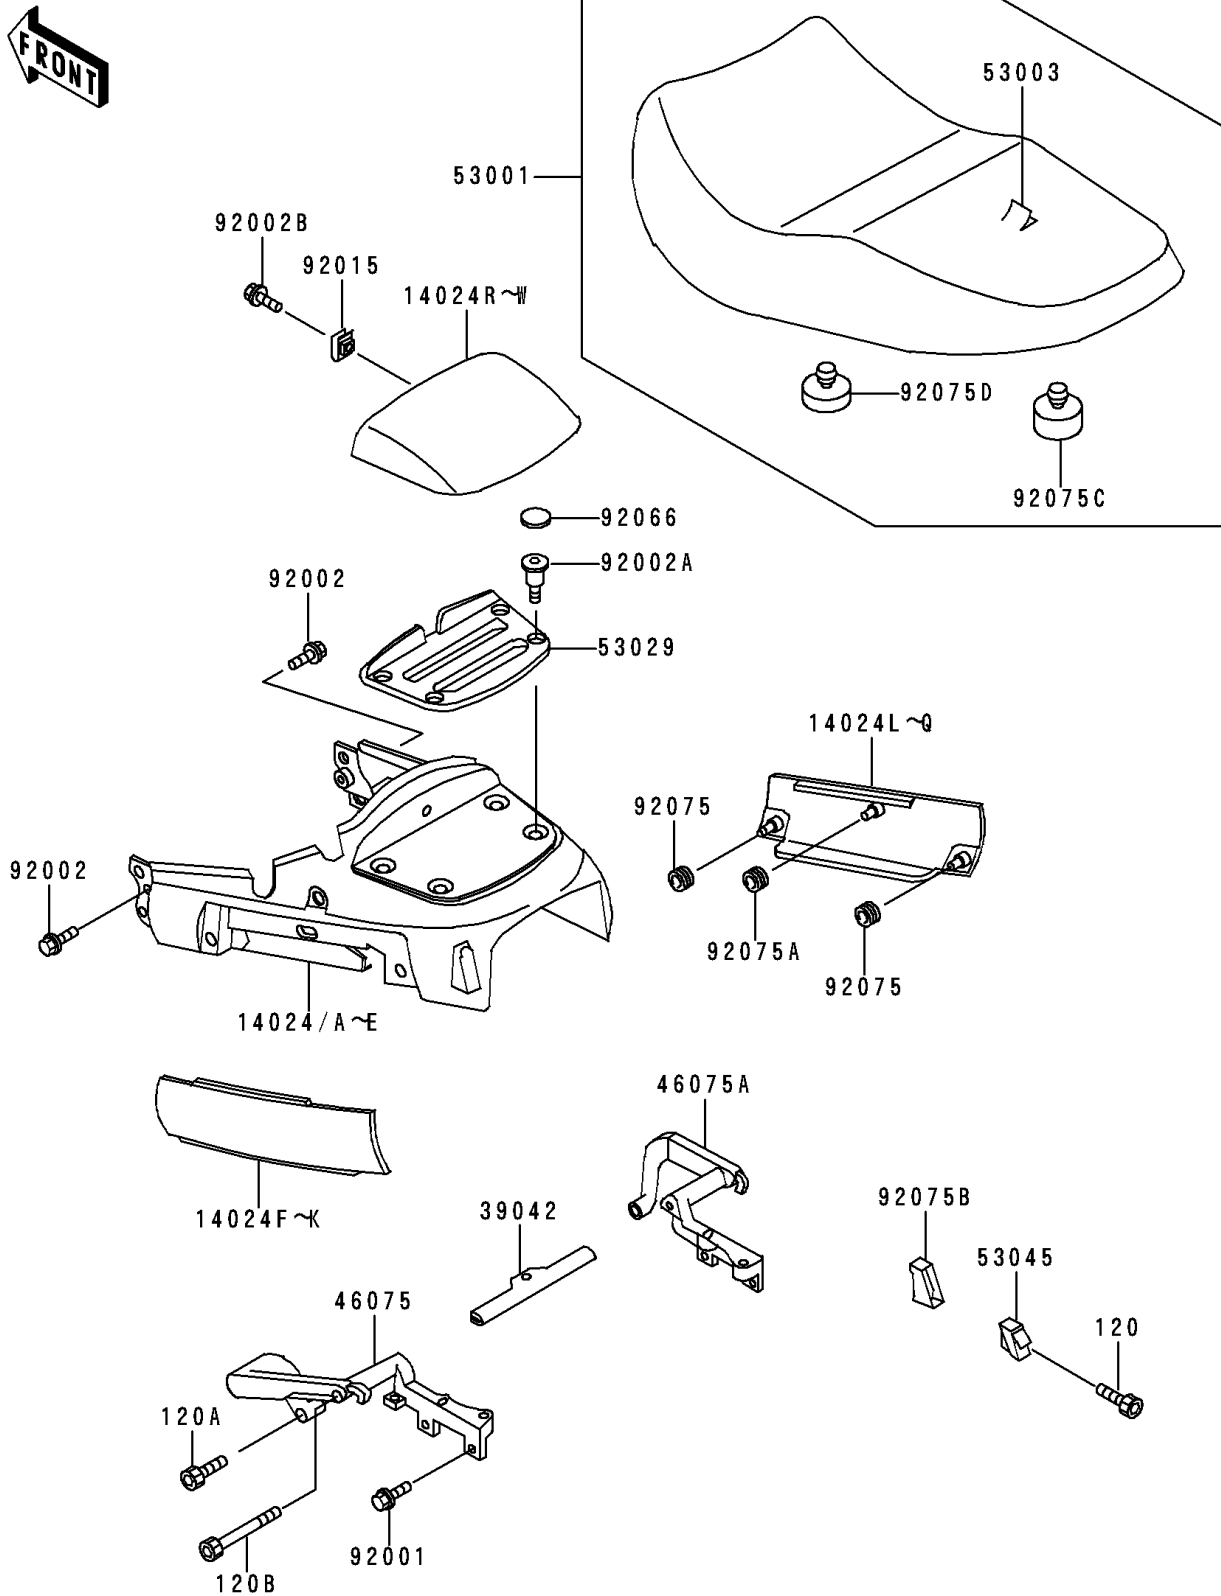

# 1997 Concours PARTS DIAGRAM

Seat

F2510

# 1997 Concours PARTS LIST

## Seat

ITEM NAME	PART NUMBER	QUANTITY
BOLT-SOCKET,6X14 (Ref # 120)	120P0614	2
BOLT-SOCKET,8X25,BLACK (Ref # 120A)	120S0825	2
BOLT-SOCKET (Ref # 120B)	120S0890	2
CROSSMEMBER,SEAT GRIP (Ref # 39042)	39042-1052	1
GRIP,SEAT,RR,LH (Ref # 46075)	46075-1070	1
GRIP,SEAT,RR,RH (Ref # 46075A)	46075-1071	1
SEAT-ASSY,DUAL,BLACK (Ref # 53001)	53001-1742-MA	1
LEATHER,SEAT,BLACK (Ref # 53003)	53003-1289-MA	1
CARRIER,TAIL (Ref # 53029)	53029-1069	1
HOOK-ASSY,BUNGEE CORD (Ref # 53045)	53045-1052	2
BOLT,8X18 (Ref # 92001)	92001-1359	4
BOLT,6X25 (Ref # 92002)	92002-1135	2
BOLT,SOCKET,8X23.5 (Ref # 92002A)	92002-1598	4
BOLT,5MM (Ref # 92002B)	92002-1724	1
NUT,5MM (Ref # 92015)	92015-1710	1
PLUG (Ref # 92066)	92066-1216	4
DAMPER (Ref # 92075)	92075-051	4
DAMPER (Ref # 92075A)	92075-1470	2
DAMPER,BUNGEE CORD HOOK (Ref # 92075B)	92075-1823	2
DAMPER (Ref # 92075C)	92075-1876	2
DAMPER (Ref # 92075D)	92075-281	5
COVER,SEAT,L.W.GREEN (Ref # 14024)	14024-1224-DS	1
COVER,SEAT,L.W.GREEN (Ref # 14024E)	14024-1224-24	1
COVER,SEAT COVER,LH,L.W.GREEN (Ref # 14024F)	14024-1225-DS	1
COVER,SEAT COVER,LH,L.W.GREEN (Ref # 14024K)	14024-1225-24	1
COVER,SEAT COVER,RH,L.W.GREEN (Ref # 14024L)	14024-1226-DS	1
COVER,SEAT COVER,RH,L.W.GREEN (Ref # 14024Q)	14024-1226-24	1
COVER,CARRIER,L.W.GREEN (Ref # 14024R)	14024-1227-DS	1
COVER,CARRIER,L.W.GREEN (Ref # 14024W)	14024-1227-24	1