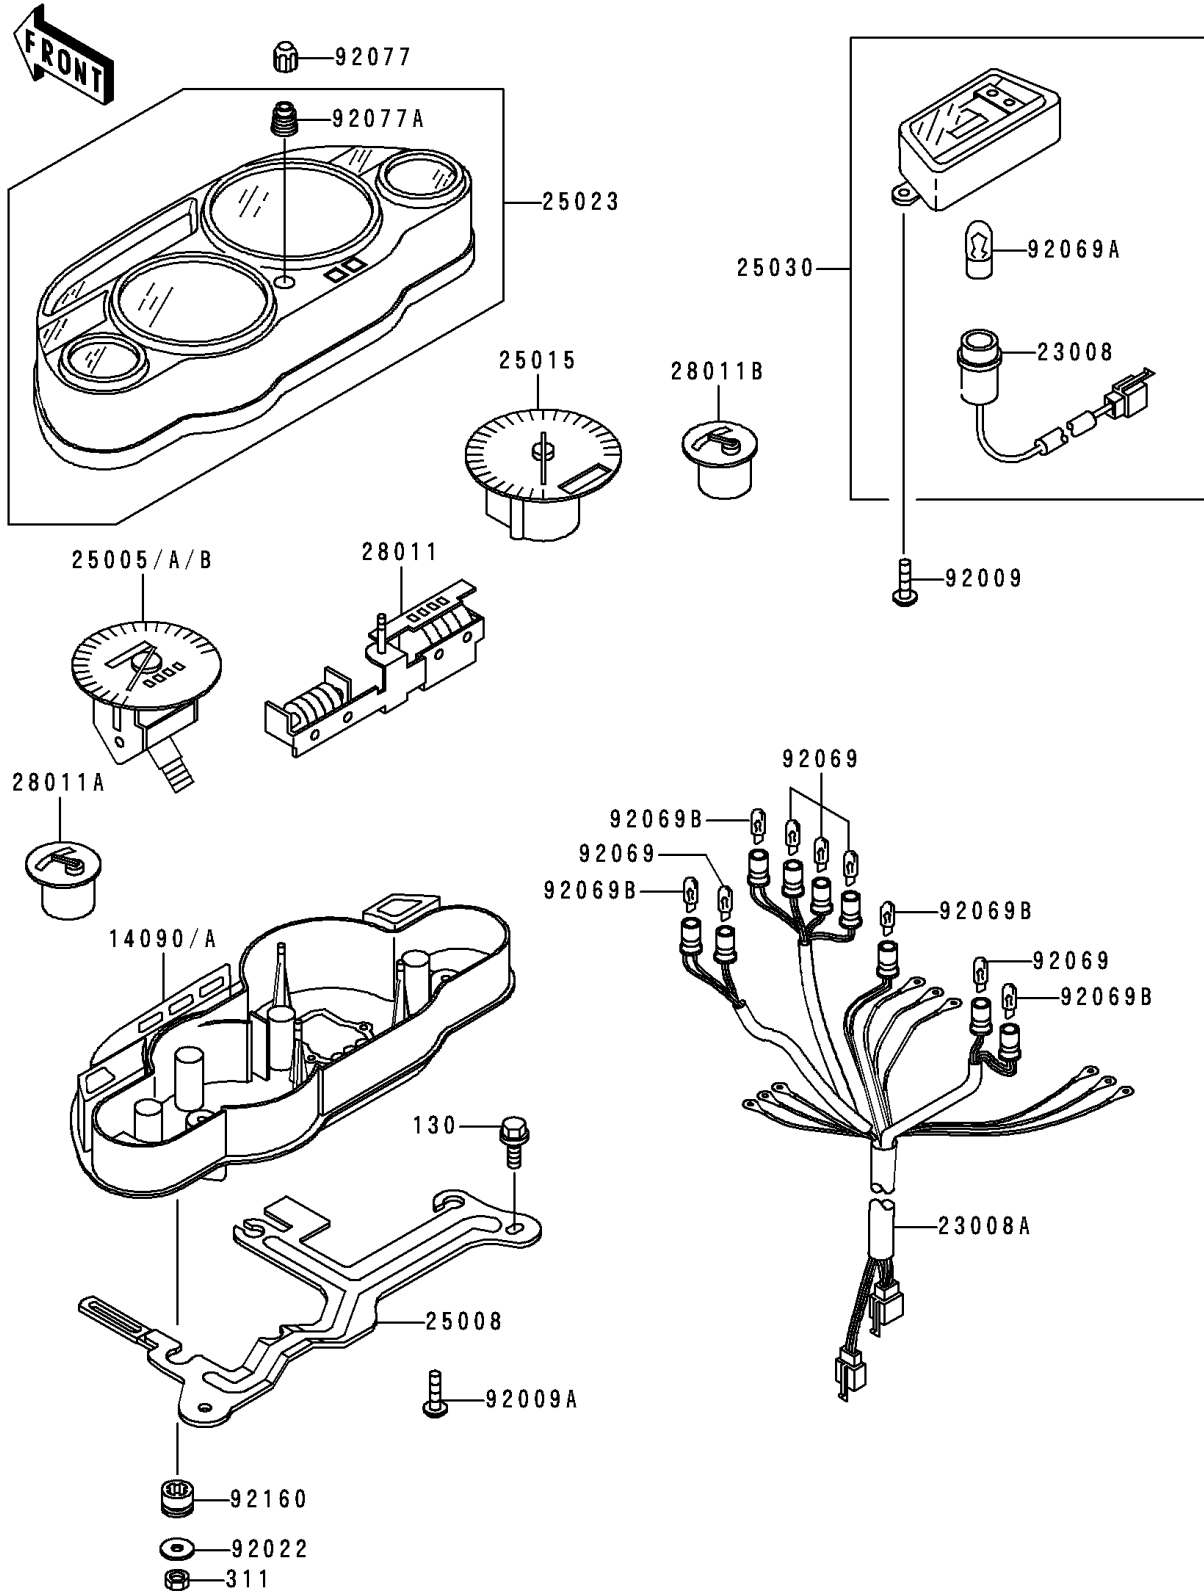

1996 Concours (Canada Only) PARTS DIAGRAM

Meter(s)

F2530

1996 Concours (Canada Only) PARTS LIST

Meter(s)

| ITEM NAME | PART NUMBER | QUANTITY |
|---|-------------|----------|
| BOLT-FLANGED,6X14,BLACK (Ref # 130) | 130J0614 | 2 |
| NUT-HEX,6MM (Ref # 311) | 311B0600 | 3 |
| COVER,METER HOUSING (Ref # 14090) | 14090-1286 | 1 |
| SOCKET-ASSY,DEGITAL CLOCK (Ref # 23008) | 23008-1529 | 1 |
| SOCKET-ASSY,METER (Ref # 23008A) | 23008-1534 | 1 |
| SPEEDOMETER,KPH (Ref # 25005A) | 25005-1558 | 1 |
| BRACKET-METER (Ref # 25008) | 25008-1199 | 1 |
| TACHOMETER,X1000R/MIN (Ref # 25015) | 25015-1329 | 1 |
| COVER-METER CASE,UPP (Ref # 25023) | 25023-1201 | 1 |
| CLOCK,DEGITAL (Ref # 25030) | 25030-1002 | 1 |
| METER,TRIP (Ref # 28011) | 28011-1130 | 1 |
| METER,FUEL (Ref # 28011A) | 28011-1145 | 1 |
| METER,TEMP (Ref # 28011B) | 28011-1146 | 1 |
| SCREW,TAPPING,4X16 (Ref # 92009) | 92009-1163 | 2 |
| SCREW,TAPPING,4X14 (Ref # 92009A) | 92009-1503 | 4 |
| WASHER,6.2X18X1.2 (Ref # 92022) | 92022-1369 | 3 |
| BULB,12V 3.4W (Ref # 92069) | 92069-1007 | 5 |
| BULB,12V3W T-7 (Ref # 92069A) | 92069-1020 | 1 |
| BULB,12V 1.7W (Ref # 92069B) | 92069-1059 | 4 |
| KNOB,TRIP RESET (Ref # 92077) | 92077-1094 | 1 |
| KNOB,TRIP RESET (Ref # 92077A) | 92077-1112 | 1 |
| DAMPER (Ref # 92160) | 92160-1461 | 3 |