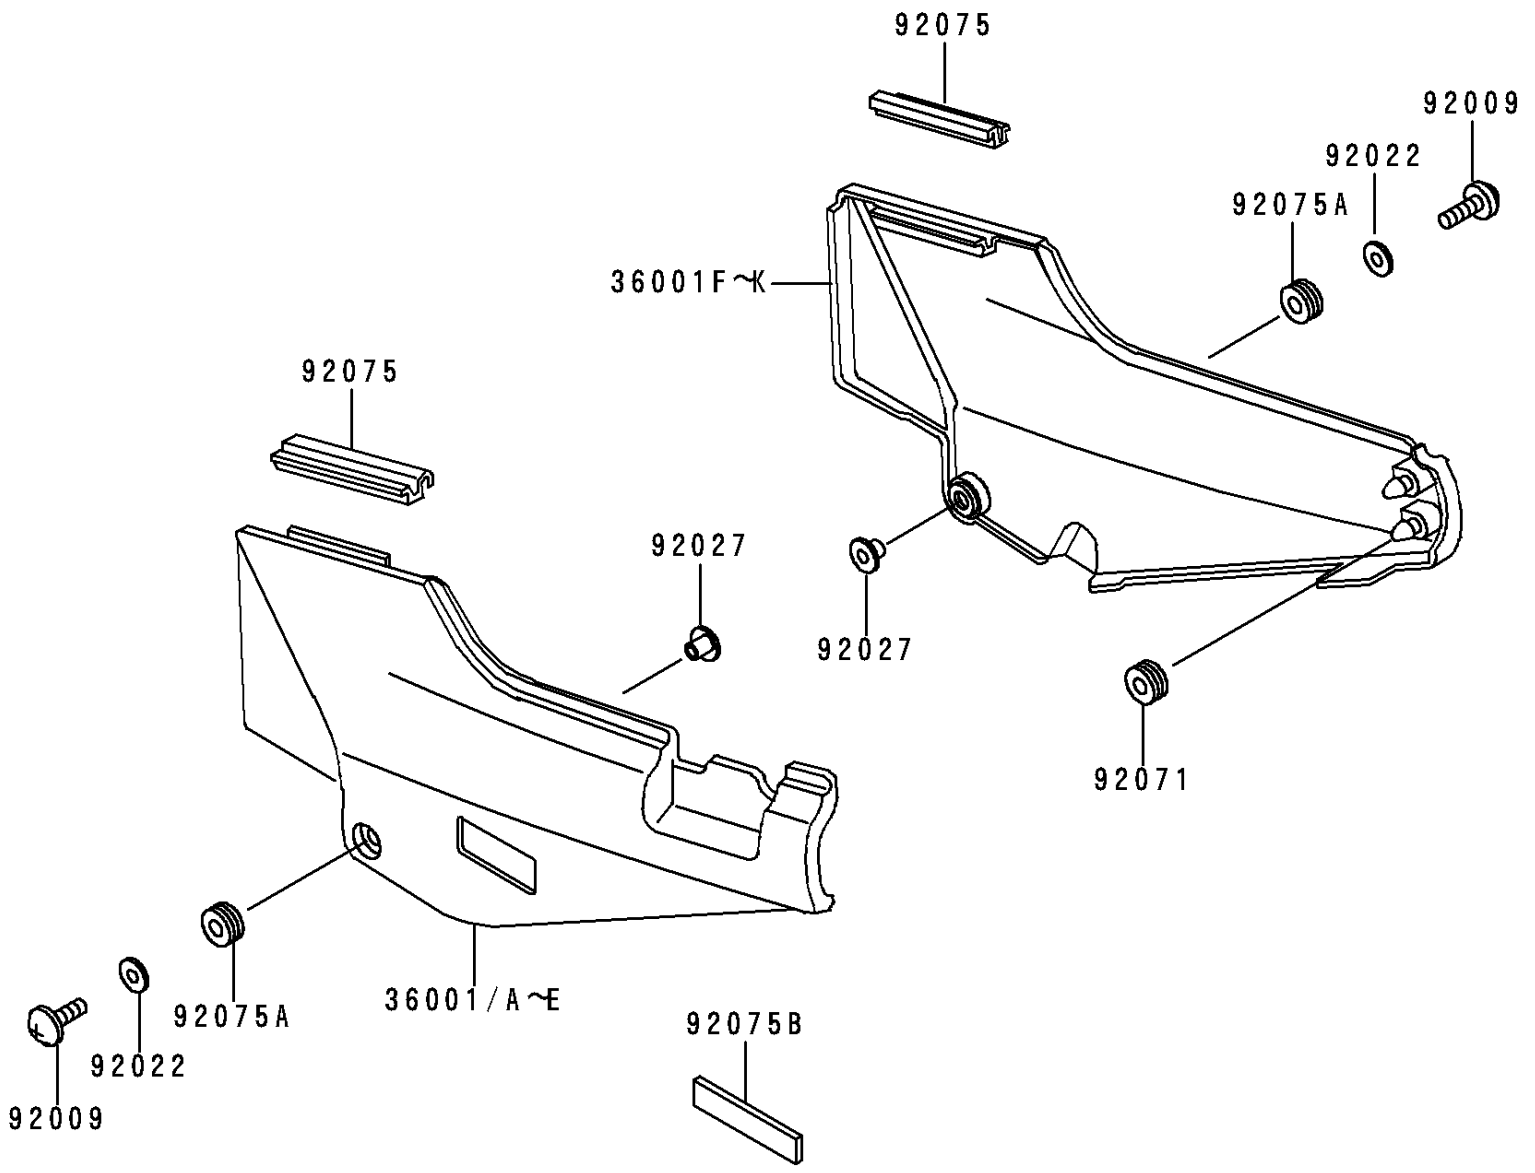

# 1996 Concours (Canada Only) PARTS DIAGRAM

Side Covers

F2611

# 1996 Concours (Canada Only) PARTS LIST

## Side Covers

ITEM NAME	PART NUMBER	QUANTITY
COVER-SIDE,LH,RED/GRAY/BLACK (Ref # 36001E)	36001-1324-88	1
COVER-SIDE,RH,RED/GRAY/BLACK (Ref # 36001K)	36001-1325-88	1
SCREW,6X18,BLACK (Ref # 92009)	92009-1181	2
WASHER,6.5X20X1.6,BLACK (Ref # 92022)	92022-1619	2
COLLAR,L=9.1,WHITE (Ref # 92027)	92027-1795	2
GROMMET (Ref # 92071)	92071-056	4
DAMPER,SIDE COVER (Ref # 92075)	92075-1601	2
DAMPER (Ref # 92075A)	92075-1634	2
DAMPER,SIDE COVER (Ref # 92075B)	92075-1854	1