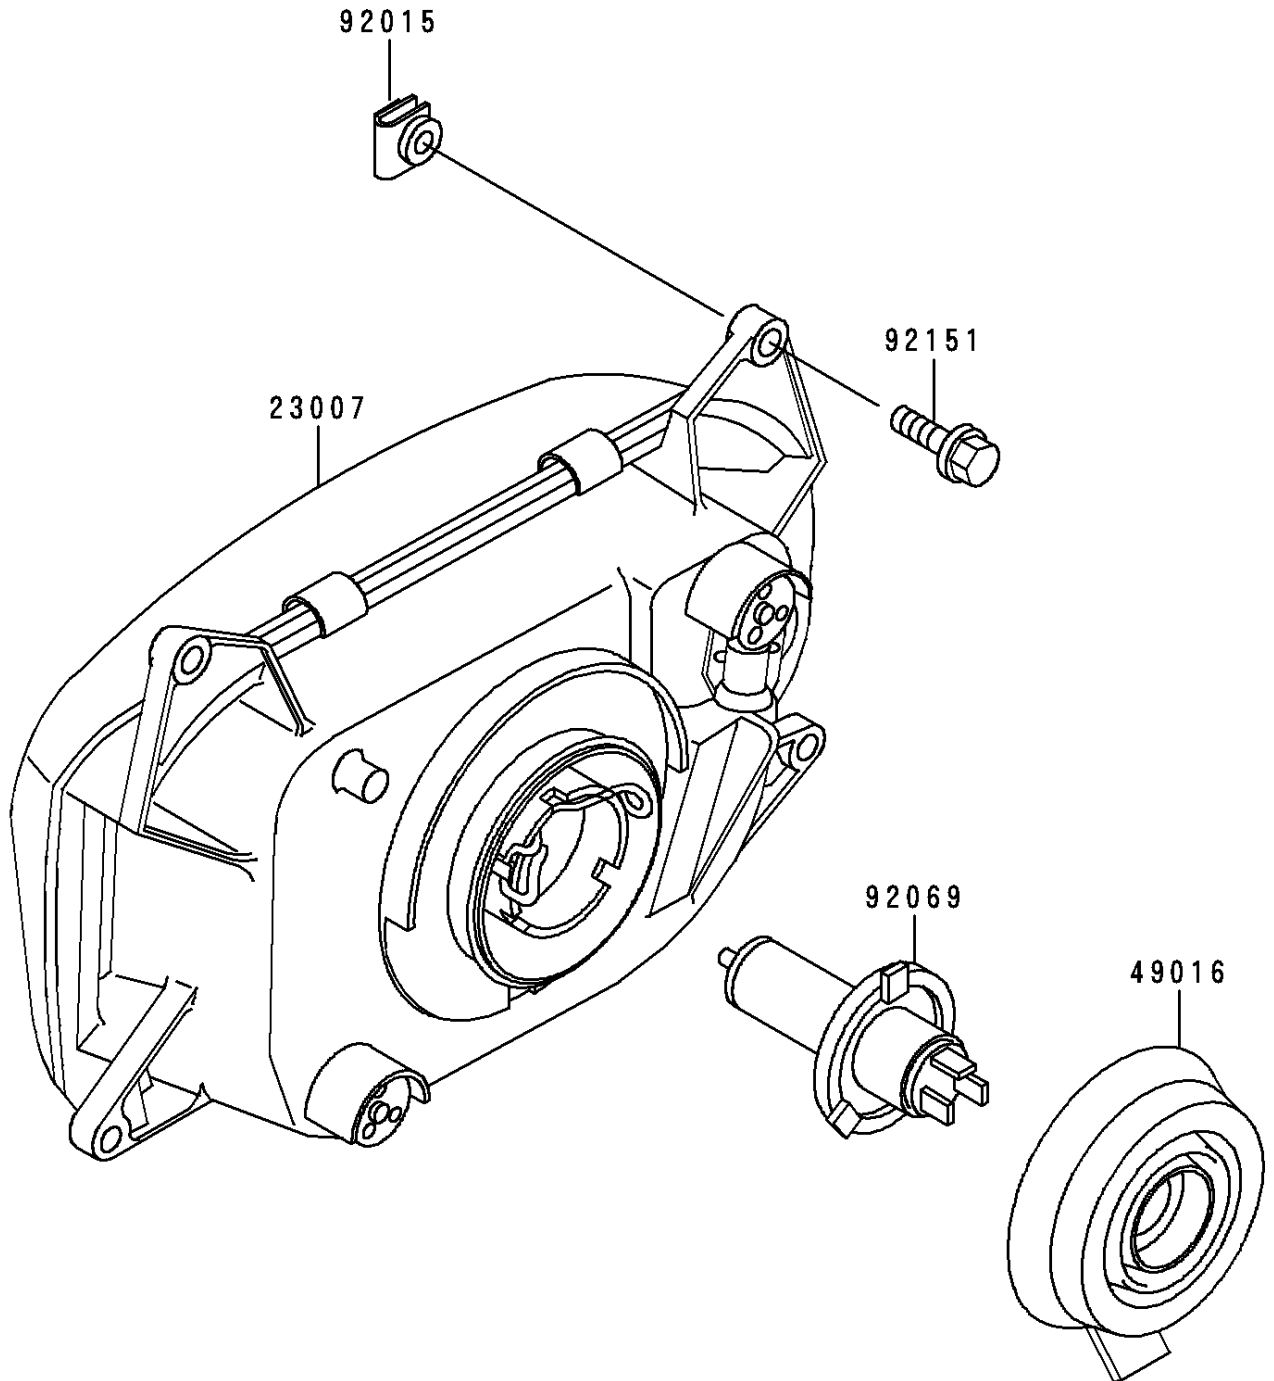

# 1996 Concours (Canada Only) PARTS DIAGRAM

Headlight(s)

F2710

### Headlight(s)

ITEM NAME	PART NUMBER	QUANTITY
LENS-COMP,HEAD LAMP (Ref # 23007)	23007-1132	1
COVER-SEAL,HEAD LAMP (Ref # 49016)	49016-1108	1
NUT,6MM (Ref # 92015)	92015-1094	4
BULB,12V 60/55W,H4 (Ref # 92069)	92069-1002	1
BOLT,6X25 (Ref # 92151)	92151-1241	4