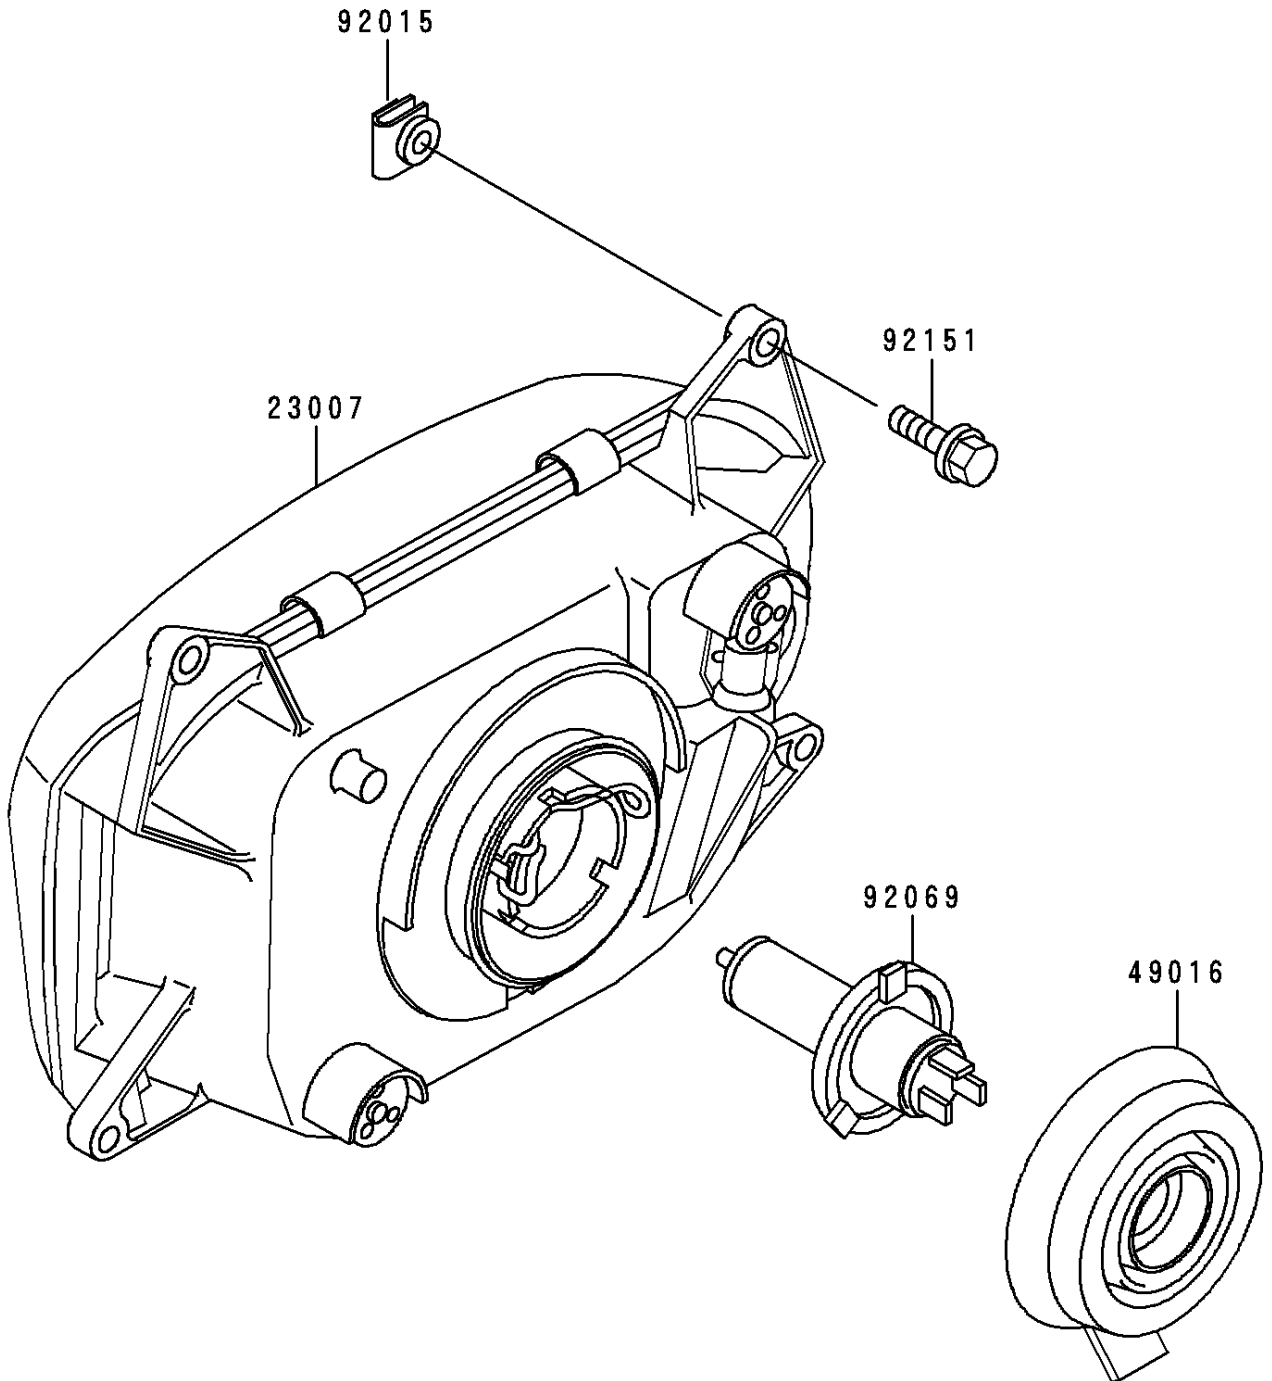

# 1996 Concours (Canada Only) PARTS DIAGRAM

Headlight(s)

F2710

## Headlight(s)

ITEM NAME	PART NUMBER	QUANTITY
LENS-COMP,HEAD LAMP (Ref # 23007)	23007-1132	1
COVER-SEAL,HEAD LAMP (Ref # 49016)	49016-1108	1
NUT,6MM (Ref # 92015)	92015-1094	4
BULB,12V 60/55W,H4 (Ref # 92069)	92069-1002	1
BOLT,6X25 (Ref # 92151)	92151-1241	4