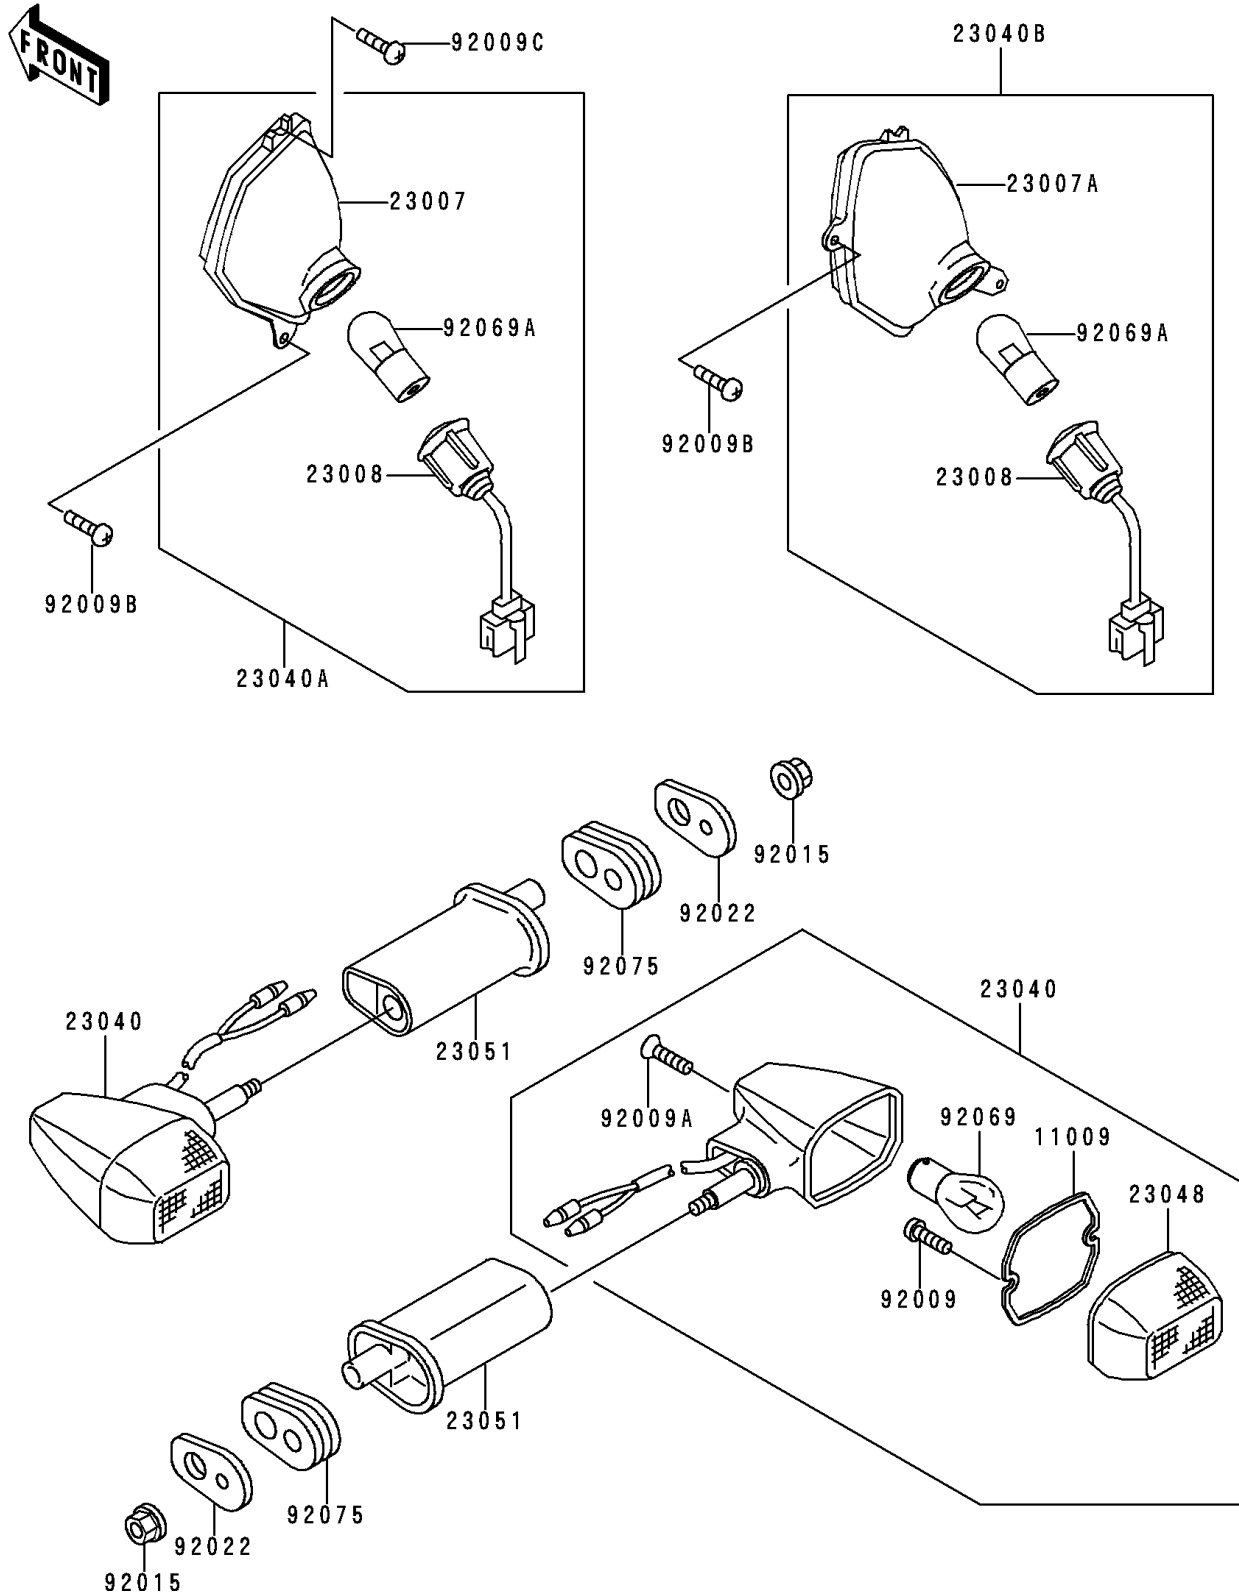

1996 Concours (Canada Only) PARTS DIAGRAM

Turn Signals

F2730

1996 Concours (Canada Only) PARTS LIST

Turn Signals

ITEM NAME	PART NUMBER	QUANTITY
GASKET,SIGNAL LAMP (Ref # 11009)	11009-1402	2
LENS-COMP,SIGNAL LAMP,FR,LH (Ref # 23007)	23007-1142	1
LENS-COMP,SIGNAL LAMP,FR,RH (Ref # 23007A)	23007-1143	1
SOCKET-ASSY,SIGNAL LAMP,FR (Ref # 23008)	23008-1299	2
LAMP-SIGNAL,RR (Ref # 23040)	23040-1108	2
LAMP-SIGNAL,FR,LH (Ref # 23040A)	23040-1136	1
LAMP-SIGNAL,FR,RH (Ref # 23040B)	23040-1137	1
LENS-SIGNAL LAMP (Ref # 23048)	23048-1054	2
BRACKET-SIGNAL LAMP (Ref # 23051)	23051-1165	2
SCREW,TAPPING,3X16 (Ref # 92009)	92009-1115	4
SCREW,TAPPING,4X20 (Ref # 92009A)	92009-1304	2
SCREW,4X18 (Ref # 92009B)	92009-1355	4
SCREW,TAPPING,4X12 (Ref # 92009C)	92009-1444	2
NUT,FLANGED,6MM (Ref # 92015)	92015-1367	2
WASHER,SIGNAL LAMP (Ref # 92022)	92022-1672	2
BULB,12V 32CP(23W) (Ref # 92069)	92069-055	2
BULB,12V 32/3CP(23/8W) (Ref # 92069A)	92069-060	2
DAMPER,SIGNAL LAMP (Ref # 92075)	92075-1698	2