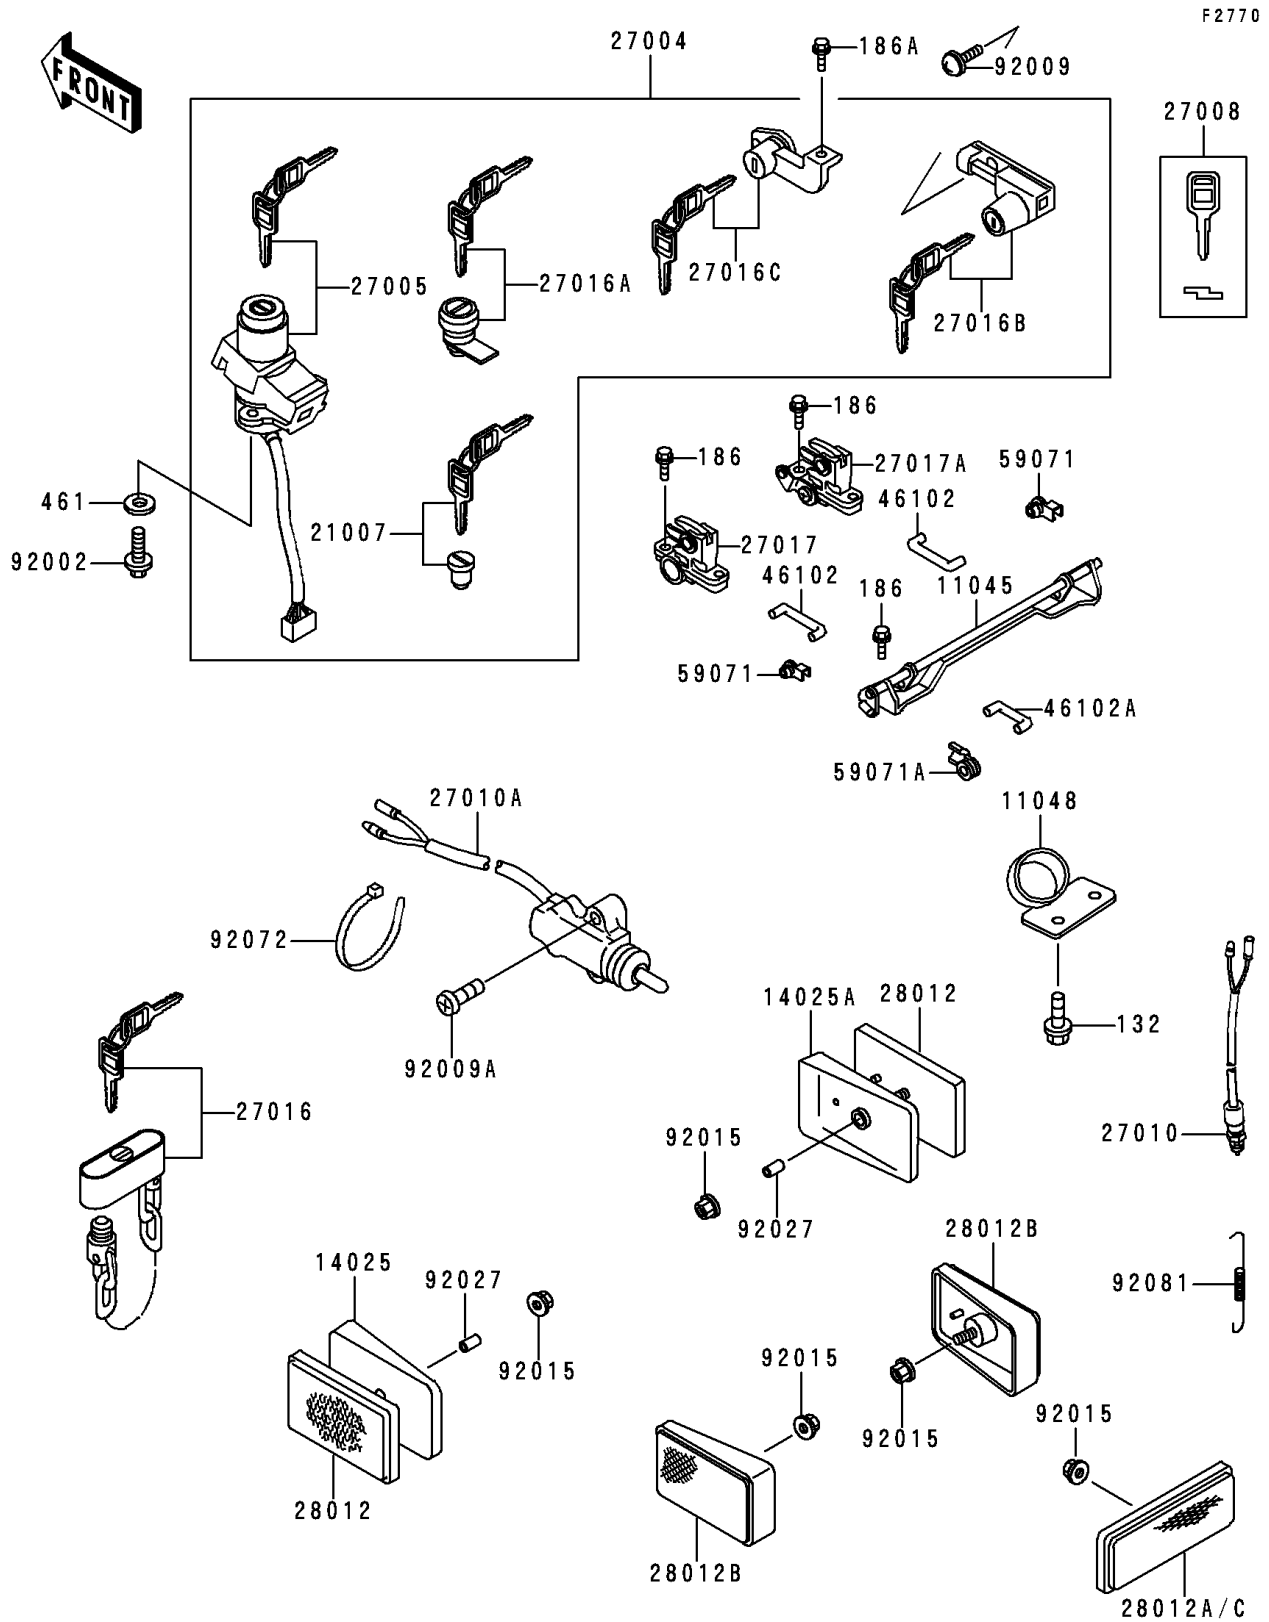

# 1995 Concours PARTS DIAGRAM

Ignition Switch/Locks/Reflectors

# 1995 Concours PARTS LIST

## Ignition Switch/Locks/Reflectors

ITEM NAME	PART NUMBER	QUANTITY
BOLT-FLANGED-SMALL (Ref # 132)	132J0612	2
BOLT-UPSET-WP (Ref # 186)	186C0614	4
BOLT-UPSET-WP (Ref # 186A)	186C0616	1
WASHER-SPRING (Ref # 461)	461L0600	2
BRACKET,SEAT LOCK (Ref # 11045)	11045-1544	1
BRACKET,IGNITION GUARD (Ref # 11048)	11048-1451	1
COVER,REFLECTOR,FR (Ref # 14025)	14025-1886	1
COVER,REFLECTOR,FR (Ref # 14025A)	14025-1887	1
ROTOR,LOCK,TANK CAP (Ref # 21007)	21007-5037	1
SWITCH-ASSY (Ref # 27004)	27004-5474	1
SWITCH-ASSY-IGNITION (Ref # 27005)	27005-5101	1
KEY-LOCK,BLANK (Ref # 27008)	27008-1173	1
SWITCH,REAR BRAKE (Ref # 27010)	27010-1019	1
SWITCH,SIDE STAND (Ref # 27010A)	27010-1220	1
LOCK-ASSY,WHEEL (Ref # 27016)	27016-1051	1
LOCK-ASSY,TOOL BOX (Ref # 27016A)	27016-5204	2
LOCK-ASSY,HELMET (Ref # 27016B)	27016-5211	2
LOCK-ASSY,SEAT (Ref # 27016C)	27016-5221	1
LOCK,SEAT,LH (Ref # 27017)	27017-1112	1
LOCK,SEAT,RH (Ref # 27017A)	27017-1113	1
REFLECTOR-REFLEX,FR (Ref # 28012)	28012-1052	2
REFLECTOR-REFLEX,RR (Ref # 28012A)	28012-1054	1
REFLECTOR-REFLEX,RR (Ref # 28012B)	28012-1056	2
ROD,SEAT LOCK,FR (Ref # 46102)	46102-1187	2
ROD,SEAT LOCK,RR (Ref # 46102A)	46102-1188	1
JOINT (Ref # 59071)	59071-1103	4
JOINT (Ref # 59071A)	59071-1125	1
BOLT,TORX,6X16 (Ref # 92002)	92002-1333	2
SCREW,5X12 (Ref # 92009)	92009-1401	2

## Ignition Switch/Locks/Reflectors

ITEM NAME	PART NUMBER	QUANTITY
SCREW,5X20 (Ref # 92009A)	92009-1459	2
NUT,FLANGED,5MM (Ref # 92015)	92015-1259	5
COLLAR,5X8X14.5 (Ref # 92027)	92027-1789	2
BAND,L=185 (Ref # 92072)	92072-1195	1
SPRING,BRAKE LAMP SWITCH (Ref # 92081)	92081-1990	1