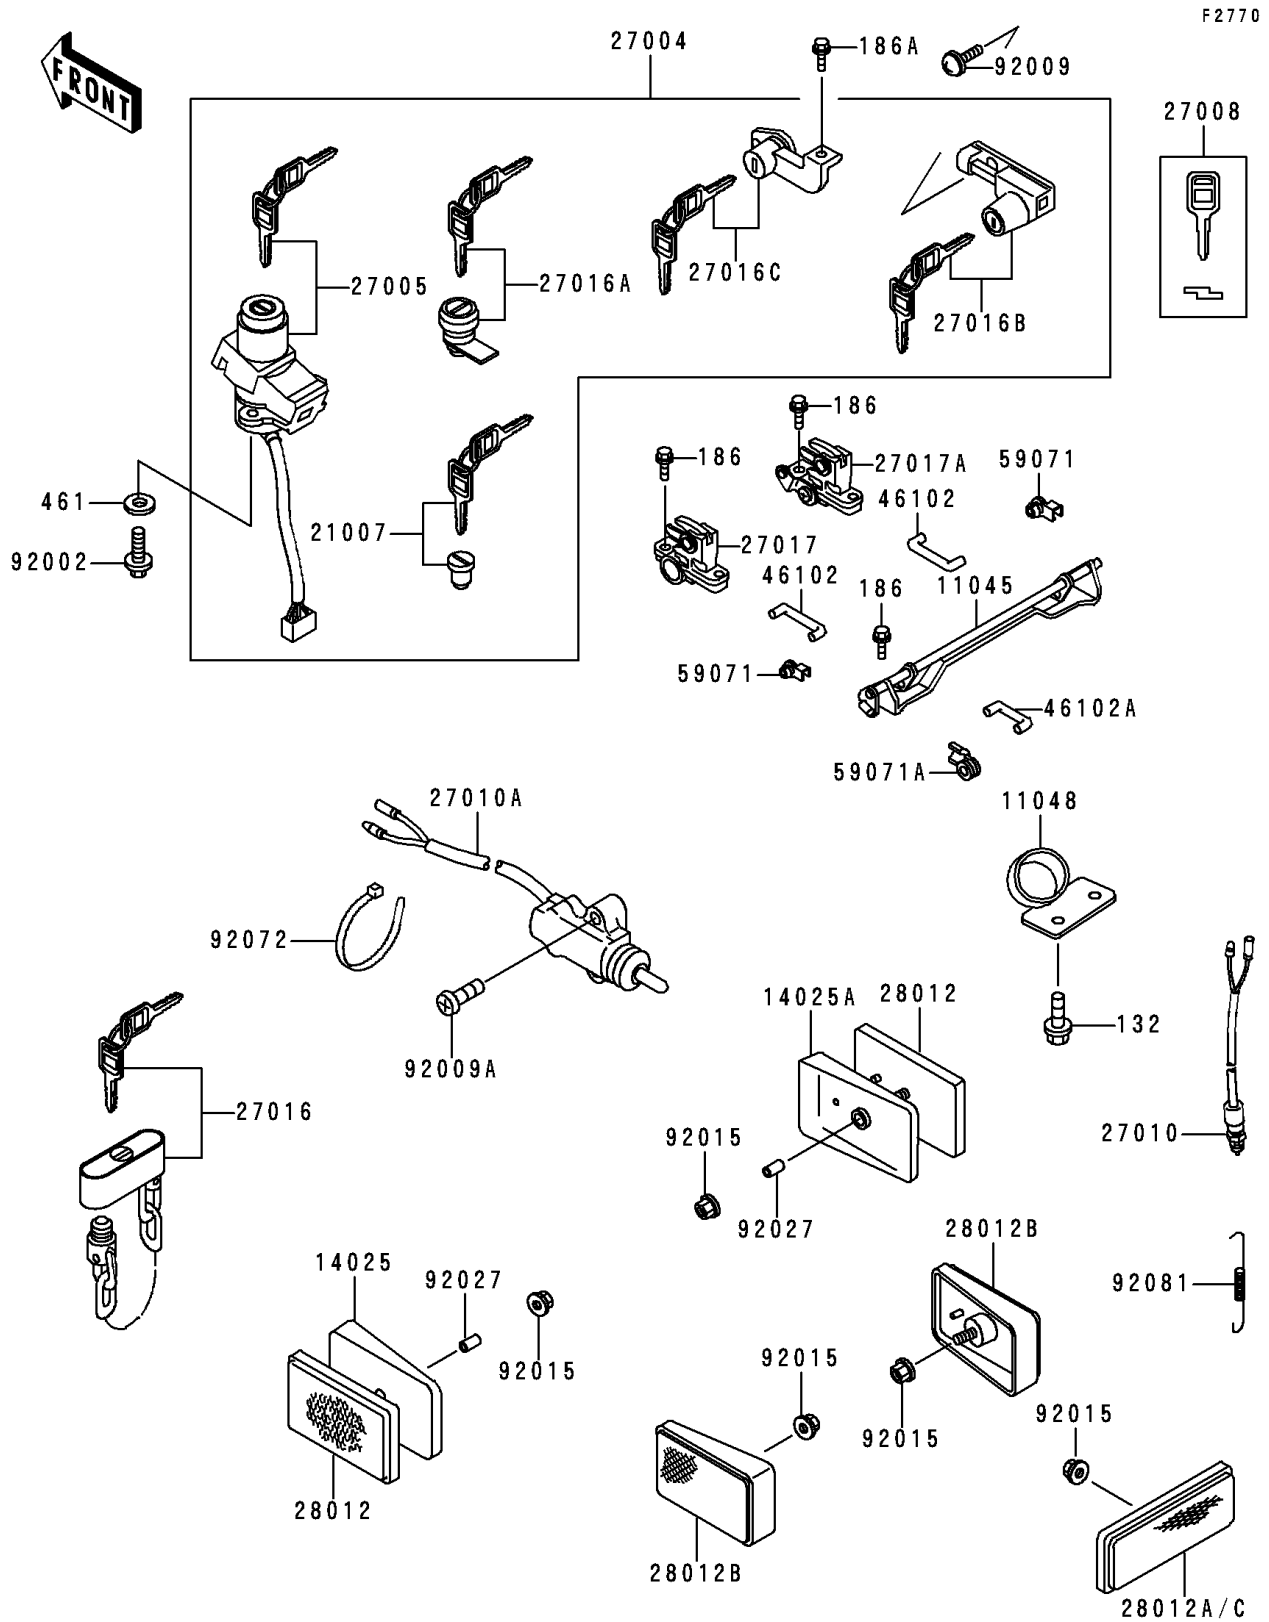

1996 Concours (Canada Only) PARTS DIAGRAM

Ignition Switch/Locks/Reflectors

1996 Concours (Canada Only) PARTS LIST

Ignition Switch/Locks/Reflectors

ITEM NAME	PART NUMBER	QUANTITY
BOLT-FLANGED-SMALL (Ref # 132)	132J0612	2
BOLT-UPSET-WP (Ref # 186)	186C0614	4
BOLT-UPSET-WP (Ref # 186A)	186C0616	1
WASHER-SPRING (Ref # 461)	461L0600	2
BRACKET,SEAT LOCK (Ref # 11045)	11045-1544	1
BRACKET,IGNITION GUARD (Ref # 11048)	11048-1451	1
COVER,REFLECTOR,FR (Ref # 14025)	14025-1886	1
COVER,REFLECTOR,FR (Ref # 14025A)	14025-1887	1
ROTOR,LOCK,TANK CAP (Ref # 21007)	21007-5037	1
SWITCH-ASSY (Ref # 27004)	27004-5474	1
SWITCH-ASSY-IGNITION (Ref # 27005)	27005-5101	1
KEY-LOCK,BLANK (Ref # 27008)	27008-1173	1
SWITCH,REAR BRAKE (Ref # 27010)	27010-1019	1
SWITCH,SIDE STAND (Ref # 27010A)	27010-1220	1
LOCK-ASSY,WHEEL (Ref # 27016)	27016-1051	1
LOCK-ASSY,TOOL BOX (Ref # 27016A)	27016-5204	2
LOCK-ASSY,HELMET (Ref # 27016B)	27016-5211	2
LOCK-ASSY,SEAT (Ref # 27016C)	27016-5221	1
LOCK,SEAT,LH (Ref # 27017)	27017-1112	1
LOCK,SEAT,RH (Ref # 27017A)	27017-1113	1
REFLECTOR-REFLEX,FR (Ref # 28012)	28012-1052	2
REFLECTOR-REFLEX,RR (Ref # 28012A)	28012-1054	1
REFLECTOR-REFLEX,RR (Ref # 28012B)	28012-1056	2
ROD,SEAT LOCK,FR (Ref # 46102)	46102-1187	2
ROD,SEAT LOCK,RR (Ref # 46102A)	46102-1188	1
JOINT (Ref # 59071)	59071-1103	4
JOINT (Ref # 59071A)	59071-1125	1
BOLT,TORX,6X16 (Ref # 92002)	92002-1333	2
SCREW,5X12 (Ref # 92009)	92009-1401	2

1996 Concours (Canada Only) PARTS LIST

Ignition Switch/Locks/Reflectors

ITEM NAME	PART NUMBER	QUANTITY
SCREW,5X20 (Ref # 92009A)	92009-1459	2
NUT,FLANGED,5MM (Ref # 92015)	92015-1259	5
COLLAR,5X8X14.5 (Ref # 92027)	92027-1789	2
BAND,L=185 (Ref # 92072)	92072-1195	1
SPRING,BRAKE LAMP SWITCH (Ref # 92081)	92081-1990	1