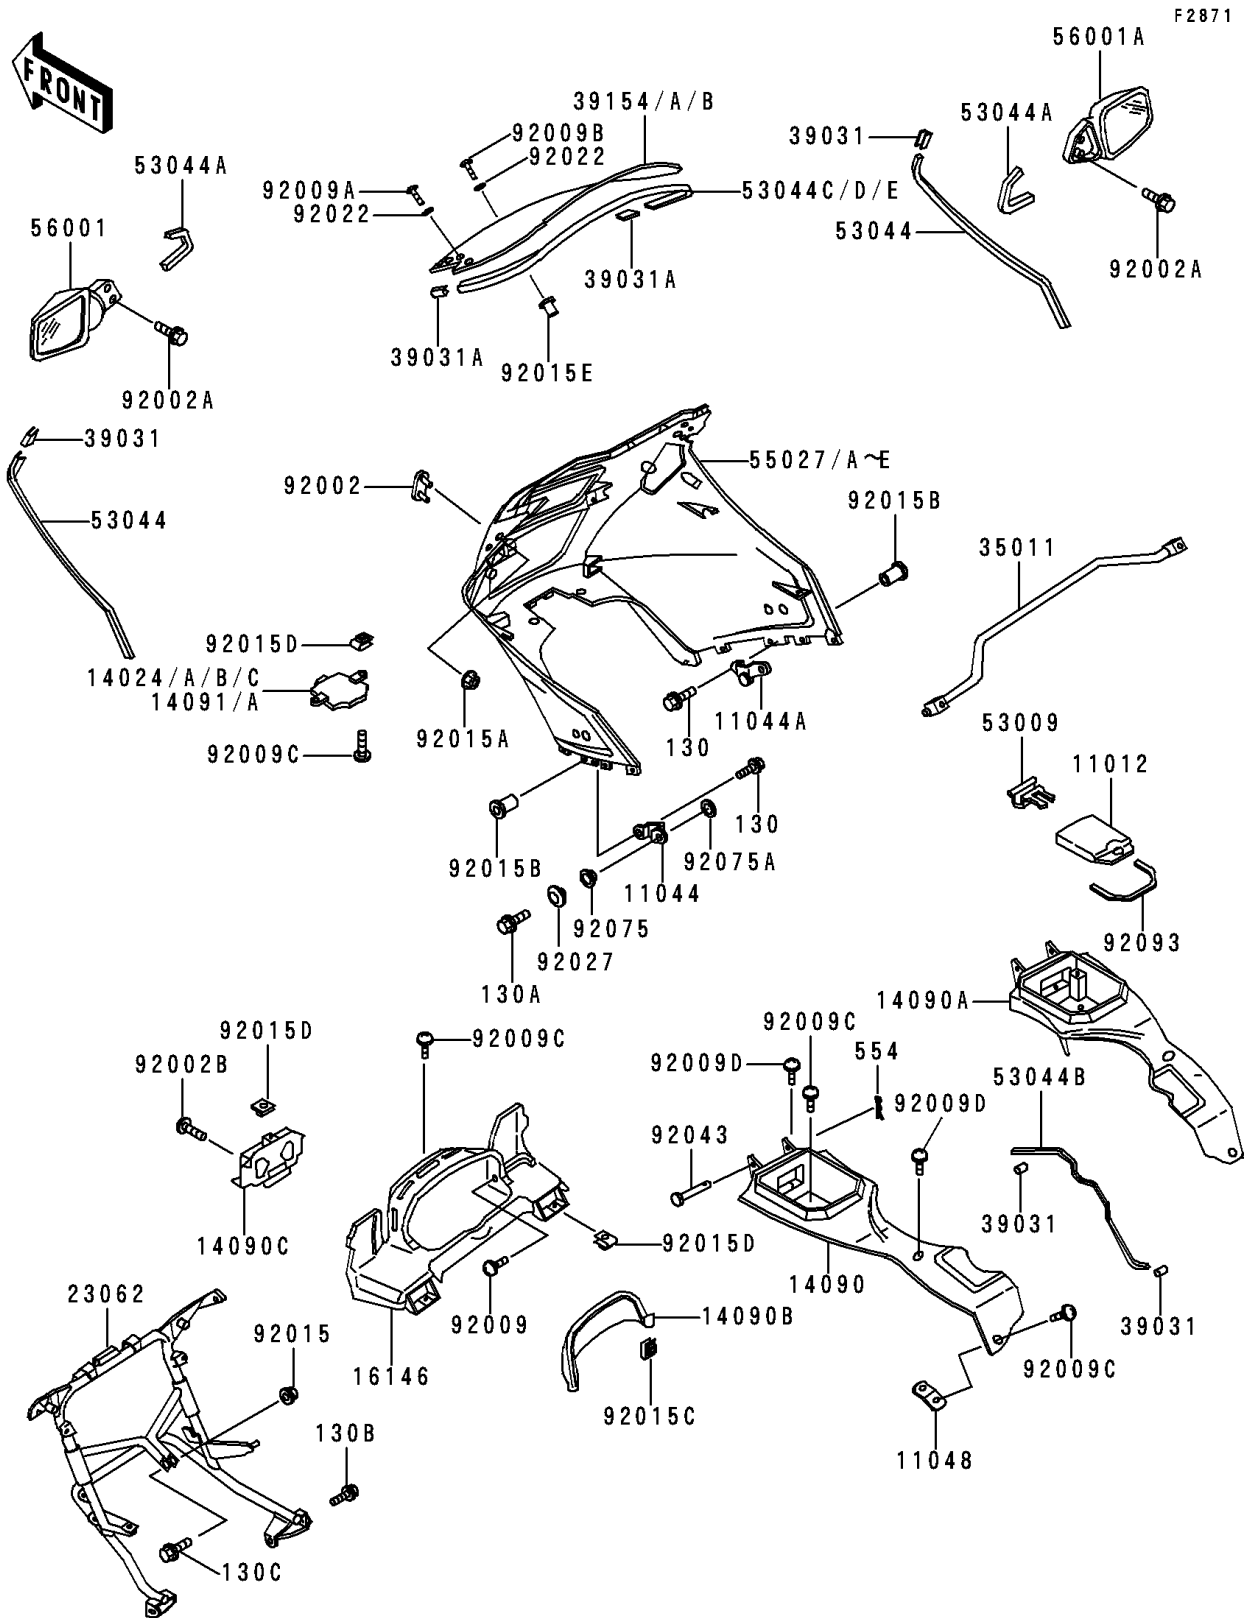

1996 Concours (Canada Only) PARTS DIAGRAM

Cowling

1996 Concours (Canada Only) PARTS LIST

Cowling

ITEM NAME	PART NUMBER	QUANTITY
CAP,INNER COWLING COVER (Ref # 11012)	11012-1878	2
BRACKET,UPPER COWLING,LWR,LH (Ref # 11044)	11044-1907	1
BRACKET,UPPER COWLING,LWR,RH (Ref # 11044A)	11044-1908	1
BRACKET,INNER COWLING,FR (Ref # 11048)	11048-1490	2
COVER,UPPER COWLING,LWR,RED (Ref # 14024A)	14024-1252-P5	1
COVER,INNER COWLING,LH (Ref # 14090)	14090-1424	1
COVER,INNER COWLING,RH (Ref # 14090A)	14090-1425	1
COVER,METER VISER (Ref # 14090B)	14090-1456	1
COVER,INNER COWLING,CNT (Ref # 14090C)	14090-1481	1
COVER-ASSY,INNER COWLING,FR (Ref # 16146)	16146-1158	1
BRACKET-COMP,UPP COWLING (Ref # 23062)	23062-1100	1
STAY,SIDE COWLING (Ref # 35011)	35011-1340	1
CAP-END,TRIM (Ref # 39031)	39031-1055	6
CAP-END,TRIM (Ref # 39031A)	39031-1063	2
WINDSHIELD,SHORT TYPE (Ref # 39154)	39154-1094	1
WINDSHIELD,LONG TYPE (Ref # 39154A)	39154-1095	1
WINDSHIELD,SUPER LONG TYPE (Ref # 39154B)	39154-1096	1
HINGE,INNER COVER (Ref # 53009)	53009-1086	2
TRIM,COWLING (Ref # 53044)	53044-1157	2
TRIM,MIRROR (Ref # 53044A)	53044-1173	2
TRIM,INNER COWLING (Ref # 53044B)	53044-1184	2
TRIM,WINDSHIELD,SHORT TYPE (Ref # 53044C)	53044-1272	1
TRIM,WINDSHIELD,LONG TYPE (Ref # 53044D)	53044-1273	1
TRIM,WINDSHIELD,SUPER LONG TYP (Ref # 53044E)	53044-1274	1
BOLT-FLANGED,6X10,BLACK (Ref # 130)	130C0610	4
BOLT-FLANGED,6X25 (Ref # 130A)	130J0625	2
BOLT-FLANGED (Ref # 130B)	130J0812	2
BOLT-FLANGED,8X30 (Ref # 130C)	130J0830	1
PIN-SNAP (Ref # 554)	554A0400	2