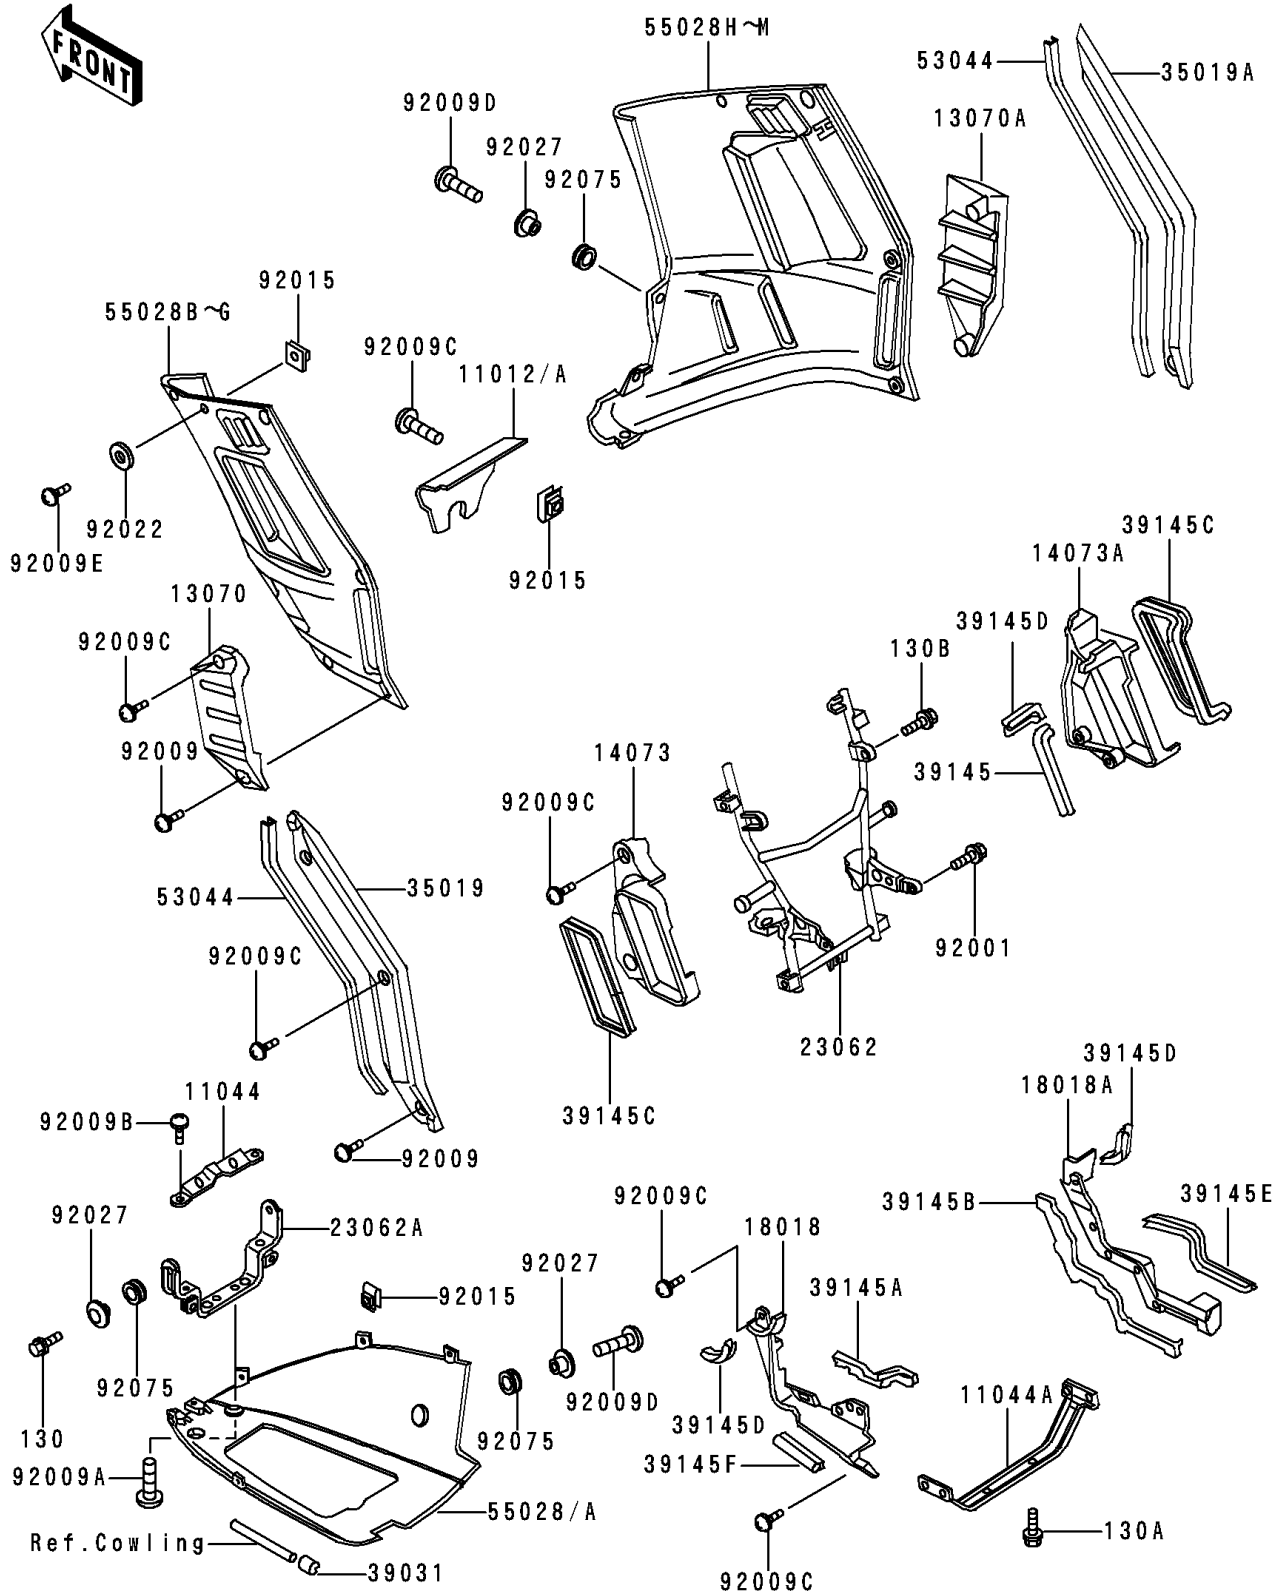

# 1995 Concours PARTS DIAGRAM

# 1995 Concours PARTS LIST

## Cowling Lowers

ITEM NAME	PART NUMBER	QUANTITY
SCREW,6X18 (Ref # 92009D)	92009-1663	4
SCREW,6X22 (Ref # 92009E)	92009-1664	10
NUT,6MM (Ref # 92015)	92015-1602	16
WASHER,6X16X1 (Ref # 92022)	92022-1818	12
COLLAR,L=9.1,BLACK (Ref # 92027)	92027-1935	6
DAMPER (Ref # 92075)	92075-1634	6
CAP,RESERVOIR INSPECTION,GRAY (Ref # 11012)	11012-1534-JR	1
CAP,RESERVOIR INSPECTION,GRAY (Ref # 11012A)	11012-1534-T2	1
COWLING,LWR,P.C.GRAY (Ref # 55028)	55028-1124-JR	1
COWLING,LWR,P.C.GRAY (Ref # 55028A)	55028-1124-T2	1
COWLING,SIDE,LH,RED/GRAY (Ref # 55028D)	55028-1154-TP	1
COWLING,SIDE,LH,RED/GRAY (Ref # 55028E)	55028-1154-2Z	1
COWLING,SIDE,RH,RED/GRAY (Ref # 55028J)	55028-1155-TP	1
COWLING,SIDE,RH,RED/GRAY (Ref # 55028K)	55028-1155-2Z	1