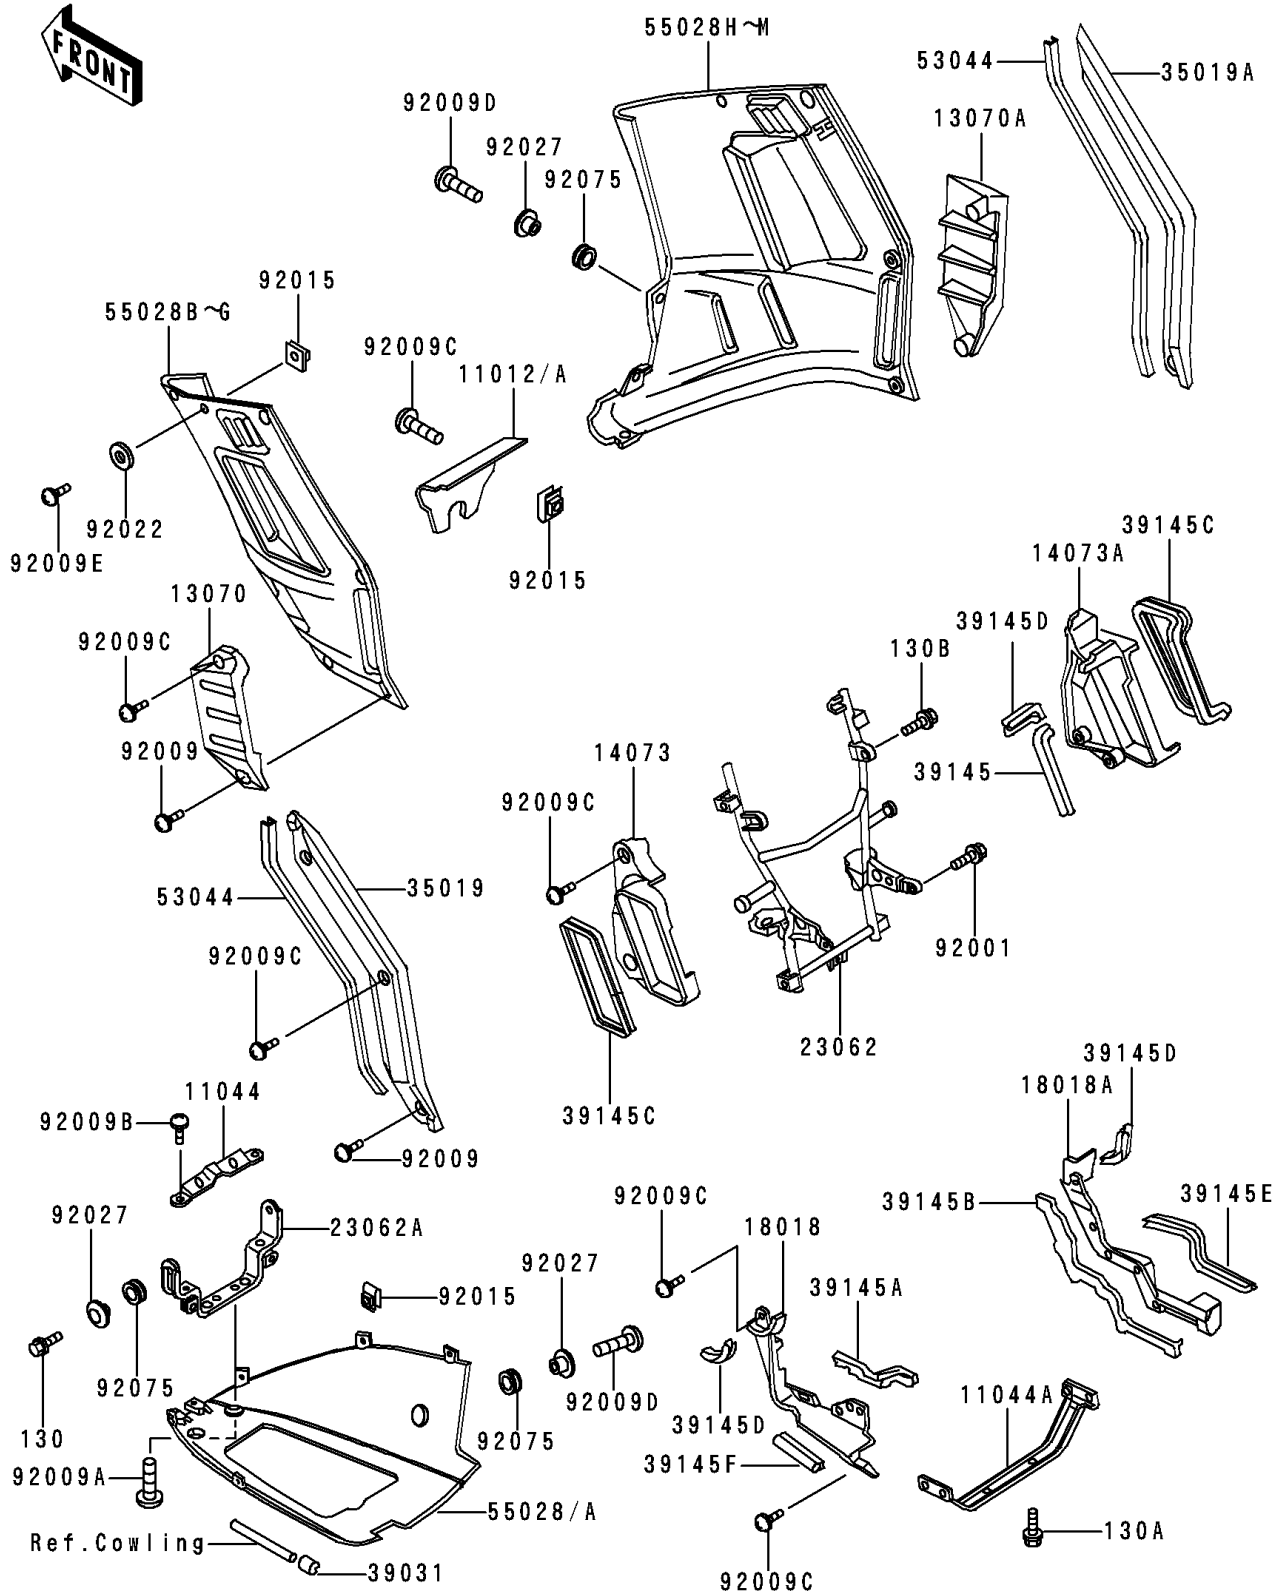

1999 Concours PARTS DIAGRAM

Cowling Lower

F2872