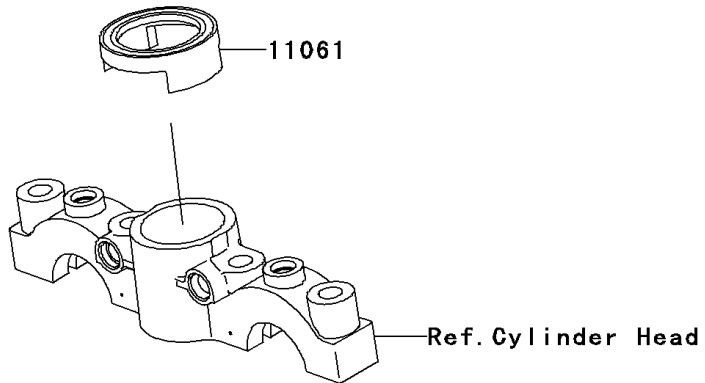

2008 KLX® 450R PARTS DIAGRAM

Cylinder Head Cover

E1112

2008 KLX® 450R PARTS LIST

Cylinder Head Cover

ITEM NAME	PART NUMBER	QUANTITY
GASKET,PLUG HOLE (Ref # 11061)	11061-0079	1
GASKET,CYLINDER HEAD COVER (Ref # 11061A)	11061-0185	1
COVER,CYLINDER HEAD (Ref # 14091)	14091-0796	1
BOLT,FLANGED,6X22.5 (Ref # 92002)	92002-1327	3
RING-O,HEAD COVER BOLT (Ref # 92055)	92055-1352	3