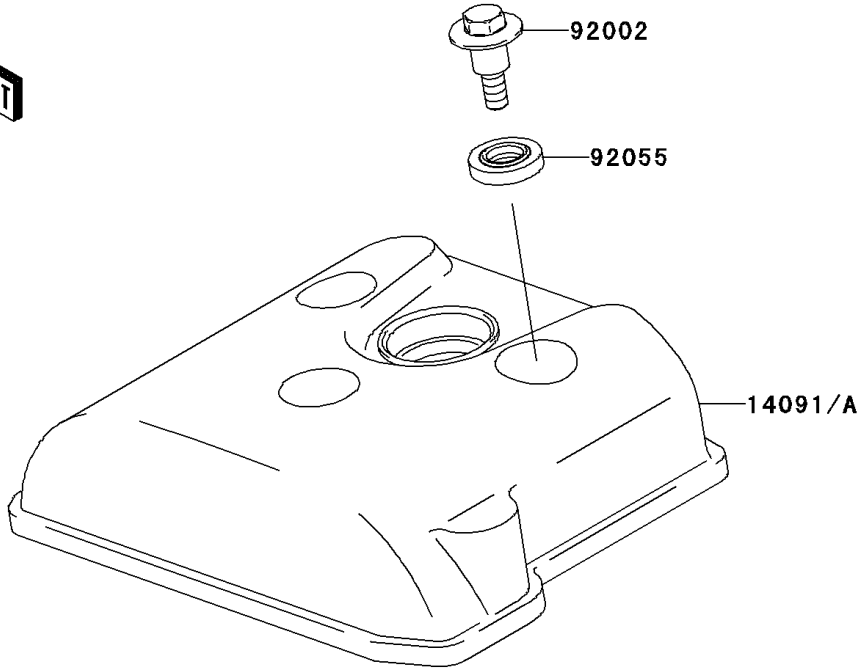

2008 KLX® 450R PARTS DIAGRAM

Cylinder Head Cover

E1112

2008 KLX® 450R PARTS LIST

Cylinder Head Cover

ITEM NAME	PART NUMBER	QUANTITY
GASKET,PLUG HOLE (Ref # 11061)	11061-0079	1
GASKET,CYLINDER HEAD COVER (Ref # 11061A)	11061-0185	1
COVER,CYLINDER HEAD (Ref # 14091)	14091-0796	1
BOLT,FLANGED,6X22.5 (Ref # 92002)	92002-1327	3
RING-O,HEAD COVER BOLT (Ref # 92055)	92055-1352	3