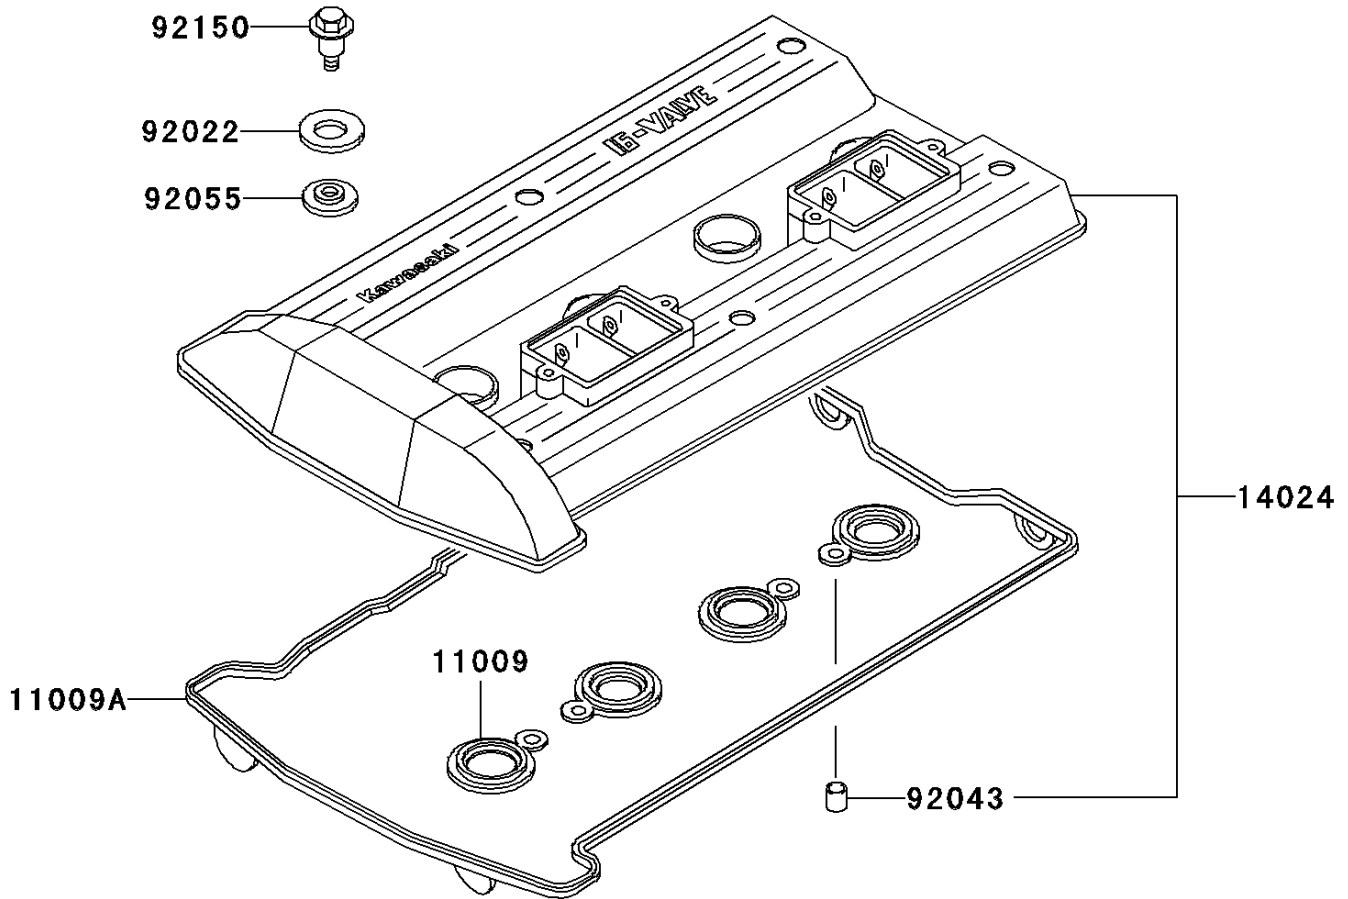

2003 Concours PARTS DIAGRAM

Cylinder Head Cover

E1112

2003 Concours PARTS LIST

Cylinder Head Cover

ITEM NAME	PART NUMBER	QUANTITY
GASKET (Ref # 11009)	11009-1377	4
GASKET,CYLINDER HEAD COVER (Ref # 11009A)	11009-1378	1
CAP,REED VALVE (Ref # 11012)	11012-1481	2
VALVE-ASSY-REED (Ref # 12021)	12021-1119	2
COVER,CYLINDER HEAD (Ref # 14024)	14024-1138	1
BOLT,6X22 (Ref # 92002)	92002-1068	4
FITTING,REED VALVE (Ref # 92005)	92005-1006	2
WASHER,HEAD COVER BOLT (Ref # 92022)	92022-1487	6
PIN,DOWEL,8X10 (Ref # 92043)	92043-1302	4
RING-O,HEAD COVER BOLT (Ref # 92055)	92055-1225	6
BOLT,HEAD COVER (Ref # 92150)	92150-1447	6