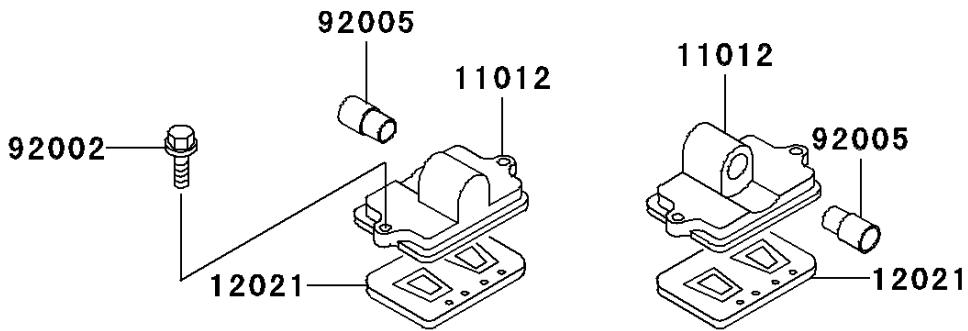

2003 Concours PARTS DIAGRAM

Cylinder Head Cover

E1112

2003 Concours PARTS LIST

Cylinder Head Cover

ITEM NAME	PART NUMBER	QUANTITY
GASKET (Ref # 11009)	11009-1377	4
GASKET,CYLINDER HEAD COVER (Ref # 11009A)	11009-1378	1
CAP,REED VALVE (Ref # 11012)	11012-1481	2
VALVE-ASSY-REED (Ref # 12021)	12021-1119	2
COVER,CYLINDER HEAD (Ref # 14024)	14024-1138	1
BOLT,6X22 (Ref # 92002)	92002-1068	4
FITTING,REED VALVE (Ref # 92005)	92005-1006	2
WASHER,HEAD COVER BOLT (Ref # 92022)	92022-1487	6
PIN,DOWEL,8X10 (Ref # 92043)	92043-1302	4
RING-O,HEAD COVER BOLT (Ref # 92055)	92055-1225	6
BOLT,HEAD COVER (Ref # 92150)	92150-1447	6