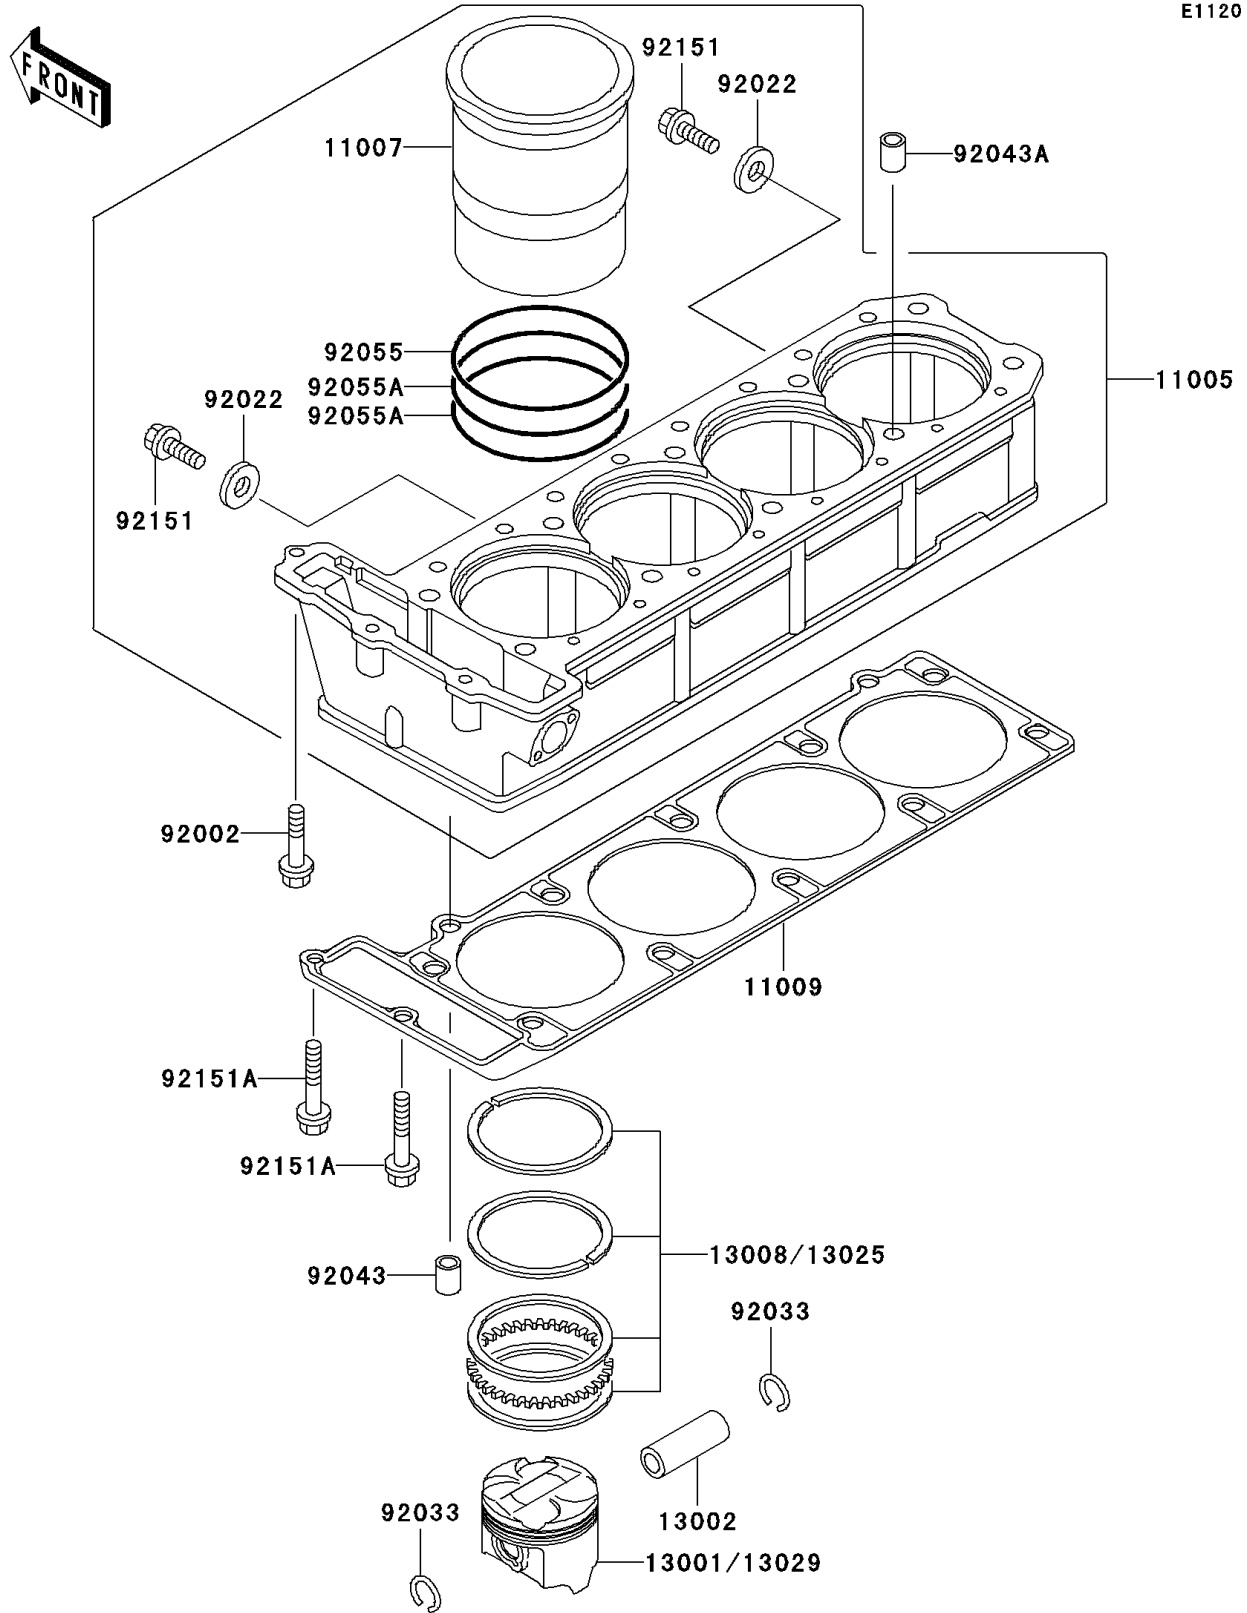

# 2001 Concours PARTS DIAGRAM

Cylinder/Piston(s)

## 2001 Concours PARTS LIST

Cylinder/Piston(s)

ITEM NAME	PART NUMBER	QUANTITY
CYLINDER-ENGINE (Ref # 11005)	11005-1430	1
LINER-CYLINDER (Ref # 11007)	11007-1076	4
GASKET,CYLINDER BASE (Ref # 11009)	11009-1847	1
PISTON-ENGINE,STD (Ref # 13001)	13001-1197	4
PIN-PISTON (Ref # 13002)	13002-1058	4
RING-SET-PISTON,STD (Ref # 13008)	13008-1066	4
RING-SET-PISTON L,O/S 0.50 (Ref # 13025)	13025-1065	4
PISTON-ENGINE L,O/S 0.50 (Ref # 13029)	13029-1132	4
BOLT,6X30 (Ref # 92002)	92002-1138	1
WASHER,6.2X11X1 (Ref # 92022)	92022-304	2
RING-SNAP,20.5X1.2 (Ref # 92033)	92033-1099	8
PIN,8.2X10X14 (Ref # 92043)	92043-1264	2
PIN,11.5X14X14 (Ref # 92043A)	92043-1279	2
RING-O,78MM (Ref # 92055)	92055-1229	4
RING-O (Ref # 92055A)	92055-1247	8
BOLT,6X10 (Ref # 92151)	92151-1344	2
BOLT,6X38 (Ref # 92151A)	92151-1904	2