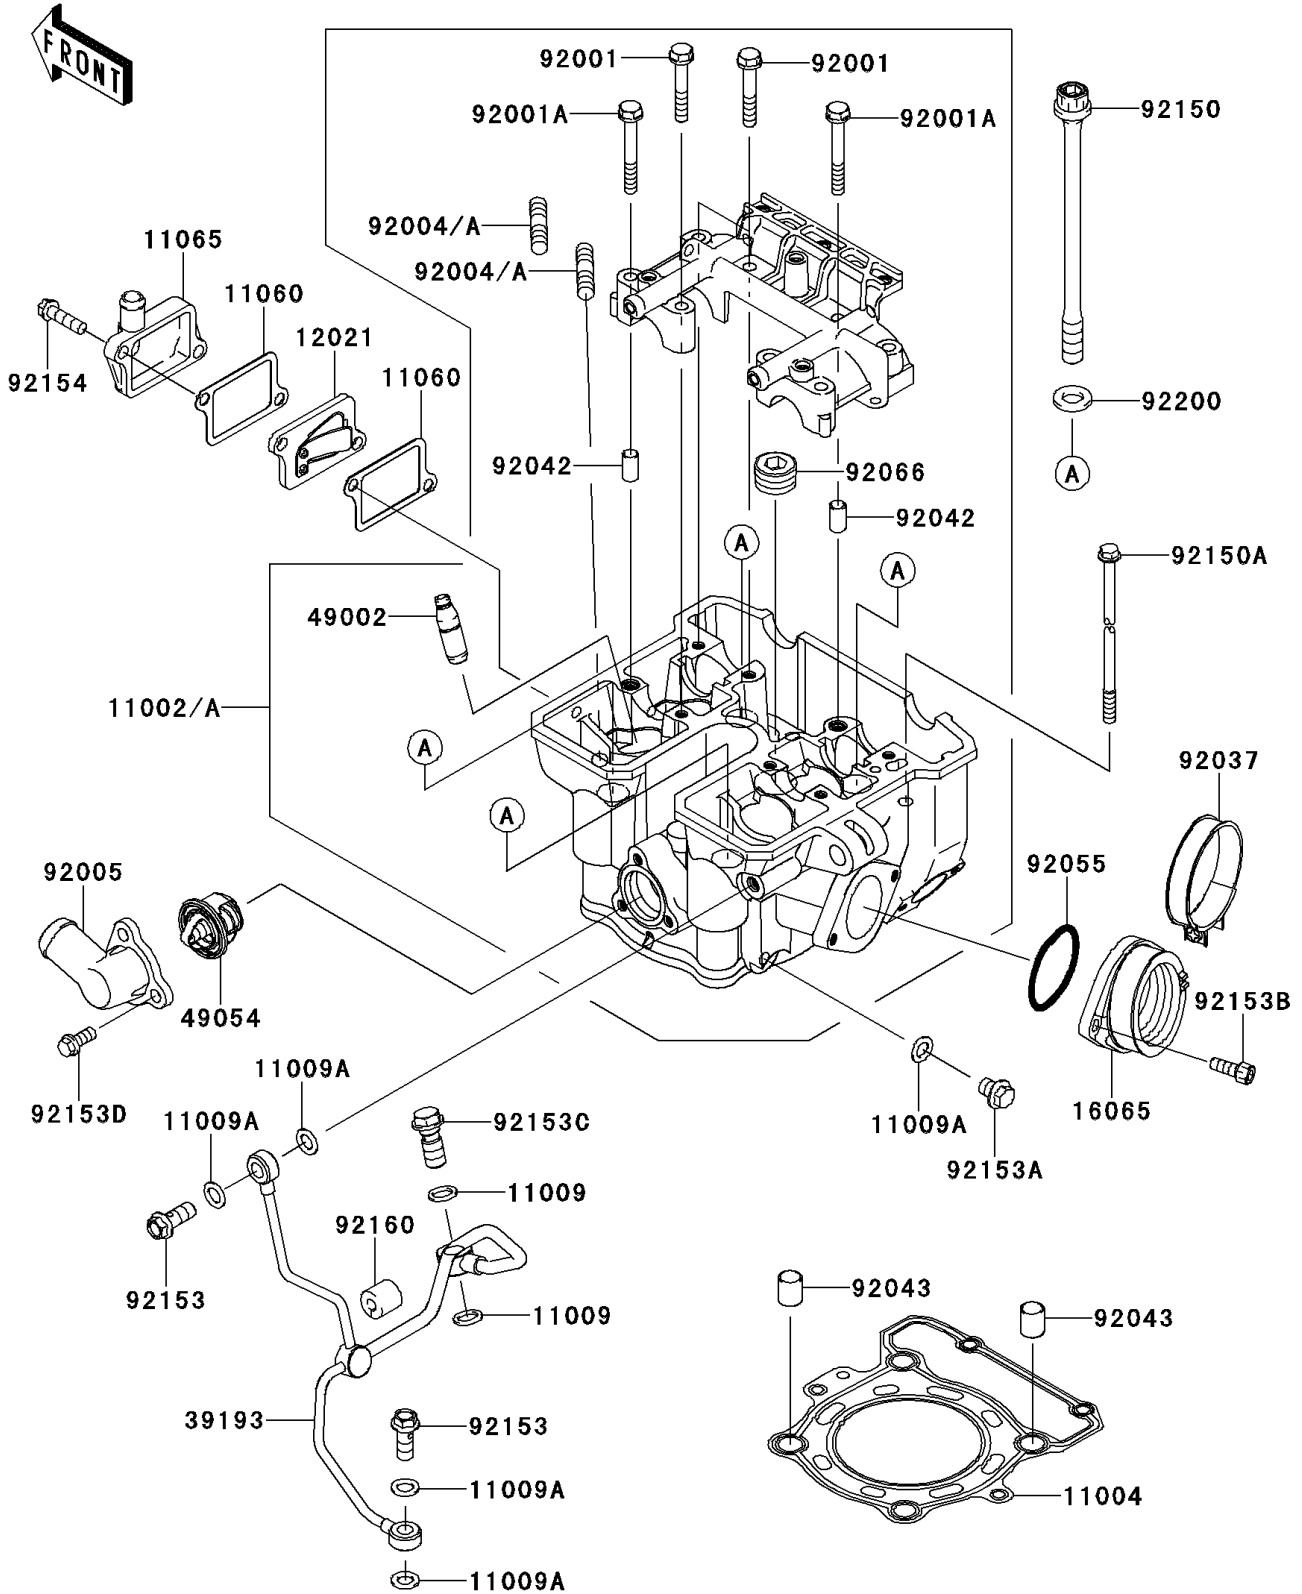

2013 KLX® 250S PARTS DIAGRAM

Cylinder Head

E1111

2013 KLX® 250S PARTS LIST

Cylinder Head

ITEM NAME	PART NUMBER	QUANTITY
-----------	-------------	----------