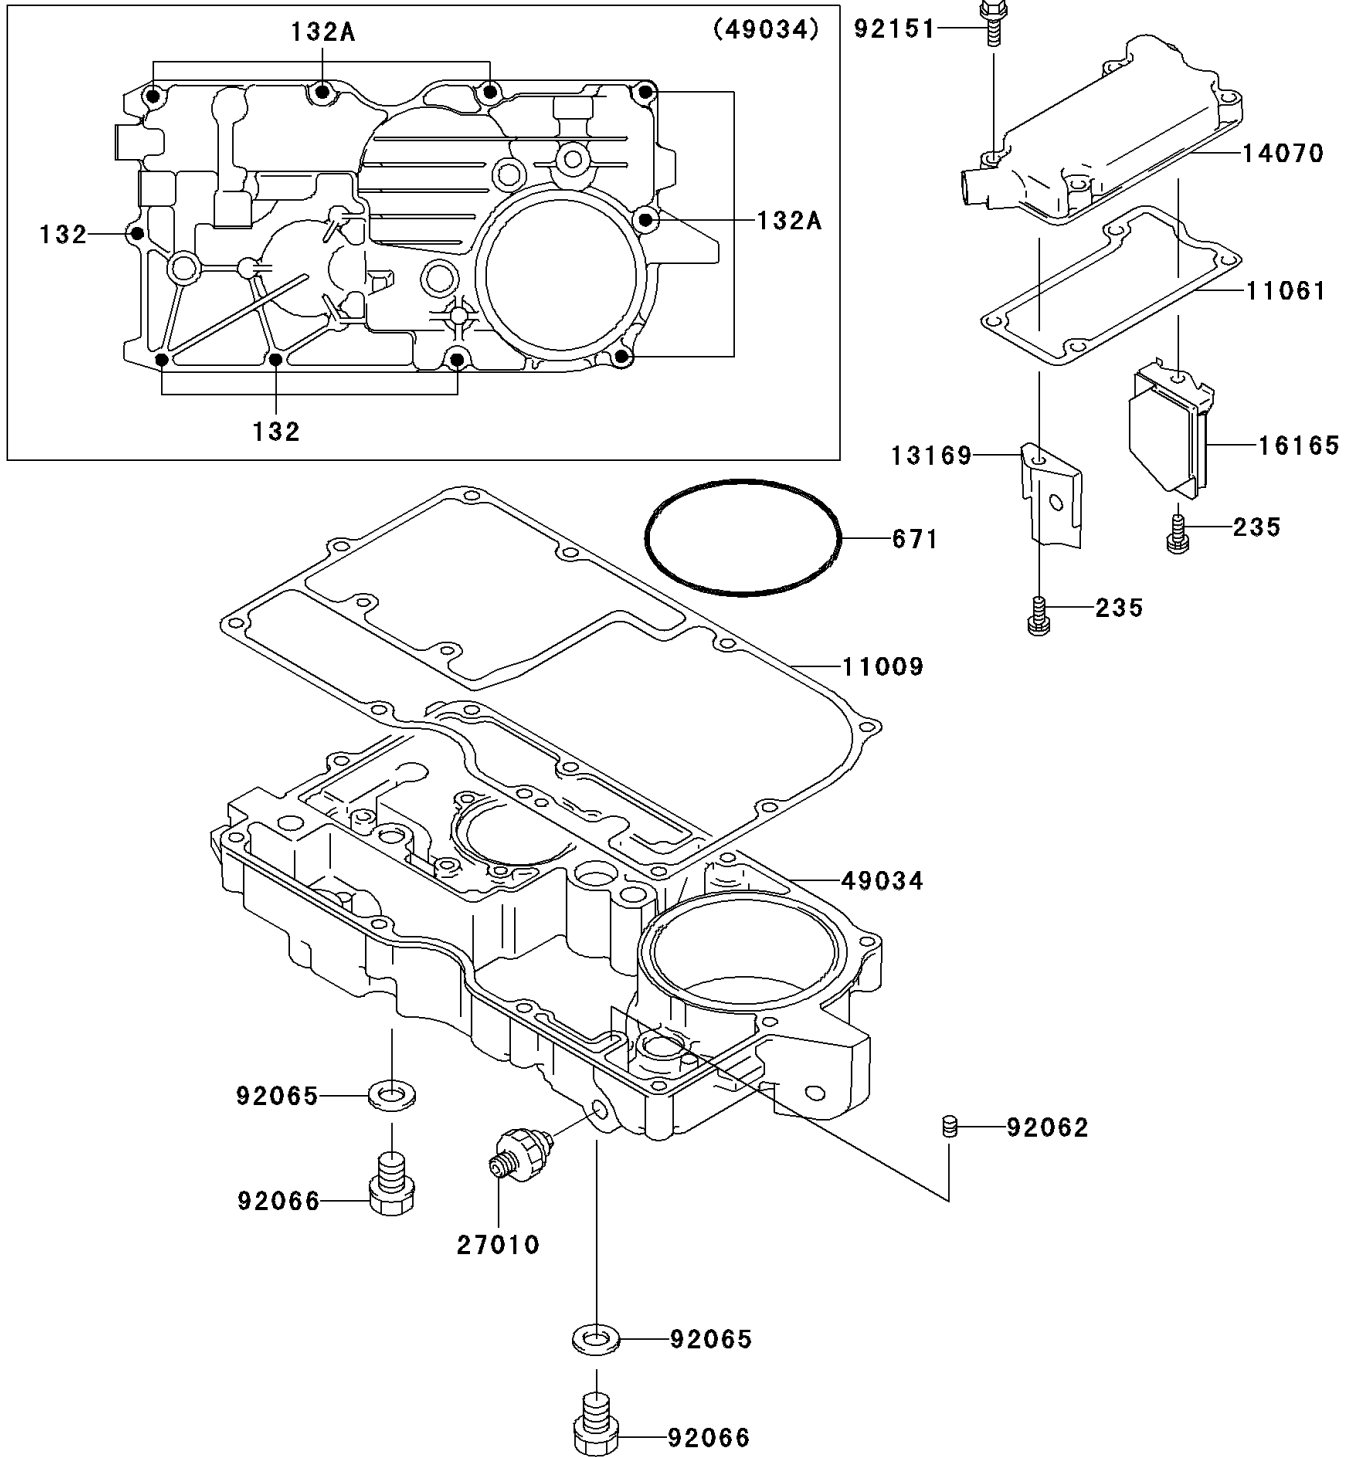

2000 Concours PARTS DIAGRAM

Breather Cover/Oil Pan

E1432

2000 Concours PARTS LIST

Breather Cover/Oil Pan

ITEM NAME	PART NUMBER	QUANTITY
BOLT-FLANGED-SMALL (Ref # 132)	132J0625	4
BOLT-FLANGED-SMALL,6X40 (Ref # 132A)	132J0640	6
SCREW-PAN-WP-CROS (Ref # 235)	235B0610	2
O RING,90MM (Ref # 671)	671B2590	1
GASKET,OIL PAN (Ref # 11009)	11009-1981	1
GASKET,BREATHER BODY (Ref # 11061)	11061-1102	1
PLATE,BREATHER (Ref # 13169)	13169-1967	1
BODY-BREATHER (Ref # 14070)	14070-1086	1
SEPARATOR,OIL (Ref # 16165)	16165-1053	1
SWITCH,OIL PRESSURE (Ref # 27010)	27010-1313	1
PAN-OIL (Ref # 49034)	49034-1065	1
NOZZLE,6X8,YELLOW (Ref # 92062)	92062-1080	1
GASKET,12X22X2,DRAIN PLUG (Ref # 92065)	92065-097	2
PLUG,OIL DRAIN,12X15 (Ref # 92066)	92066-1174	2
BOLT,6X25 (Ref # 92151)	92151-1546	4