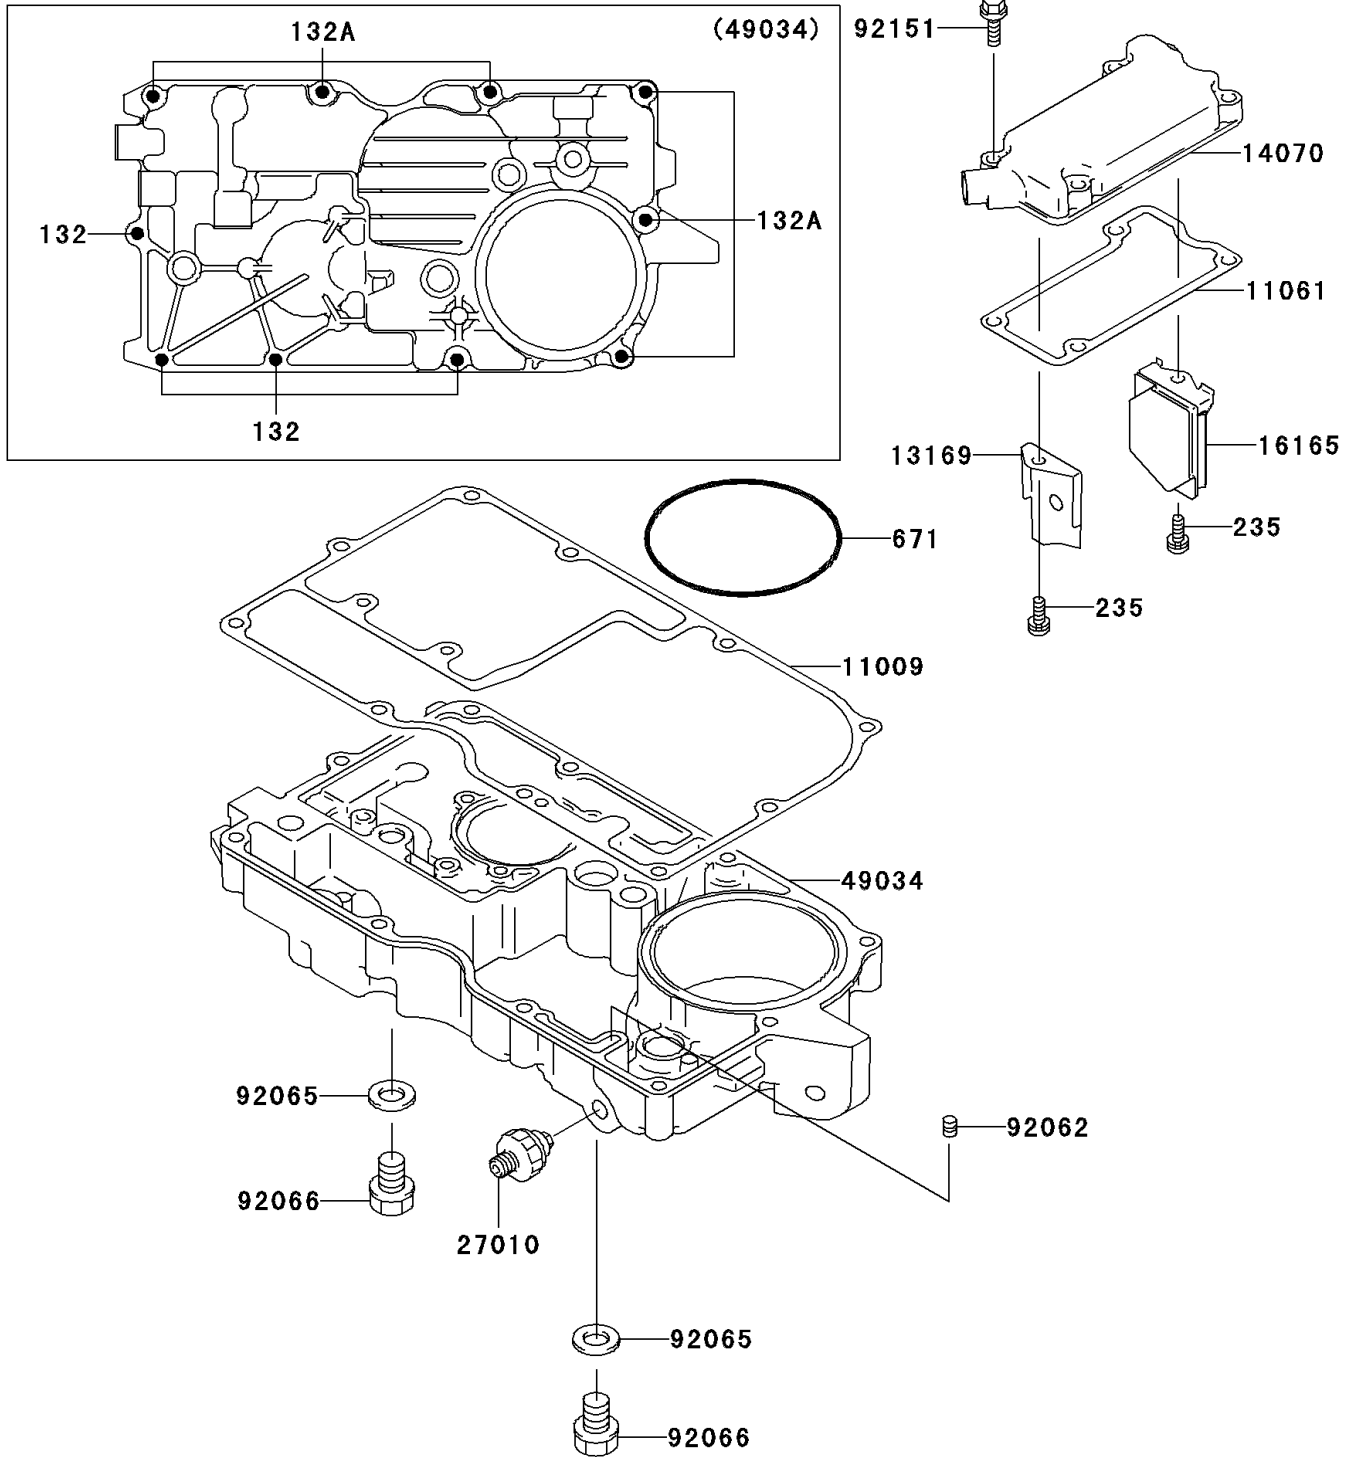

2002 Concours PARTS DIAGRAM

Breather Cover/Oil Pan

E1432

2002 Concours PARTS LIST

Breather Cover/Oil Pan

ITEM NAME	PART NUMBER	QUANTITY
BOLT-FLANGED-SMALL (Ref # 132)	132J0625	4
BOLT-FLANGED-SMALL,6X40 (Ref # 132A)	132J0640	6
SCREW-PAN-WP-CROS (Ref # 235)	235B0610	2
O RING,90MM (Ref # 671)	671B2590	1
GASKET,OIL PAN (Ref # 11009)	11009-1981	1
GASKET,BREATHER BODY (Ref # 11061)	11061-1102	1
PLATE,BREATHER (Ref # 13169)	13169-1967	1
BODY-BREATHER (Ref # 14070)	14070-1086	1
SEPARATOR,OIL (Ref # 16165)	16165-1053	1
SWITCH,OIL PRESSURE (Ref # 27010)	27010-1313	1
PAN-OIL (Ref # 49034)	49034-1065	1
NOZZLE,6X8,YELLOW (Ref # 92062)	92062-1080	1
GASKET,12X22X2,DRAIN PLUG (Ref # 92065)	92065-097	2
PLUG,OIL DRAIN,12X15 (Ref # 92066)	92066-1174	2
BOLT,6X25 (Ref # 92151)	92151-1546	4