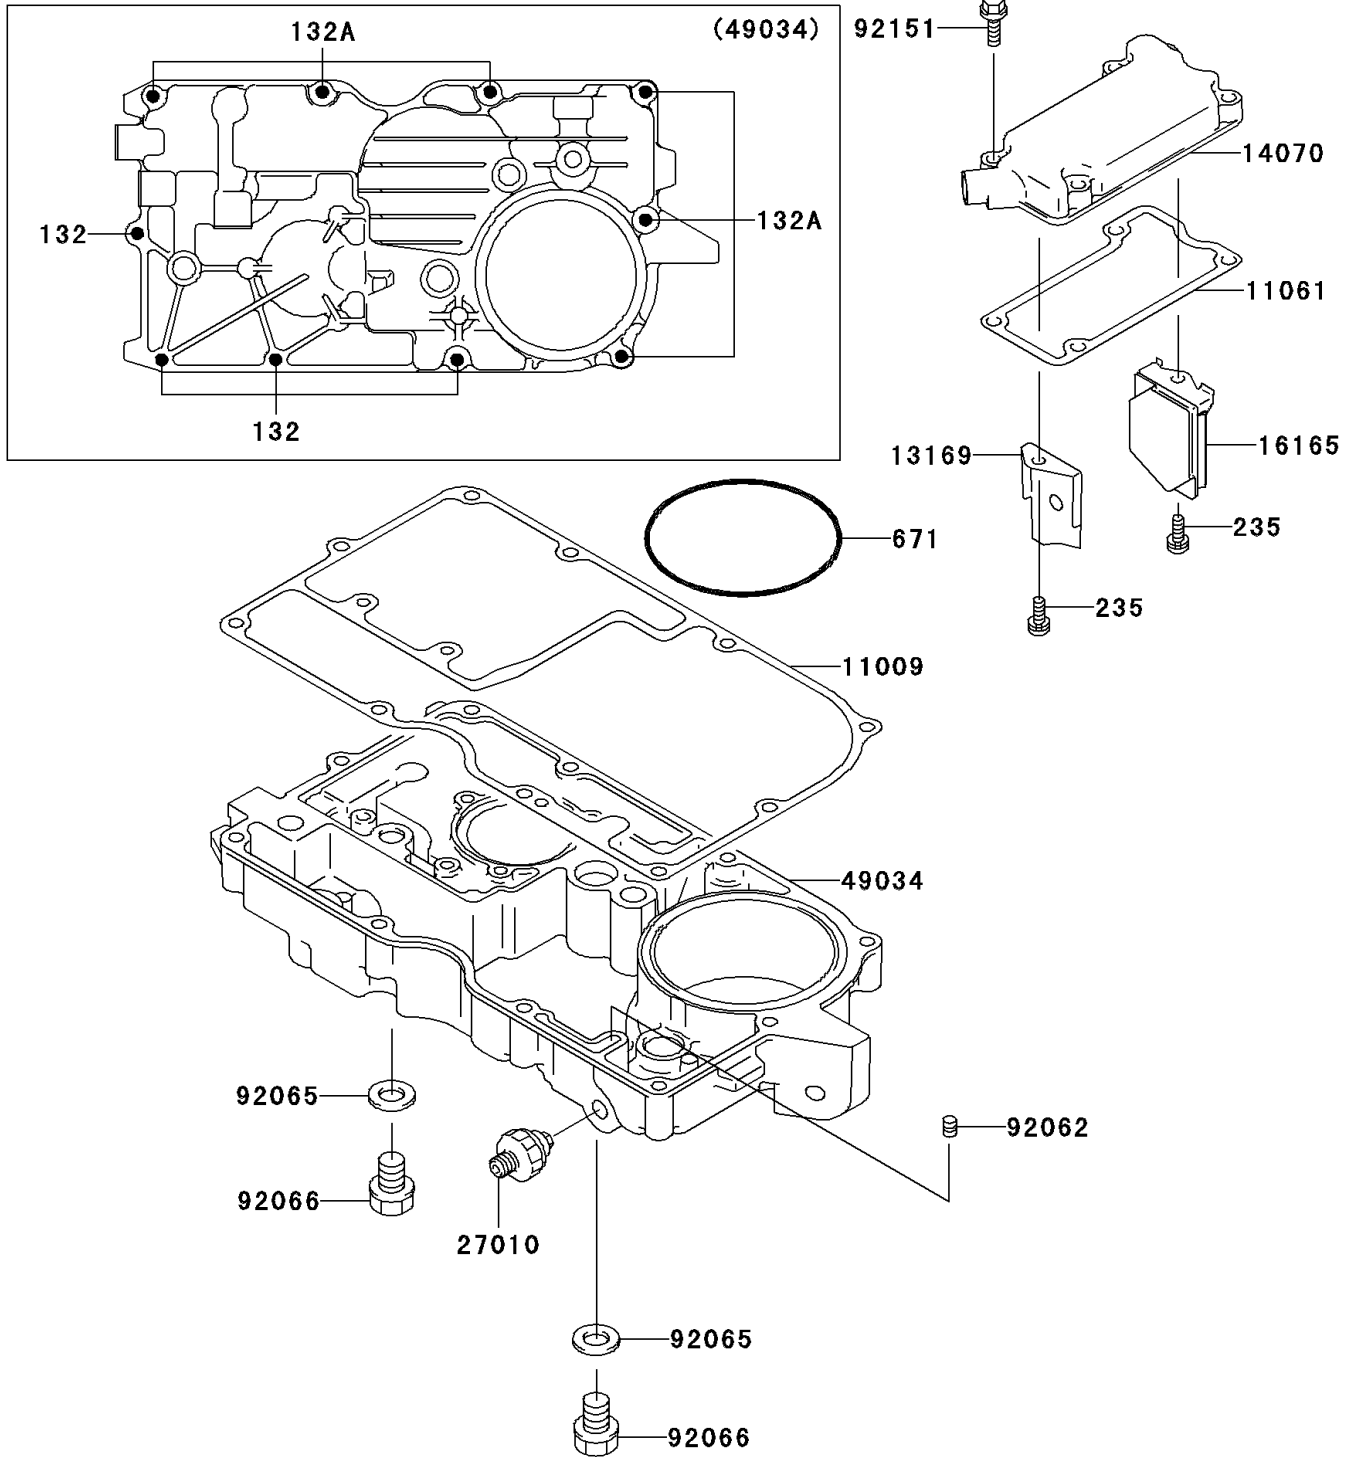

2003 Concours PARTS DIAGRAM

Breather Cover/Oil Pan

E1432

2003 Concours PARTS LIST

Breather Cover/Oil Pan

| ITEM NAME | PART NUMBER | QUANTITY |
|-----------|-------------|----------|
|-----------|-------------|----------|