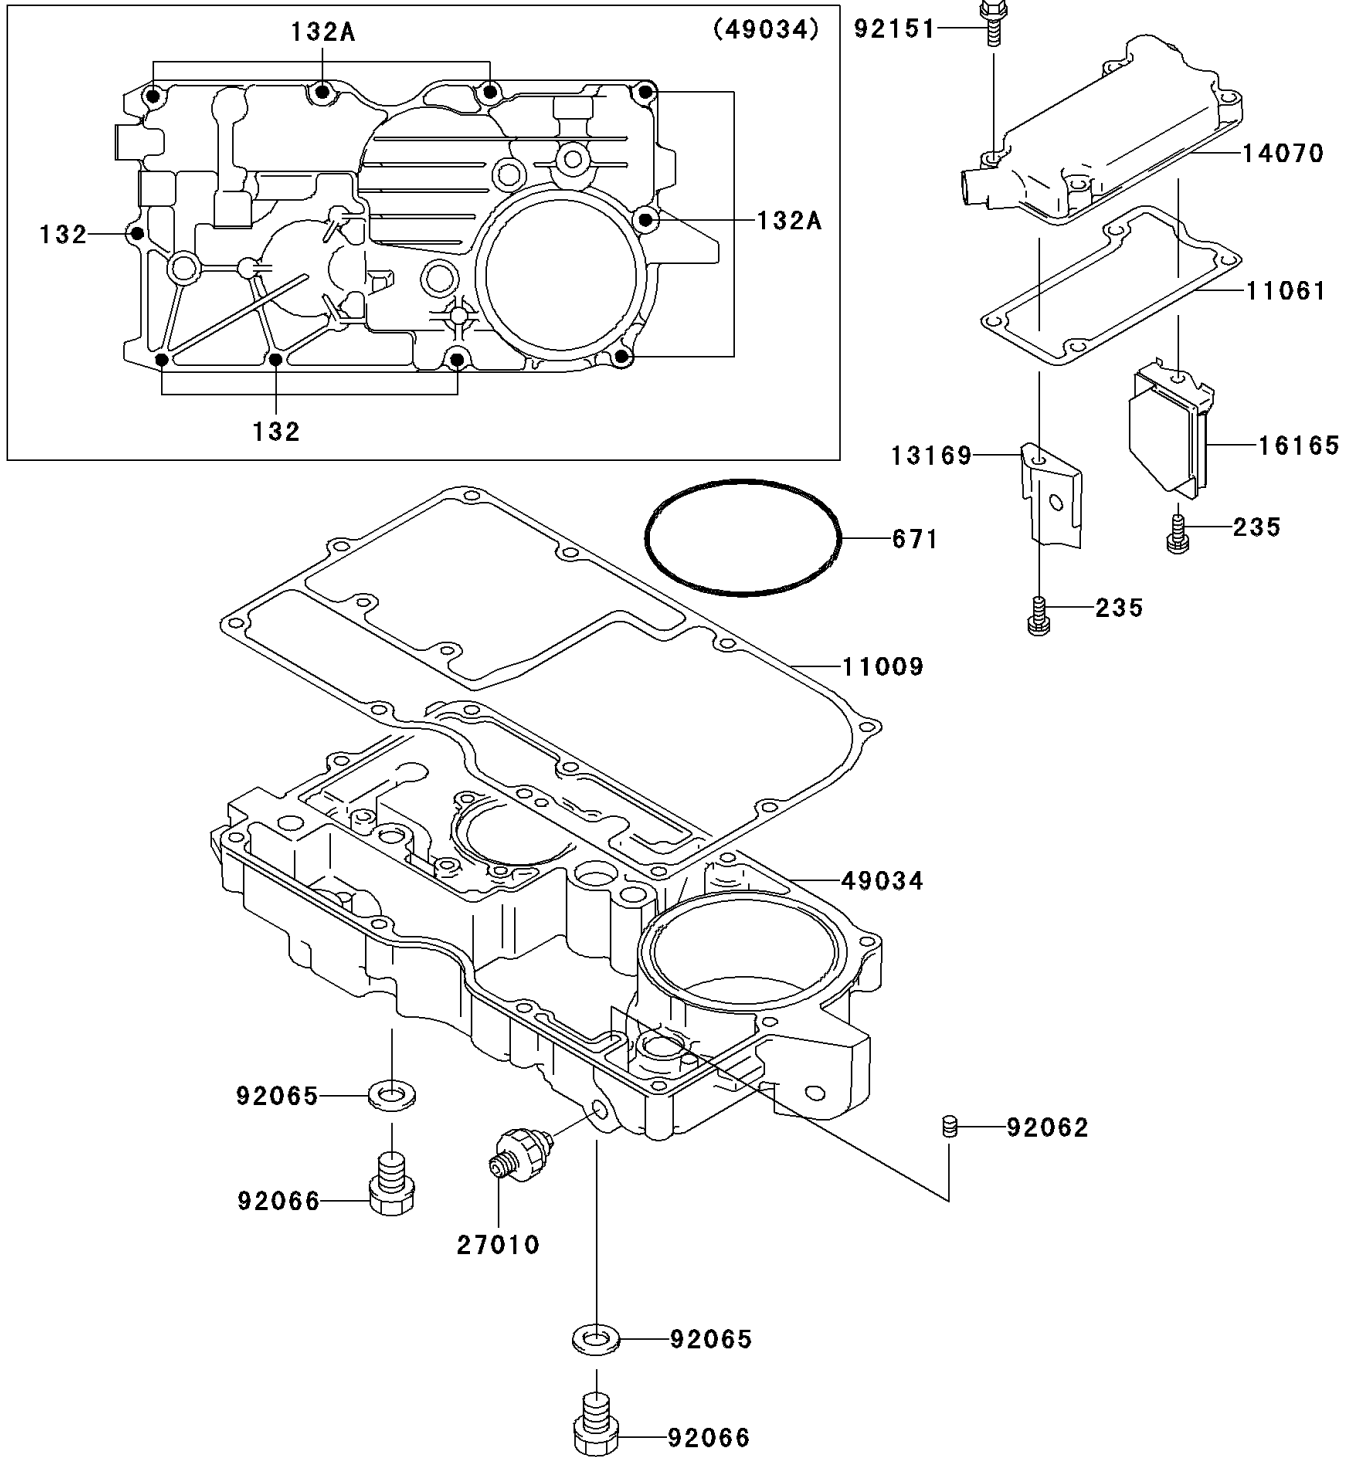

# 2004 Concours PARTS DIAGRAM

Breather Cover/Oil Pan

E1432

### Breather Cover/Oil Pan

ITEM NAME	PART NUMBER	QUANTITY
BOLT-FLANGED-SMALL (Ref # 132)	132J0625	4
BOLT-FLANGED-SMALL,6X40 (Ref # 132A)	132J0640	6
SCREW-PAN-WP-CROS (Ref # 235)	235B0610	2
O RING,90MM (Ref # 671)	671B2590	1
GASKET,OIL PAN (Ref # 11009)	11009-1981	1
GASKET,BREATHER BODY (Ref # 11061)	11061-1102	1
PLATE,BREATHER (Ref # 13169)	13169-1967	1
BODY-BREATHER (Ref # 14070)	14070-1086	1
SEPARATOR,OIL (Ref # 16165)	16165-1053	1
SWITCH,OIL PRESSURE (Ref # 27010)	27010-1313	1
PAN-OIL (Ref # 49034)	49034-1065	1
NOZZLE,6X8,YELLOW (Ref # 92062)	92062-1080	1
GASKET,12X22X2,DRAIN PLUG (Ref # 92065)	92065-097	2
PLUG,OIL DRAIN,12X15 (Ref # 92066)	92066-1174	2
BOLT,6X25 (Ref # 92151)	92151-1546	4