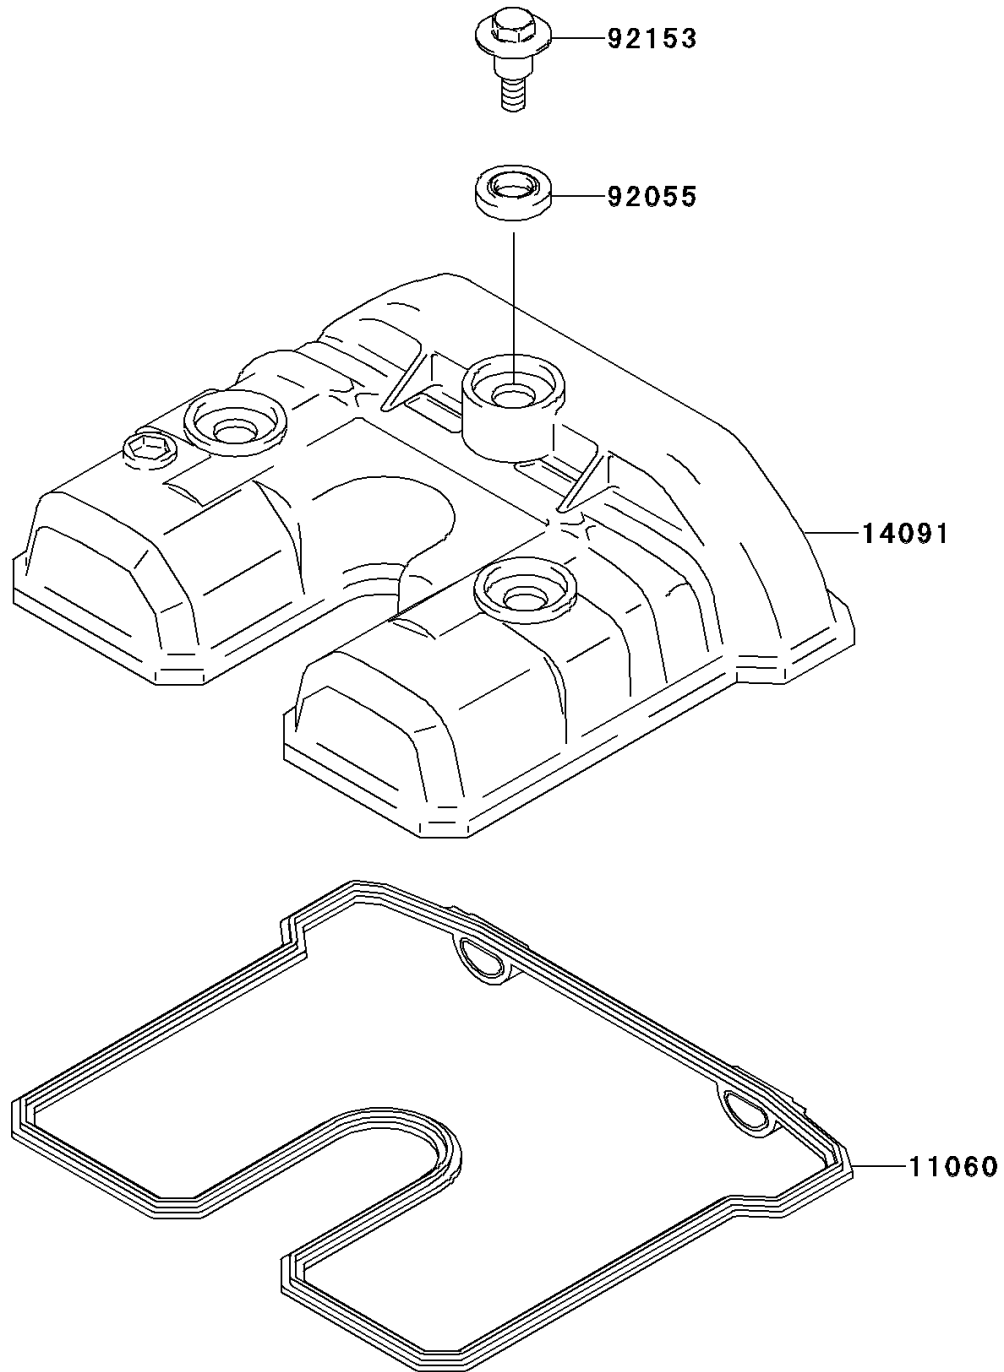

# 2009 KLX® 250S PARTS DIAGRAM

Cylinder Head Cover

E1112

## 2009 KLX® 250S PARTS LIST

### Cylinder Head Cover

ITEM NAME	PART NUMBER	QUANTITY
GASKET,HEAD COVER (Ref # 11060)	11060-1318	1
COVER,HEAD (Ref # 14091)	14091-1748	1
RING-O,HEAD COVER BOLT (Ref # 92055)	92055-0195	3
BOLT,FLANGED,6X22.5 (Ref # 92153)	92153-1343	3