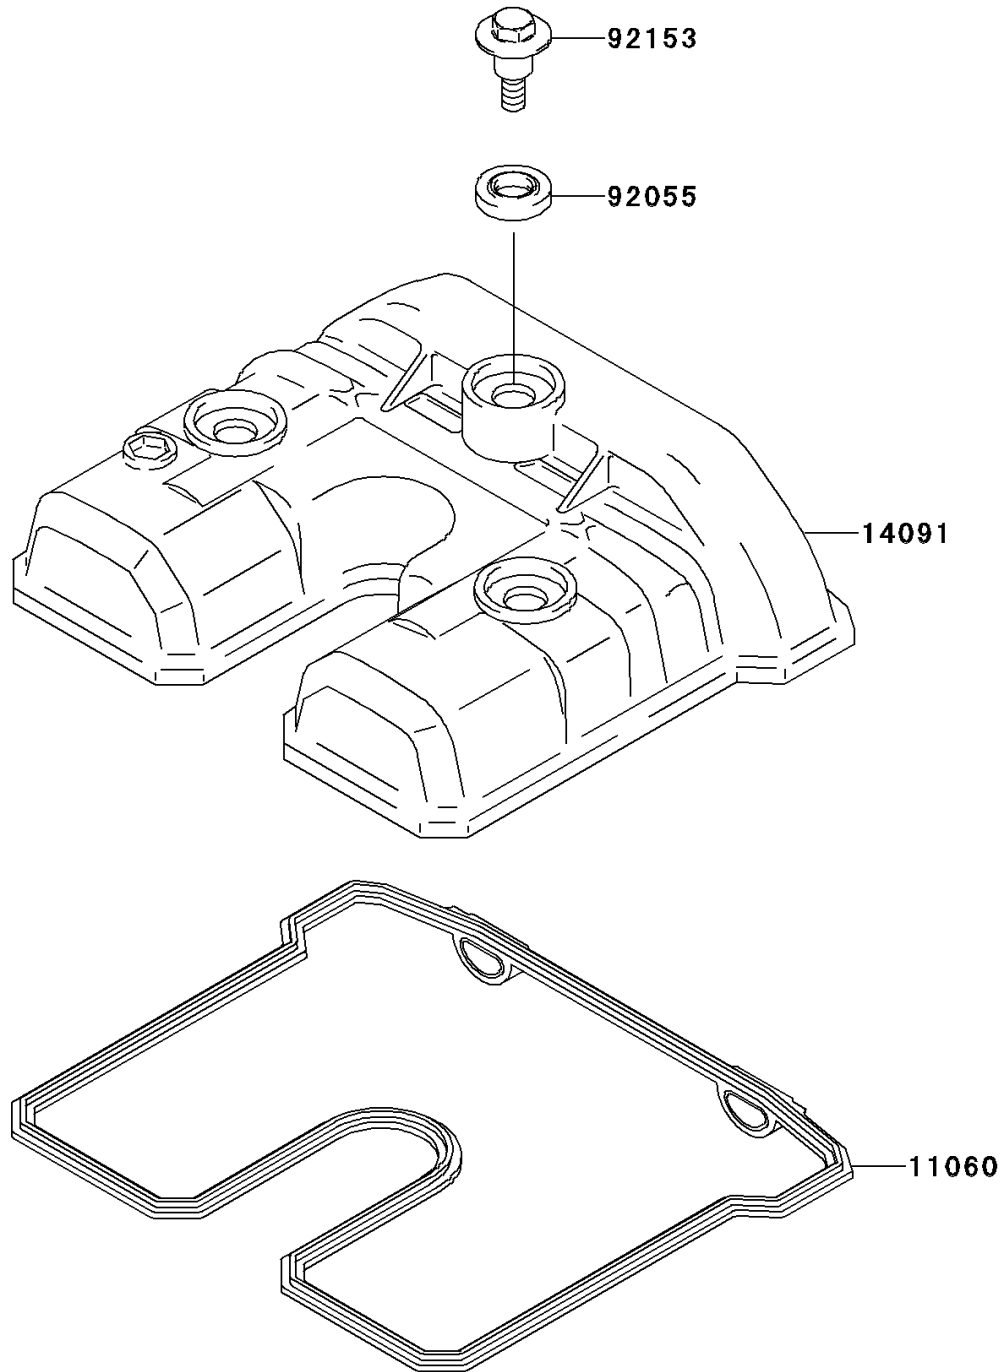

2011 KLX250S (Canada Only) PARTS DIAGRAM

Cylinder Head Cover

E1112

2011 KLX250S (Canada Only) PARTS LIST

Cylinder Head Cover

ITEM NAME	PART NUMBER	QUANTITY
GASKET,HEAD COVER (Ref # 11060)	11060-1318	1
COVER,HEAD (Ref # 14091)	14091-1748	1
RING-O,HEAD COVER BOLT (Ref # 92055)	92055-0195	3
BOLT,FLANGED,6X22.5 (Ref # 92153)	92153-1343	3