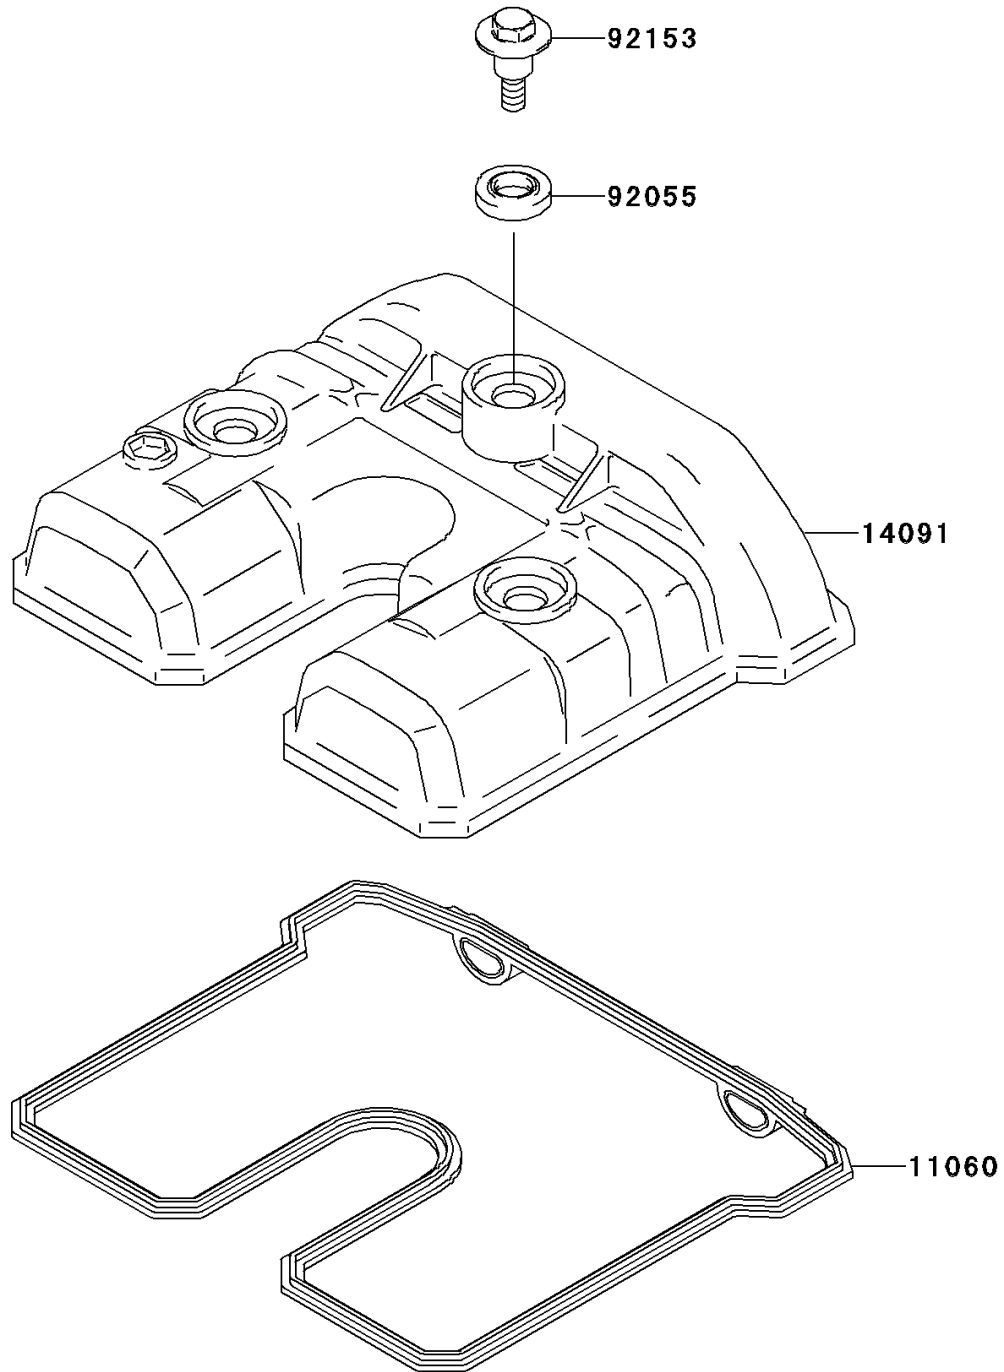

# 2012 KLX® 250S PARTS DIAGRAM

Cylinder Head Cover

E1112

## 2012 KLX® 250S PARTS LIST

### Cylinder Head Cover

ITEM NAME	PART NUMBER	QUANTITY
GASKET,HEAD COVER (Ref # 11060)	11060-1318	1
COVER,HEAD (Ref # 14091)	14091-1748	1
RING-O,HEAD COVER BOLT (Ref # 92055)	92055-0195	3
BOLT,FLANGED,6X22.5 (Ref # 92153)	92153-1343	3