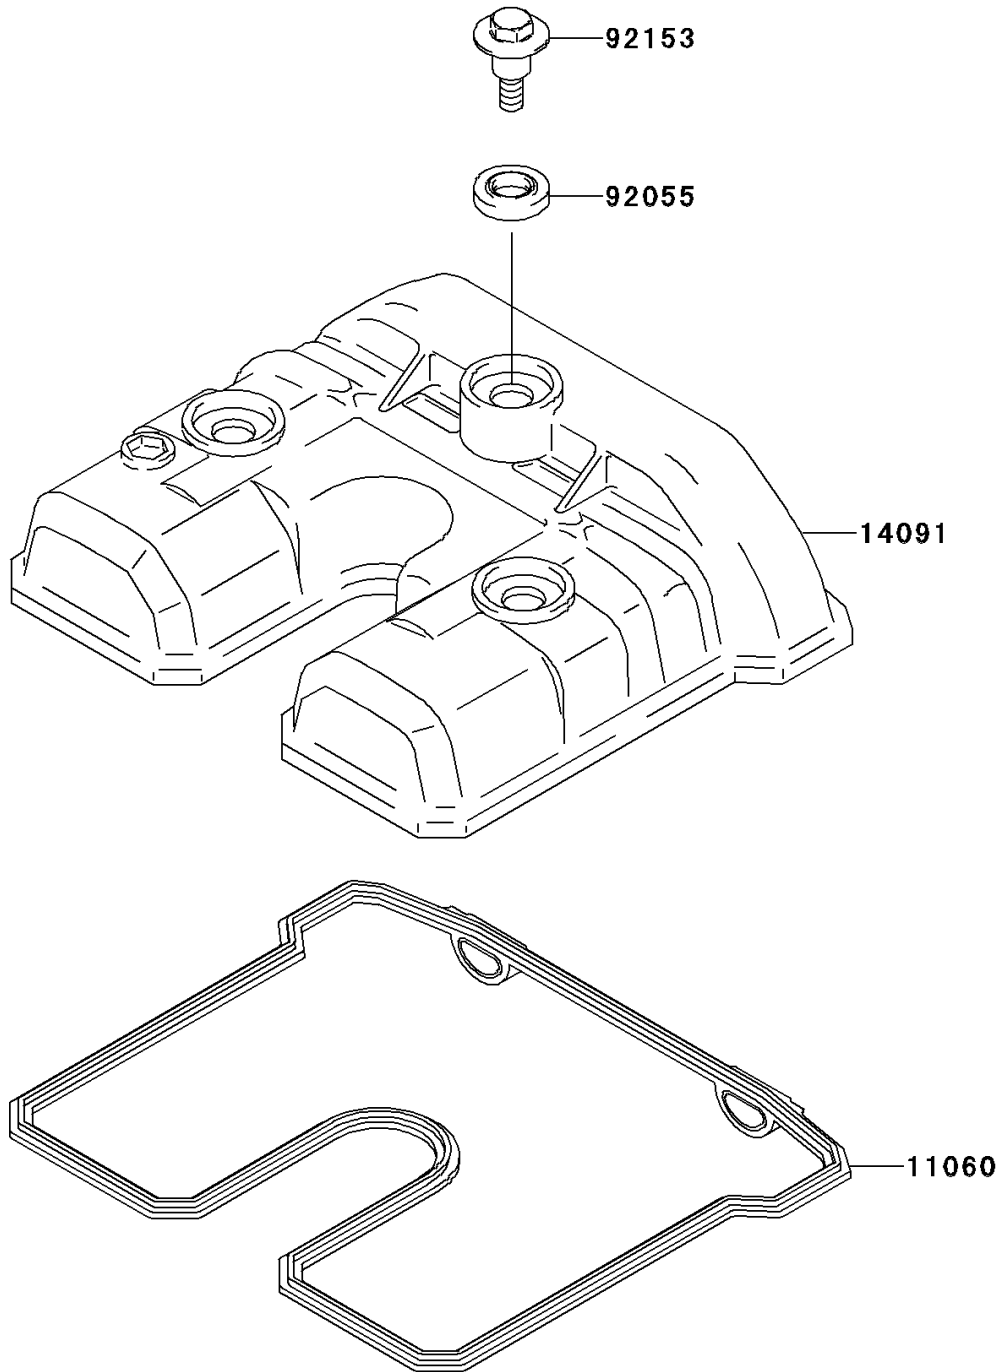

2012 KLX[®] 250S PARTS DIAGRAM

Cylinder Head Cover

E1112

2012 KLX® 250S PARTS LIST

Cylinder Head Cover

ITEM NAME	PART NUMBER	QUANTITY
GASKET,HEAD COVER (Ref # 11060)	11060-1318	1
COVER,HEAD (Ref # 14091)	14091-1748	1
RING-O,HEAD COVER BOLT (Ref # 92055)	92055-0195	3
BOLT,FLANGED,6X22.5 (Ref # 92153)	92153-1343	3