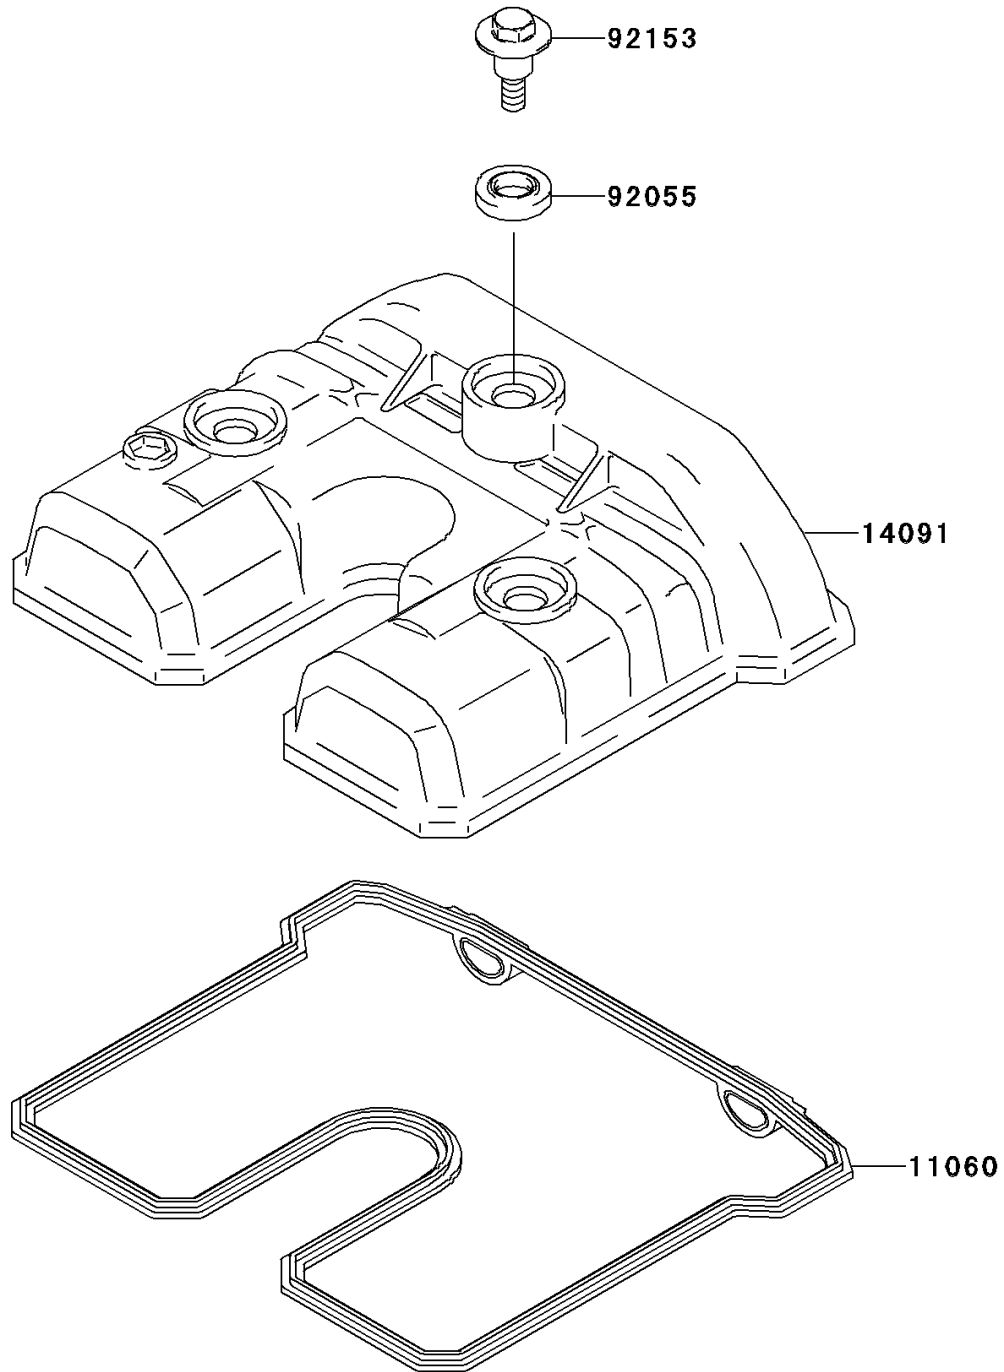

# 2013 KLX® 250S PARTS DIAGRAM

Cylinder Head Cover

E1112

# 2013 KLX® 250S PARTS LIST

Cylinder Head Cover

ITEM NAME	PART NUMBER	QUANTITY
-----------	-------------	----------