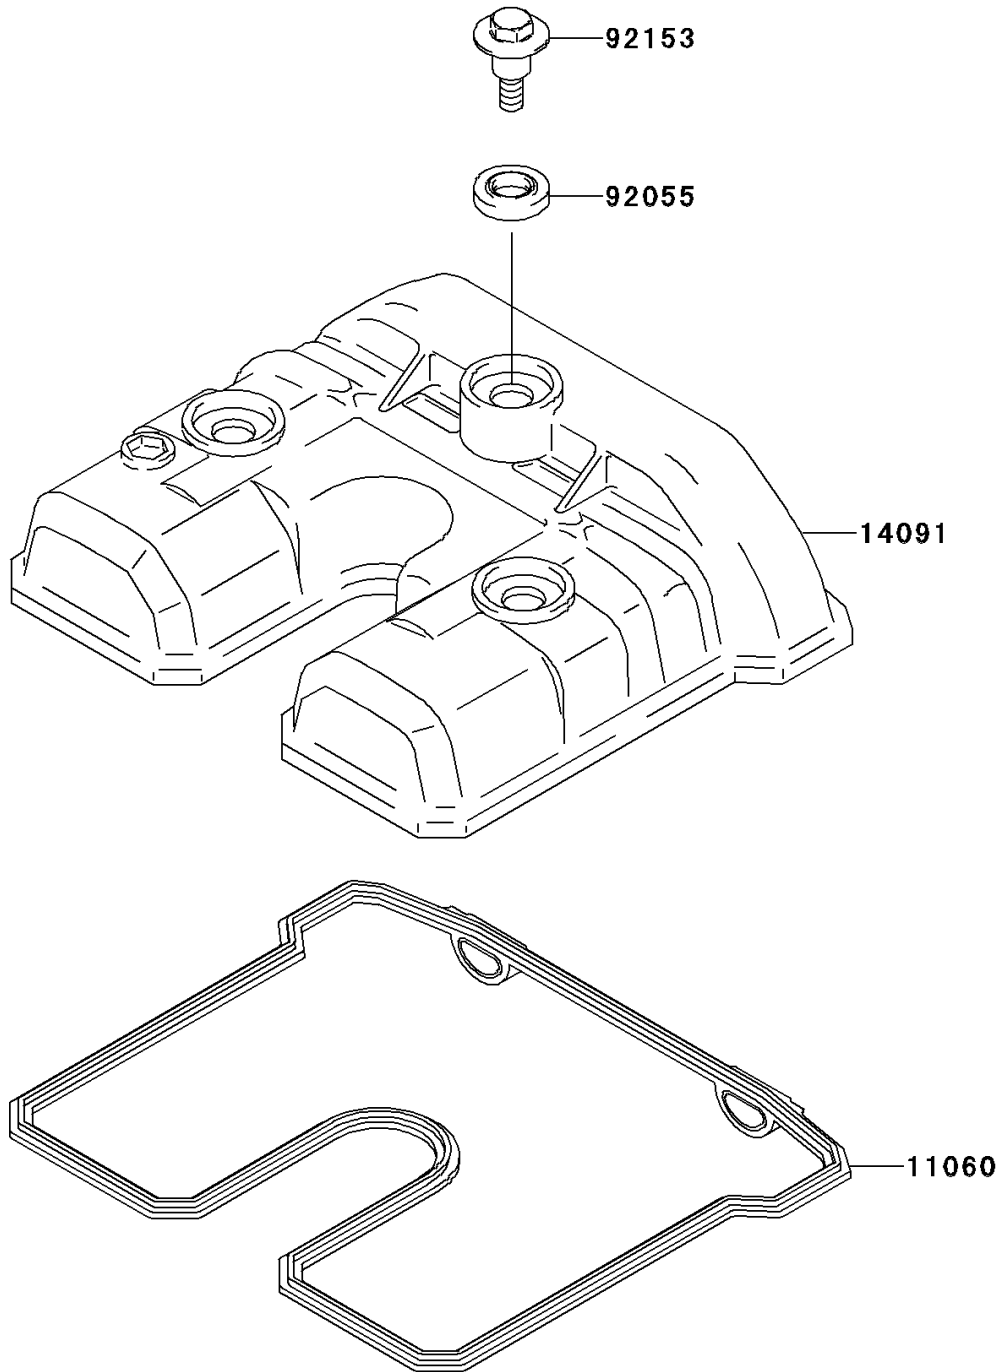

2013 KLX® 250S PARTS DIAGRAM

Cylinder Head Cover

E1112

2013 KLX® 250S PARTS LIST

Cylinder Head Cover

ITEM NAME	PART NUMBER	QUANTITY
GASKET,HEAD COVER (Ref # 11060)	11060-1318	1
COVER,HEAD (Ref # 14091)	14091-1748	1
RING-O,HEAD COVER BOLT (Ref # 92055)	92055-0195	3
BOLT,FLANGED,6X22.5 (Ref # 92153)	92153-1343	3