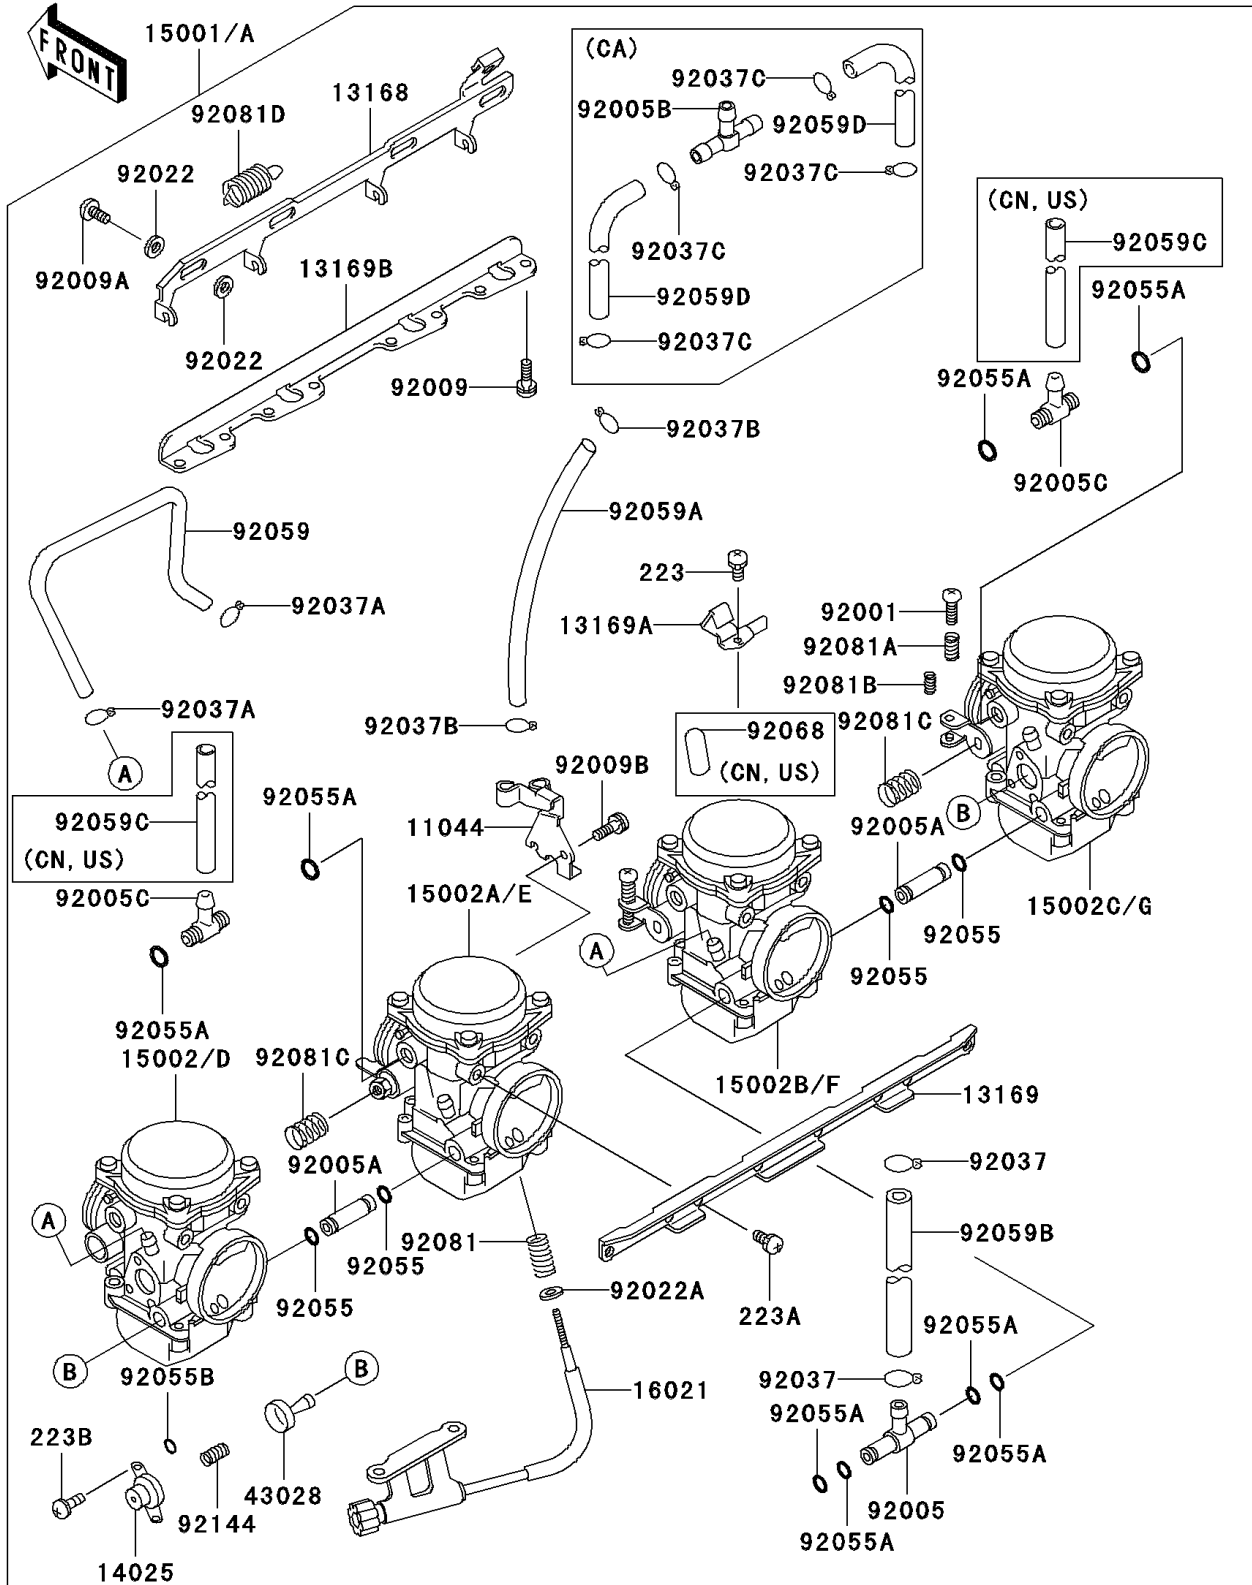

2000 Concours PARTS DIAGRAM

Carburetor

E1611