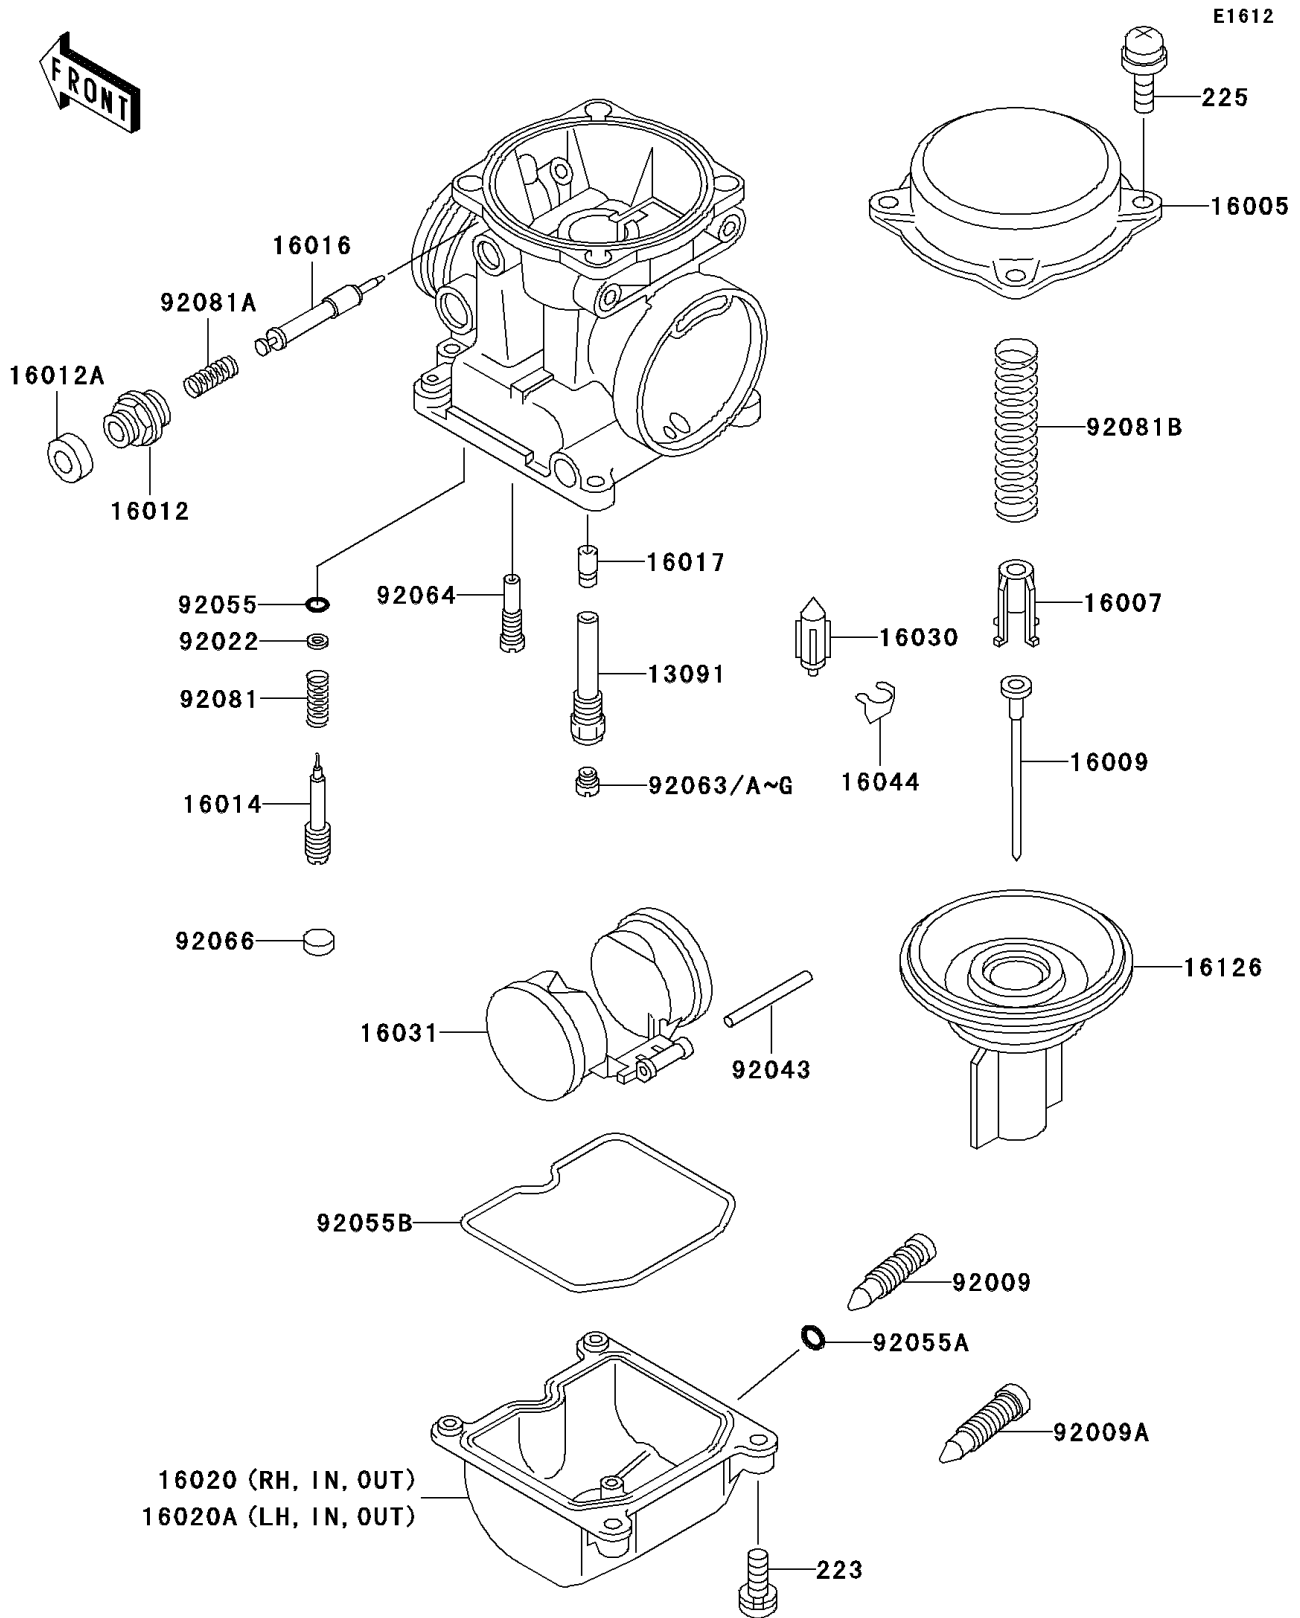

2002 Concours PARTS DIAGRAM

Carburetor Parts

2002 Concours PARTS LIST

Carburetor Parts

ITEM NAME	PART NUMBER	QUANTITY
HOLDER,NEEDLE JET (Ref # 13091)	13091-1259	4
TOP-CHAMBER,MIXING (Ref # 16005)	16005-1056	4
SEAT-SPRING,THROTTLE VALVE (Ref # 16007)	16007-1120	4
NEEDLE-JET,N52M (Ref # 16009)	16009-1326	4
CAP-STARTER PLUNGER (Ref # 16012)	16012-1051	4
CAP-STARTER PLUNGER (Ref # 16012A)	16012-1052	4
SCREW-PILOT AIR (Ref # 16014)	16014-1054	4
PLUNGER,STARTER (Ref # 16016)	16016-1061	4
JET-NEEDLE (Ref # 16017)	16017-1316	4
CHAMBER-FLOAT,RH,SIDE (Ref # 16020)	16020-1054	2
CHAMBER-FLOAT,LH,SIDE (Ref # 16020A)	16020-1055	2
VALVE-FLOAT (Ref # 16030)	16030-1007	4
FLOAT (Ref # 16031)	16031-1056	4
CLAMP,FLOAT VALVE (Ref # 16044)	16044-007	4
VALVE,VACUUM (Ref # 16126)	16126-1160	4
SCREW,DRAIN,M6X1.0 (Ref # 92009)	92009-1487	4
SCREW,DRAIN,M6X0.75 (Ref # 92009A)	92009-1551	4
WASHER,PLAIN (Ref # 92022)	92022-1003	4
PIN,FLOAT (Ref # 92043)	92043-1207	4
RING-O,PILOT ADJUST (Ref # 92055)	92055-1002	4
RING-O (Ref # 92055A)	92055-1053	4
RING-O,FLOAT CHAMBER (Ref # 92055B)	92055-1222	4
JET-MAIN,#125 (Ref # 92063A)	92063-1069	4
JET-MAIN,#128 (Ref # 92063D)	92063-1074	4
SCREW-PAN-WS-CROS (Ref # 223)	223C0416	16
SCREW-PAN-WSP-CROS (Ref # 225)	225C0418	15
JET-PILOT,#35 (Ref # 92064)	92064-1101	4
PLUG,PILOT AIR SCREW,6.9X2 (Ref # 92066)	92066-1051	4
SPRING,PILOT ADJUST SCREW (Ref # 92081)	92081-1002	4

2002 Concours PARTS LIST

Carburetor Parts

ITEM NAME	PART NUMBER	QUANTITY
SPRING,STARTER PLUNGER (Ref # 92081A)	92081-1761	4
SPRING,VACUUM VALVE (Ref # 92081B)	92081-1925	4
JET-MAIN,#135 (Ref # 92063)	92063-1014	4
JET-MAIN,#120 (Ref # 92063B)	92063-1072	4
JET-MAIN,#122 (Ref # 92063C)	92063-1073	4
JET-MAIN,#130 (Ref # 92063E)	92063-1075	4
JET-MAIN,#130 (Ref # 92063F)	92063-1075	4
JET-MAIN,#132 (Ref # 92063G)	92063-1076	4