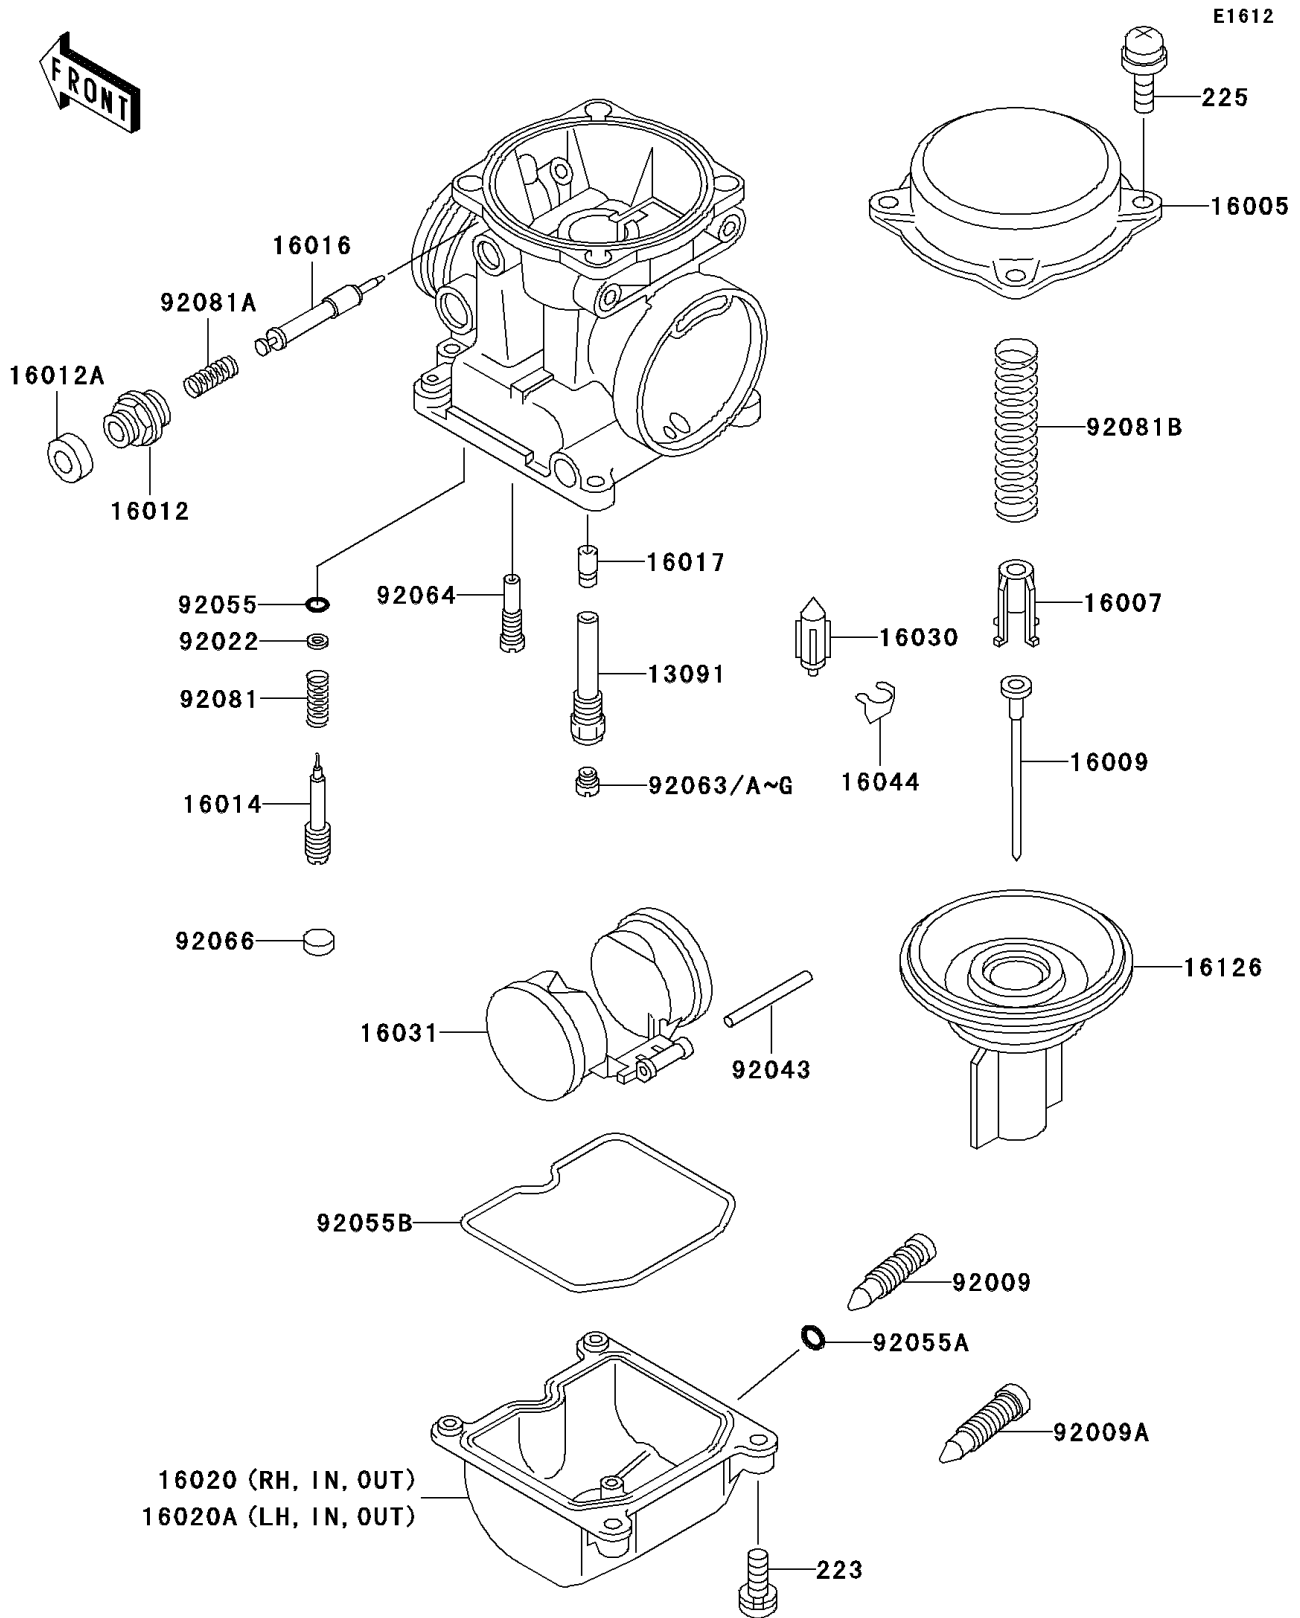

2003 Concours PARTS DIAGRAM

Carburetor Parts

2003 Concours PARTS LIST

Carburetor Parts

ITEM NAME	PART NUMBER	QUANTITY
HOLDER,NEEDLE JET (Ref # 13091)	13091-1259	4
TOP-CHAMBER,MIXING (Ref # 16005)	16005-1056	4
SEAT-SPRING,THROTTLE VALVE (Ref # 16007)	16007-1120	4
NEEDLE-JET,N52M (Ref # 16009)	16009-1326	4
CAP-STARTER PLUNGER (Ref # 16012)	16012-1051	4
CAP-STARTER PLUNGER (Ref # 16012A)	16012-1052	4
SCREW-PILOT AIR (Ref # 16014)	16014-1054	4
PLUNGER,STARTER (Ref # 16016)	16016-1061	4
JET-NEEDLE (Ref # 16017)	16017-1316	4
CHAMBER-FLOAT,RH,SIDE (Ref # 16020)	16020-1054	2
CHAMBER-FLOAT,LH,SIDE (Ref # 16020A)	16020-1055	2
VALVE-FLOAT (Ref # 16030)	16030-1007	4
FLOAT (Ref # 16031)	16031-1056	4
CLAMP,FLOAT VALVE (Ref # 16044)	16044-007	4
VALVE,VACUUM (Ref # 16126)	16126-1160	4
SCREW,DRAIN,M6X1.0 (Ref # 92009)	92009-1487	4
SCREW,DRAIN,M6X0.75 (Ref # 92009A)	92009-1551	4
WASHER,PLAIN (Ref # 92022)	92022-1003	4
PIN,FLOAT (Ref # 92043)	92043-1207	4
RING-O,PILOT ADJUST (Ref # 92055)	92055-1002	4
RING-O (Ref # 92055A)	92055-1053	4
RING-O,FLOAT CHAMBER (Ref # 92055B)	92055-1222	4
JET-MAIN,#125 (Ref # 92063A)	92063-1069	4
JET-MAIN,#128 (Ref # 92063D)	92063-1074	4
SCREW-PAN-WS-CROS (Ref # 223)	223C0416	16
SCREW-PAN-WSP-CROS (Ref # 225)	225C0418	15
JET-PILOT,#35 (Ref # 92064)	92064-1101	4
PLUG,PILOT AIR SCREW,6.9X2 (Ref # 92066)	92066-1051	4
SPRING,PILOT ADJUST SCREW (Ref # 92081)	92081-1002	4

2003 Concours PARTS LIST

Carburetor Parts

ITEM NAME	PART NUMBER	QUANTITY
SPRING,STARTER PLUNGER (Ref # 92081A)	92081-1761	4
SPRING,VACUUM VALVE (Ref # 92081B)	92081-1925	4
JET-MAIN,#135 (Ref # 92063)	92063-1014	4
JET-MAIN,#120 (Ref # 92063B)	92063-1072	4
JET-MAIN,#122 (Ref # 92063C)	92063-1073	4
JET-MAIN,#130 (Ref # 92063E)	92063-1075	4
JET-MAIN,#130 (Ref # 92063F)	92063-1075	4
JET-MAIN,#132 (Ref # 92063G)	92063-1076	4