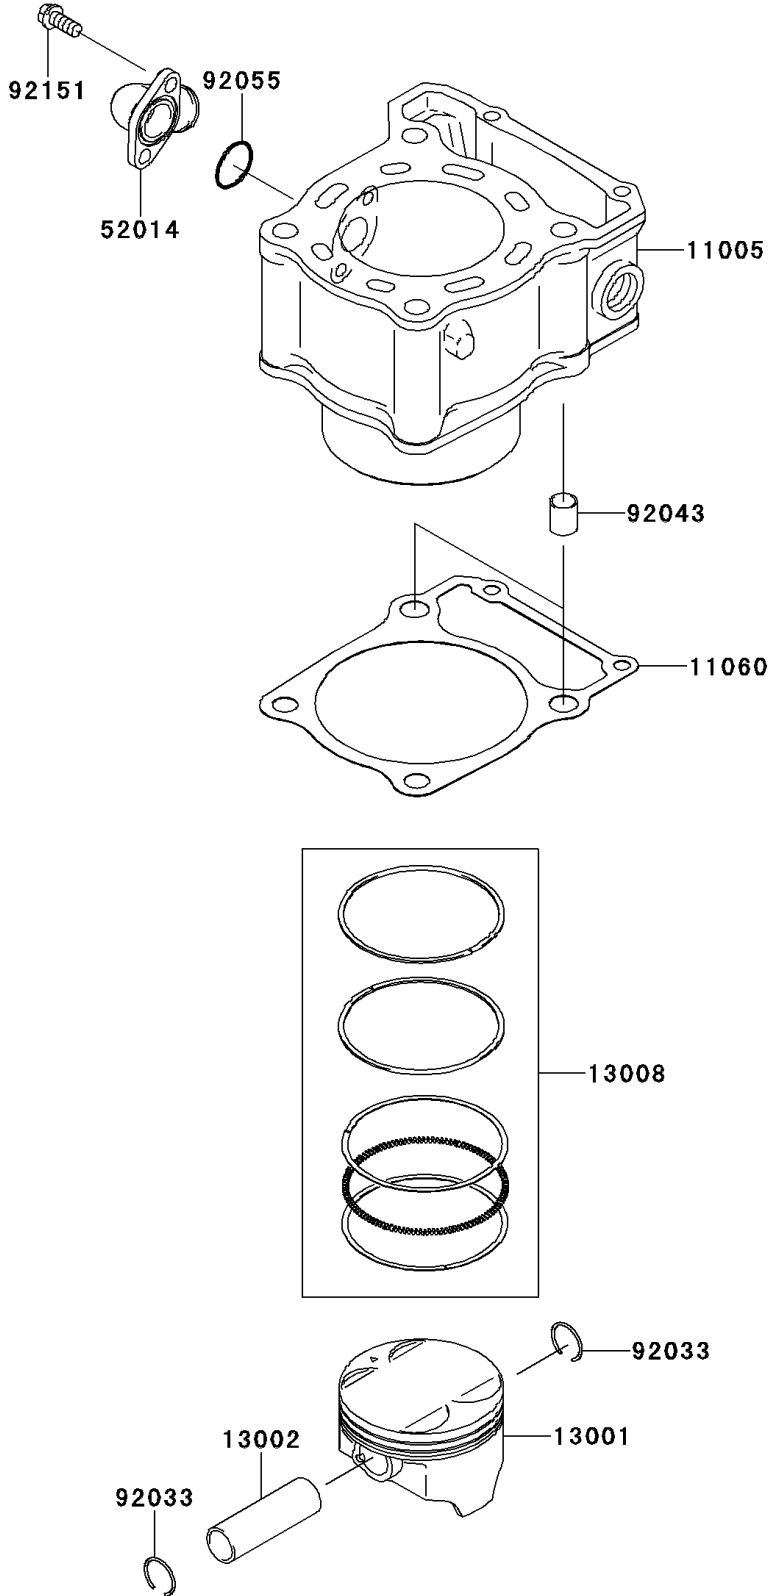

2011 KLX250S (Canada Only) PARTS DIAGRAM

Cylinder/Piston(s)

E1120

2011 KLX250S (Canada Only) PARTS LIST

Cylinder/Piston(s)

ITEM NAME	PART NUMBER	QUANTITY
-----------	-------------	----------