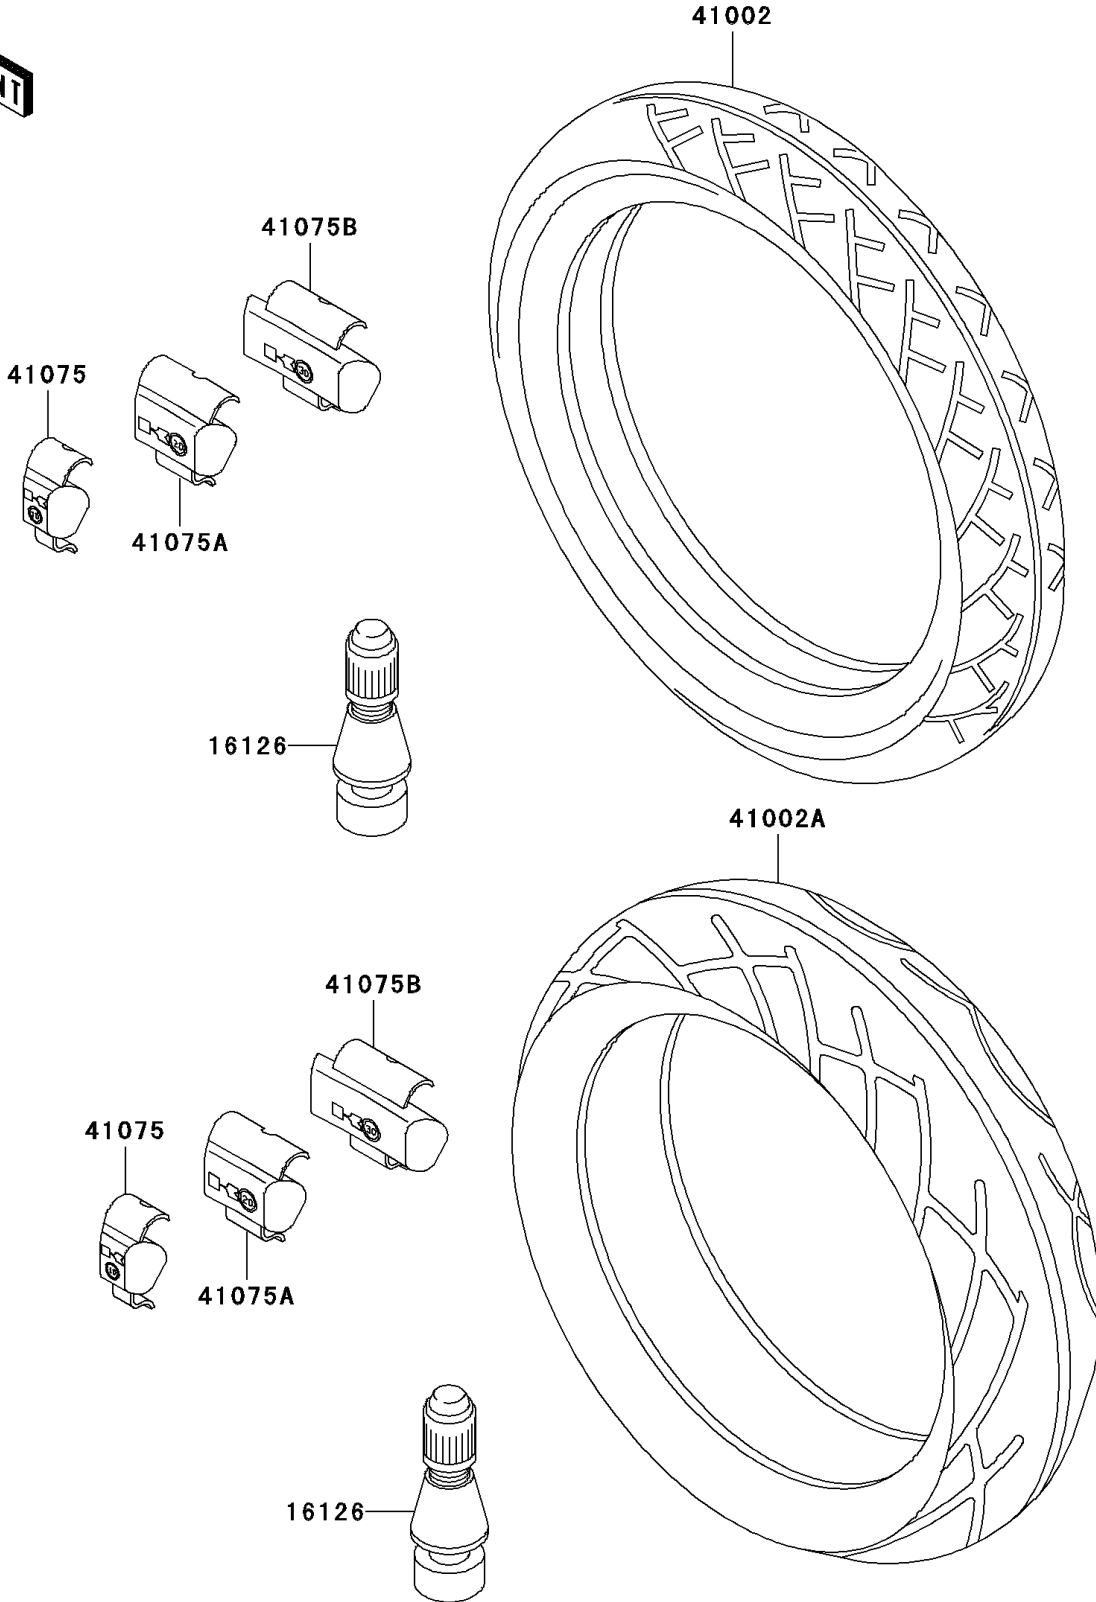

2000 Concours PARTS DIAGRAM

Tires

F2210

2000 Concours PARTS LIST

Tires

ITEM NAME	PART NUMBER	QUANTITY
VALVE,TIRE (Ref # 16126)	16126-1140	2
TIRE,FR,120/70R18 59V,K701F(D) (Ref # 41002)	41002-1966	1
TIRE,RR,150/80R16 71V,K700J(D) (Ref # 41002A)	41002-1977	1
BALANCER-WHEEL,10G,SILVER (Ref # 41075)	41075-1056	AR
BALANCER-WHEEL,20G,SILVER (Ref # 41075A)	41075-1057	AR
BALANCER-WHEEL,30G,SILVER (Ref # 41075B)	41075-1058	AR