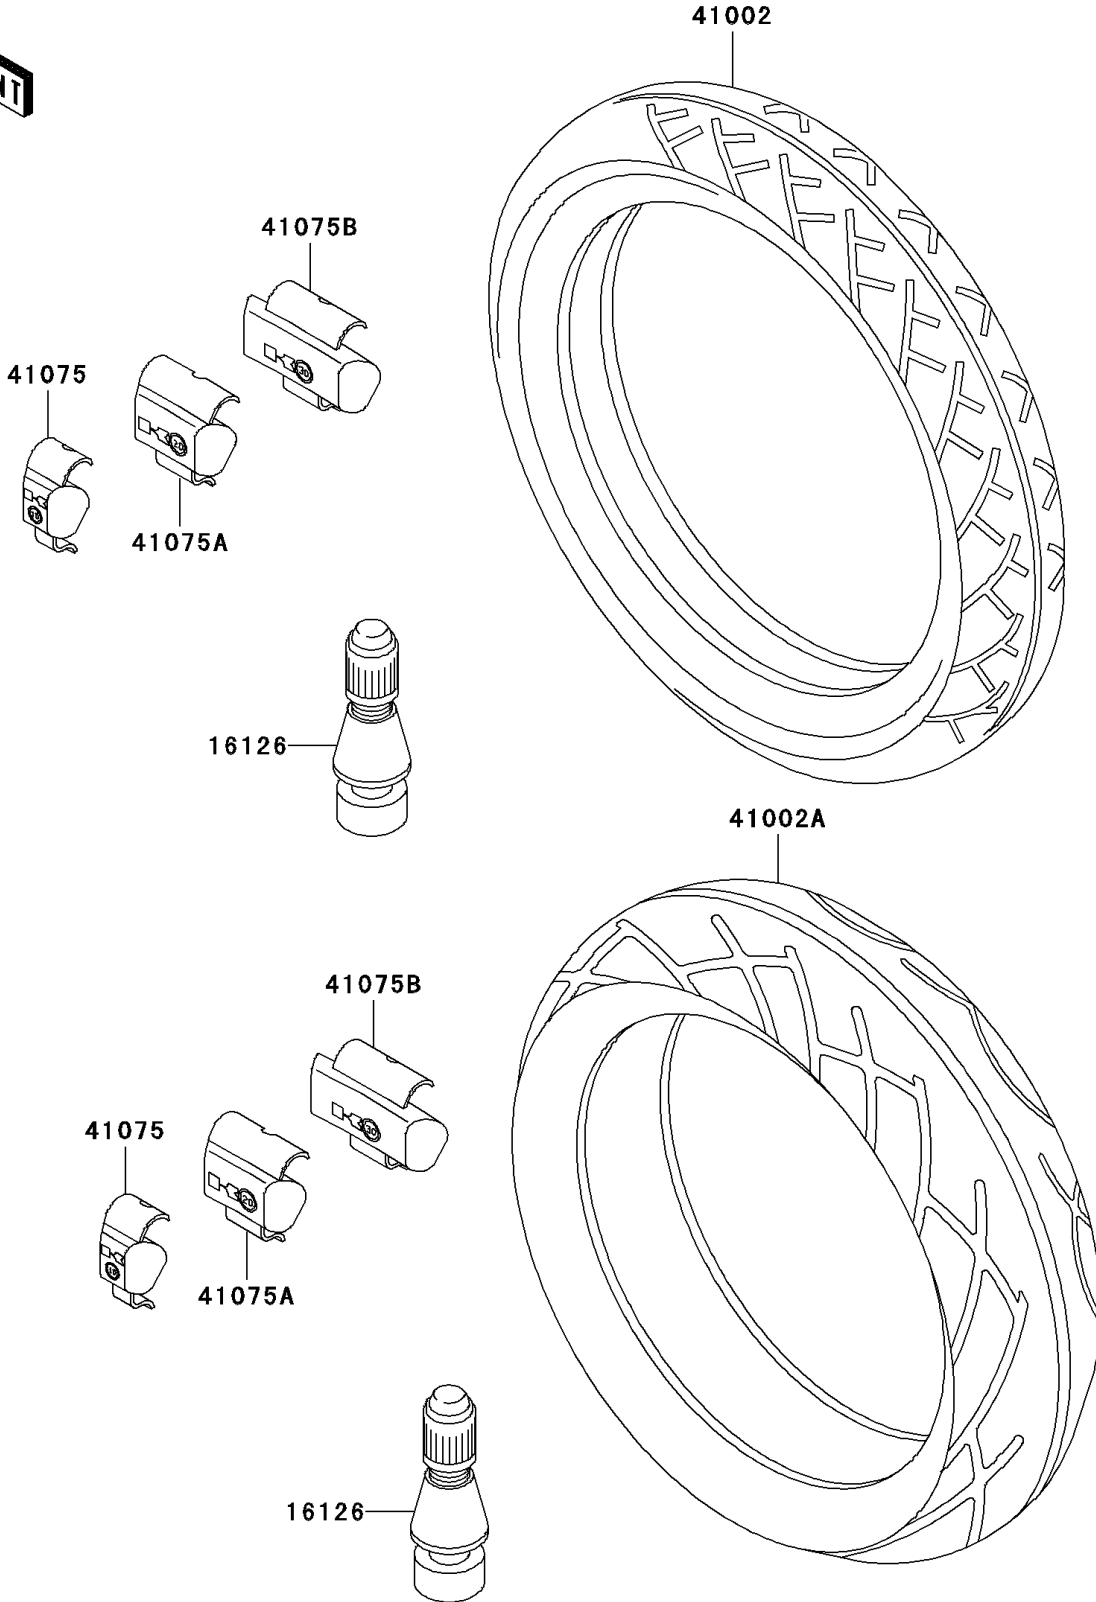

2003 Concours PARTS DIAGRAM

Tires

F2210

2003 Concours PARTS LIST

Tires

ITEM NAME	PART NUMBER	QUANTITY
VALVE,TIRE (Ref # 16126)	16126-1140	2
TIRE,FR,120/70R18 59V,K701F(D) (Ref # 41002)	41002-1966	1
TIRE,RR,150/80R16 71V,K700J(D) (Ref # 41002A)	41002-1977	1
BALANCER-WHEEL,10G,SILVER (Ref # 41075)	41075-1056	AR
BALANCER-WHEEL,20G,SILVER (Ref # 41075A)	41075-1057	AR
BALANCER-WHEEL,30G,SILVER (Ref # 41075B)	41075-1058	AR