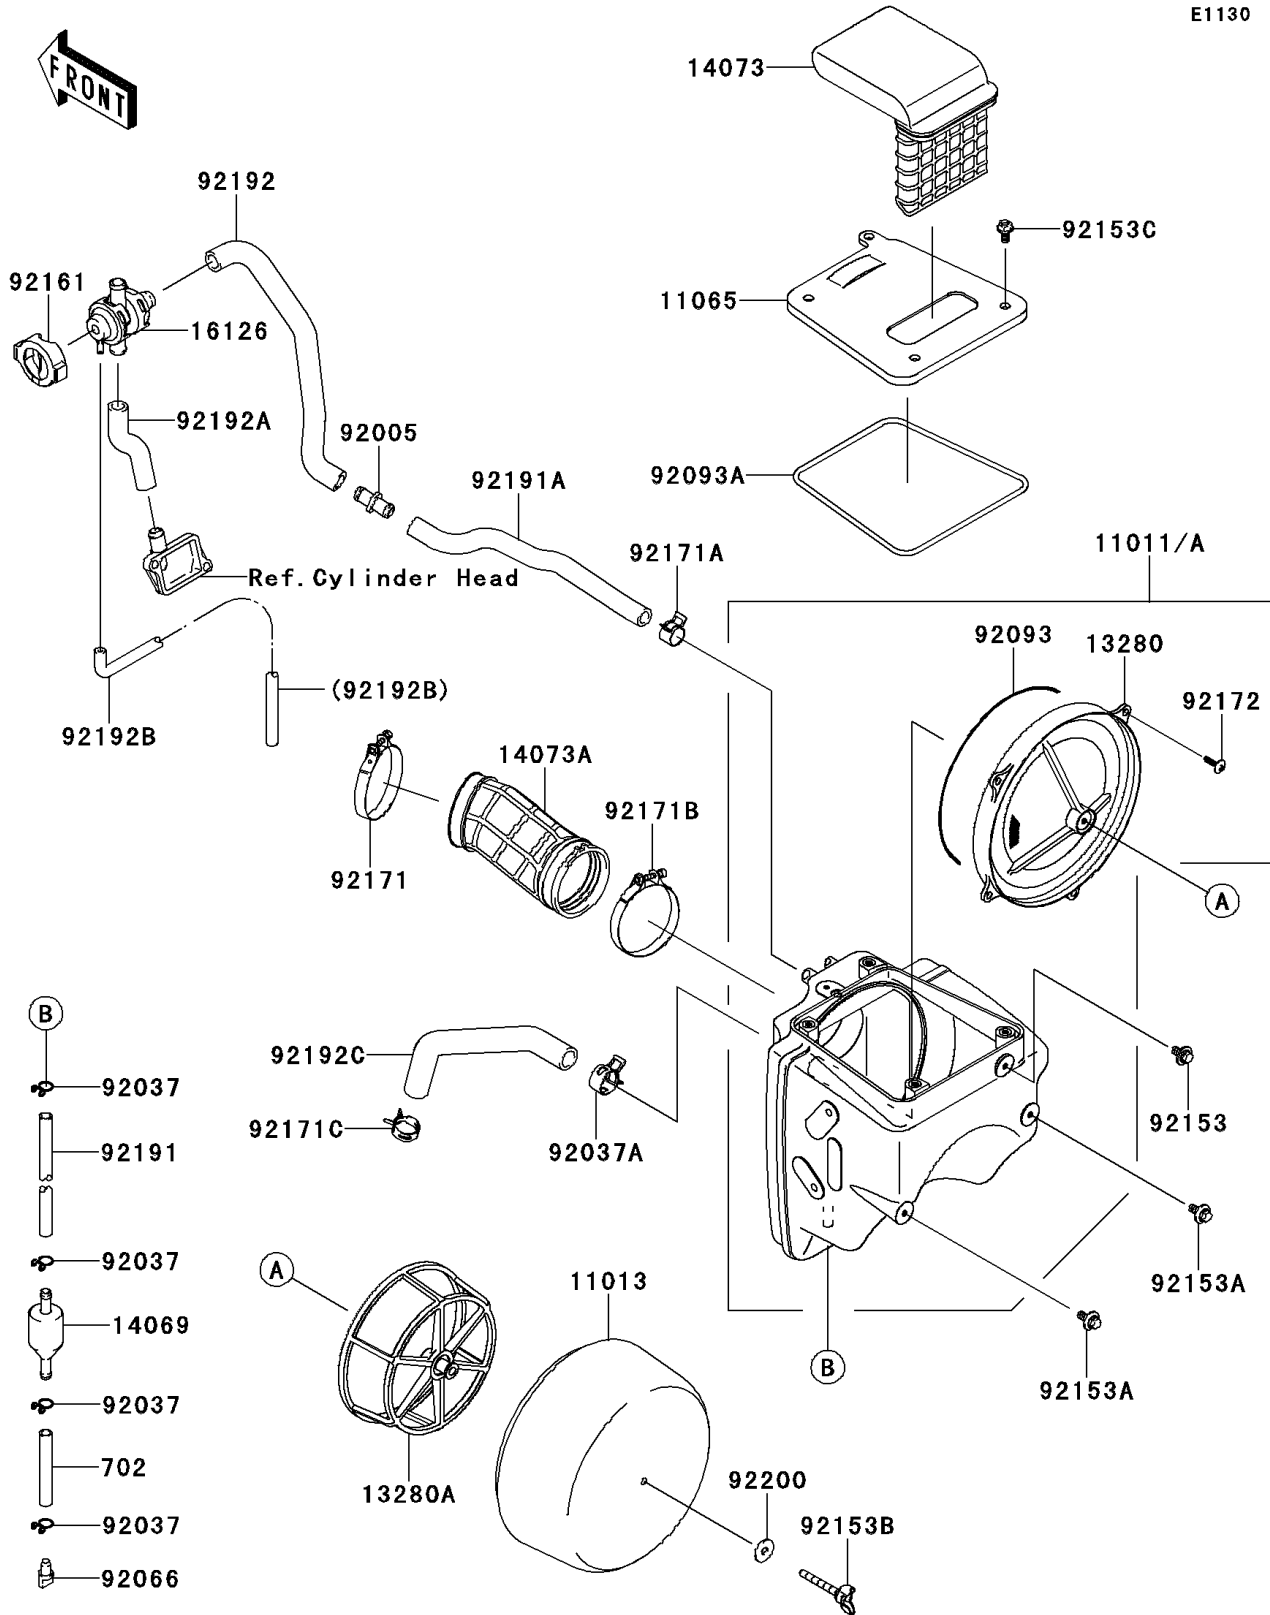

2011 KLX250S (Canada Only) PARTS DIAGRAM

Air Cleaner

E1130

2011 KLX250S (Canada Only) PARTS LIST

Air Cleaner

ITEM NAME	PART NUMBER	QUANTITY
TUBE-RUBBER,7X10X70 (Ref # 702)	702A0770	1
CASE-AIR FILTER (Ref # 11011A)	11011-0097	1
ELEMENT-AIR FILTER (Ref # 11013)	11013-0030	1
CAP,AIR FILTER (Ref # 11065)	11065-0232	1
HOLDER (Ref # 13280)	13280-0252	1
HOLDER (Ref # 13280A)	13280-0263	1
BREATHER (Ref # 14069)	14069-1051	1
DUCT,INTAKE (Ref # 14073)	14073-0185	1
DUCT,AIR FILTER (Ref # 14073A)	14073-1790	1
VALVE,AIR SWITING (Ref # 16126)	16126-0032	1
FITTING (Ref # 92005)	92005-1379	1
CLAMP,TUBE (Ref # 92037)	92037-147	4
CLAMP (Ref # 92037A)	92037-1860	1
PLUG,DRAIN (Ref # 92066)	92066-1211	1
SEAL,3X520 (Ref # 92093)	92093-0101	1
SEAL,4X535 (Ref # 92093A)	92093-0102	1
BOLT,6X12 (Ref # 92153)	92153-0503	1
BOLT,FLANGED,6X14 (Ref # 92153A)	92153-0936	2
BOLT,WING,6X45 (Ref # 92153B)	92153-1921	1
BOLT,FLANGED,6X12 (Ref # 92153C)	92153-1922	4
DAMPER (Ref # 92161)	92161-0482	1
CLAMP (Ref # 92171)	92171-0643	1
CLAMP (Ref # 92171A)	92171-1441	1
CLAMP,62MM (Ref # 92171B)	92171-1687	1
CLAMP (Ref # 92171C)	92171-1890	1
SCREW,5X14 (Ref # 92172)	92172-0324	4
TUBE,7X10X300 (Ref # 92191)	92191-1556	1
TUBE,AIR SWITCH-AIR FILTER (Ref # 92191A)	92191-1663	1
TUBE,ASV-FITTING (Ref # 92192)	92192-0555	1

2011 KLX250S (Canada Only) PARTS LIST

Air Cleaner

ITEM NAME	PART NUMBER	QUANTITY
TUBE,ASV-HEAD (Ref # 92192A)	92192-0556	1
TUBE,ASV-CARBURETOR (Ref # 92192B)	92192-0557	1
TUBE,BREATHER (Ref # 92192C)	92192-0594	1
WASHER,6.5X20X1.6 (Ref # 92200)	92200-0411	1