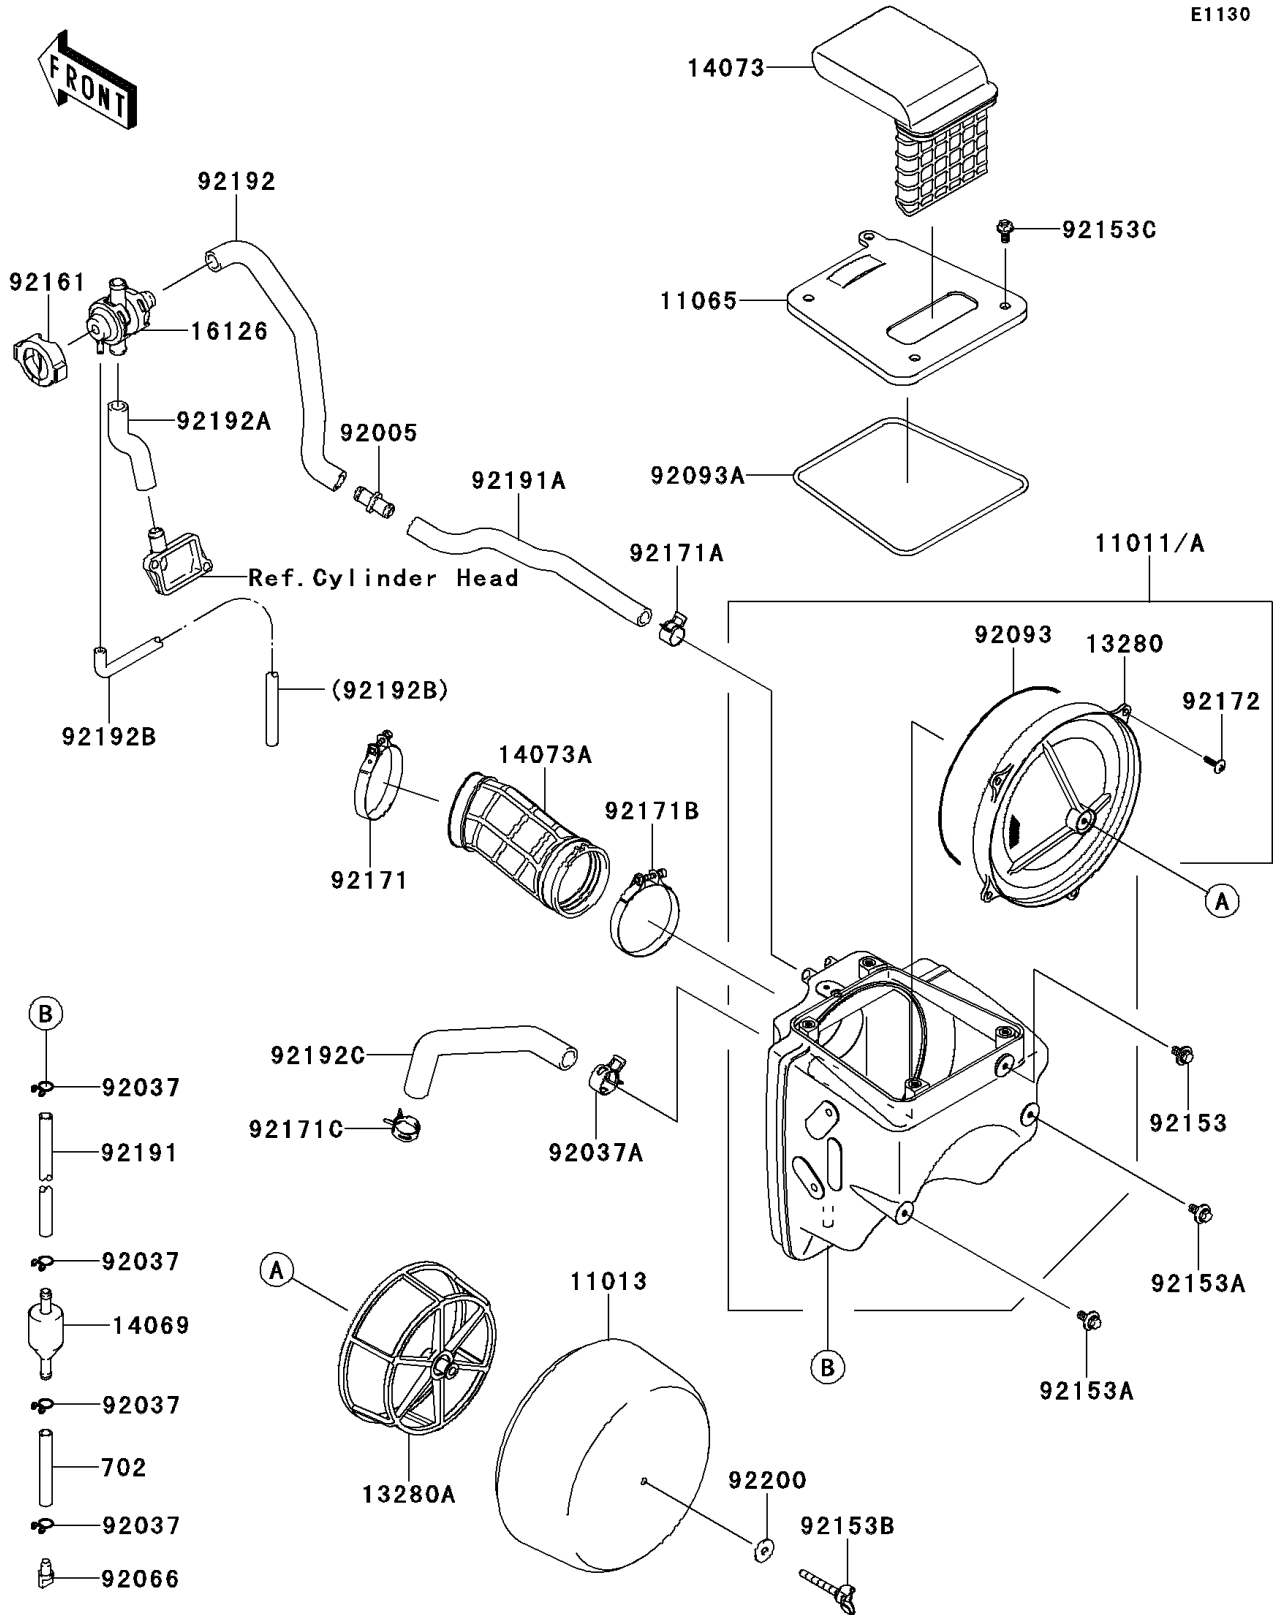

2012 KLX® 250S PARTS DIAGRAM

Air Cleaner

E1130

2012 KLX® 250S PARTS LIST

Air Cleaner

ITEM NAME	PART NUMBER	QUANTITY
TUBE-RUBBER,7X10X70 (Ref # 702)	702A0770	1
ELEMENT-AIR FILTER (Ref # 11013)	11013-0030	1
CAP,AIR FILTER (Ref # 11065)	11065-0232	1
HOLDER (Ref # 13280)	13280-0252	1
HOLDER (Ref # 13280A)	13280-0263	1
BREATHER (Ref # 14069)	14069-1051	1
DUCT,INTAKE (Ref # 14073)	14073-0185	1
DUCT,AIR FILTER (Ref # 14073A)	14073-1790	1
VALVE,AIR SWITING (Ref # 16126)	16126-0032	1
FITTING (Ref # 92005)	92005-1379	1
CLAMP,TUBE (Ref # 92037)	92037-147	4
CLAMP (Ref # 92037A)	92037-1860	1
PLUG,DRAIN (Ref # 92066)	92066-1211	1
SEAL,3X520 (Ref # 92093)	92093-0101	1
SEAL,4X535 (Ref # 92093A)	92093-0102	1
BOLT,6X12 (Ref # 92153)	92153-0503	1
BOLT,FLANGED,6X14 (Ref # 92153A)	92153-0936	2
BOLT,WING,6X45 (Ref # 92153B)	92153-1921	1
BOLT,FLANGED,6X12 (Ref # 92153C)	92153-1922	4
DAMPER (Ref # 92161)	92161-0482	1
CLAMP (Ref # 92171)	92171-0643	1
CLAMP (Ref # 92171A)	92171-1441	1
CLAMP,62MM (Ref # 92171B)	92171-1687	1
CLAMP (Ref # 92171C)	92171-1890	1
SCREW,5X14 (Ref # 92172)	92172-0324	4
TUBE,7X10X300 (Ref # 92191)	92191-1556	1
TUBE,AIR SWITCH-AIR FILTER (Ref # 92191A)	92191-1663	1
TUBE,ASV-FITTING (Ref # 92192)	92192-0555	1
TUBE,ASV-HEAD (Ref # 92192A)	92192-0556	1

2012 KLX® 250S PARTS LIST

Air Cleaner

ITEM NAME	PART NUMBER	QUANTITY
TUBE,ASV-CARBURETOR (Ref # 92192B)	92192-0557	1
TUBE,BREATHER (Ref # 92192C)	92192-0594	1
WASHER,6.5X20X1.6 (Ref # 92200)	92200-0411	1
CASE-AIR FILTER (Ref # 11011)	11011-0096	1
CASE-AIR FILTER (Ref # 11011A)	11011-0097	1