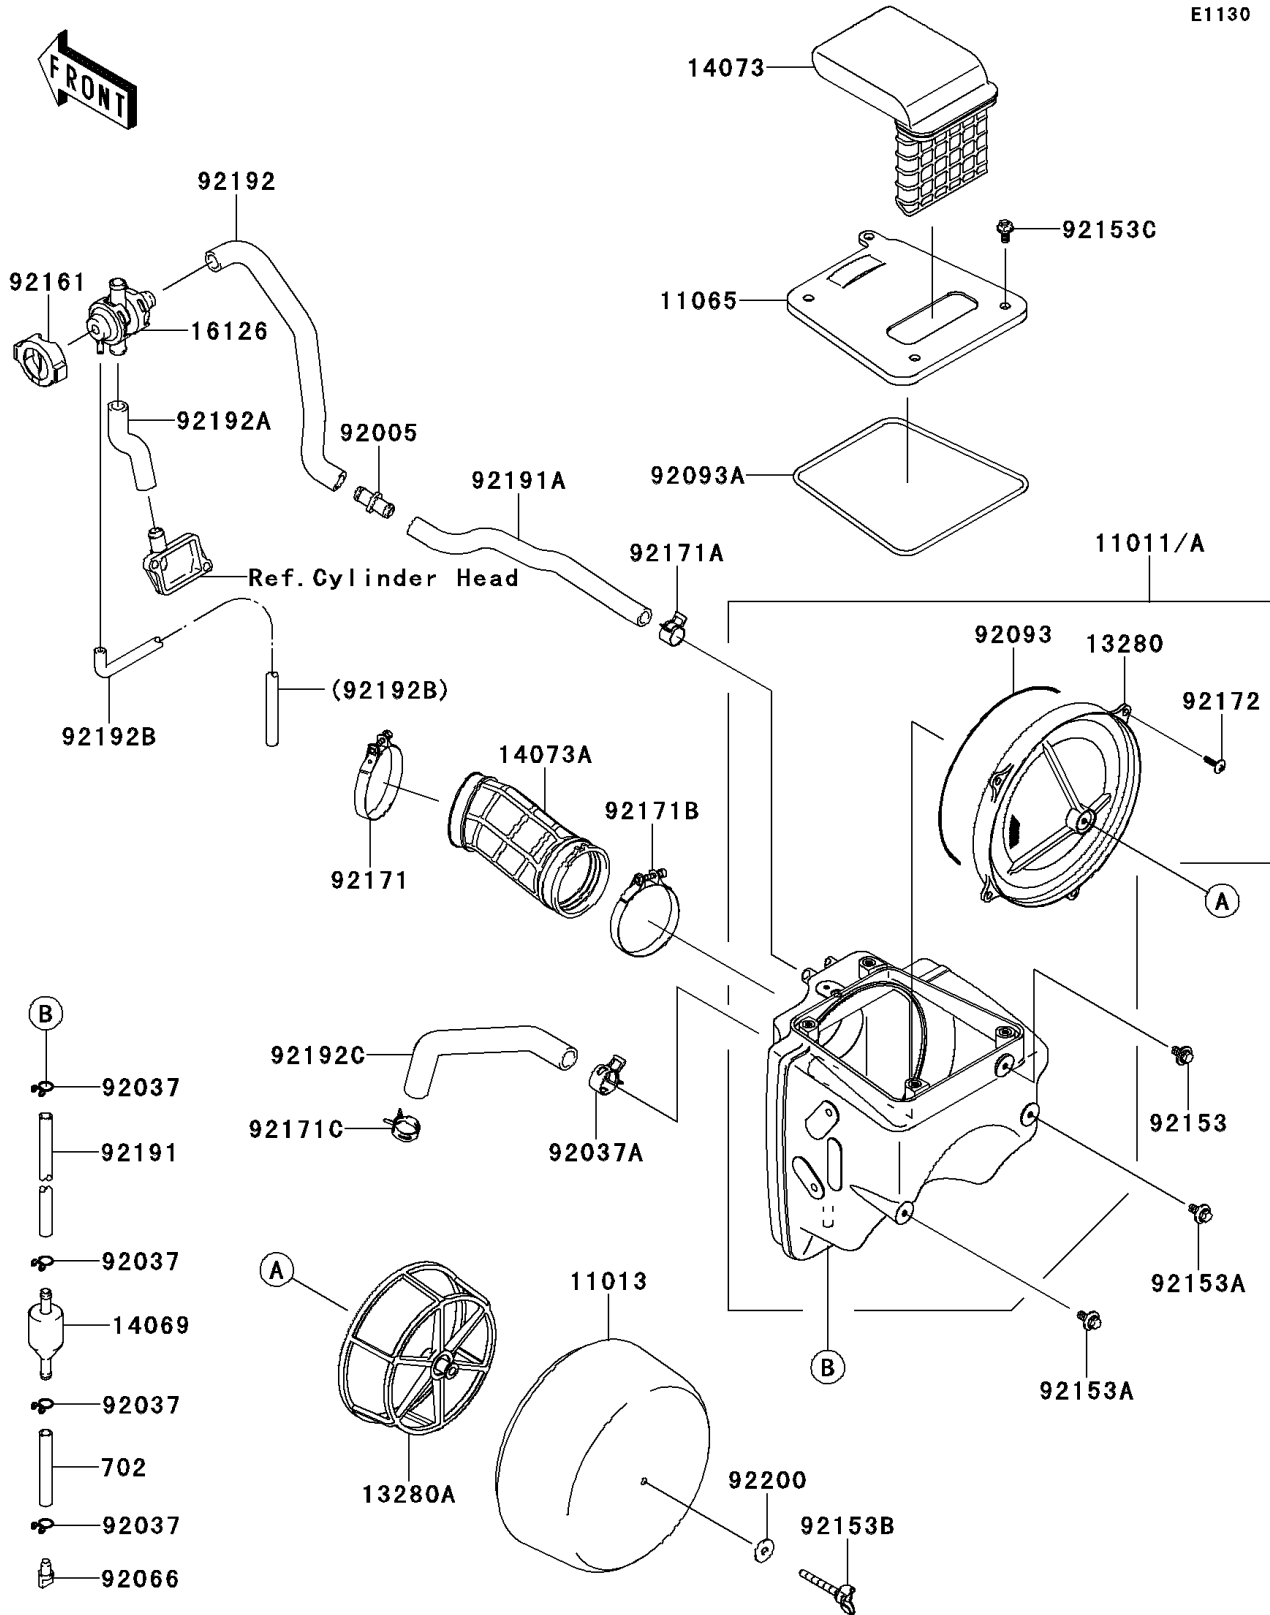

2013 KLX® 250S PARTS DIAGRAM

Air Cleaner

E1130

2013 KLX® 250S PARTS LIST

Air Cleaner

ITEM NAME	PART NUMBER	QUANTITY
TUBE-RUBBER,7X10X70 (Ref # 702)	702A0770	1
ELEMENT-AIR FILTER (Ref # 11013)	11013-0030	1
CAP,AIR FILTER (Ref # 11065)	11065-0232	1
HOLDER (Ref # 13280)	13280-0252	1
HOLDER (Ref # 13280A)	13280-0263	1
BREATHER (Ref # 14069)	14069-1051	1
DUCT,INTAKE (Ref # 14073)	14073-0185	1
DUCT,AIR FILTER (Ref # 14073A)	14073-1790	1
VALVE,AIR SWITING (Ref # 16126)	16126-0032	1
FITTING (Ref # 92005)	92005-1379	1
CLAMP,TUBE (Ref # 92037)	92037-147	4
CLAMP (Ref # 92037A)	92037-1860	1
PLUG,DRAIN (Ref # 92066)	92066-1211	1
SEAL,3X520 (Ref # 92093)	92093-0101	1
SEAL,4X535 (Ref # 92093A)	92093-0102	1
BOLT,6X12 (Ref # 92153)	92153-0503	1
BOLT,FLANGED,6X14 (Ref # 92153A)	92153-0936	2
BOLT,WING,6X45 (Ref # 92153B)	92153-1921	1
BOLT,FLANGED,6X12 (Ref # 92153C)	92153-1922	4
DAMPER (Ref # 92161)	92161-0482	1
CLAMP (Ref # 92171)	92171-0643	1
CLAMP (Ref # 92171A)	92171-1441	1
CLAMP,62MM (Ref # 92171B)	92171-1687	1
CLAMP (Ref # 92171C)	92171-1890	1
SCREW,5X14 (Ref # 92172)	92172-0324	4
TUBE,7X10X300 (Ref # 92191)	92191-1556	1
TUBE,AIR SWITCH-AIR FILTER (Ref # 92191A)	92191-1663	1
TUBE,ASV-FITTING (Ref # 92192)	92192-0555	1
TUBE,ASV-HEAD (Ref # 92192A)	92192-0556	1

2013 KLX® 250S PARTS LIST

Air Cleaner

ITEM NAME	PART NUMBER	QUANTITY
TUBE,ASV-CARBURETOR (Ref # 92192B)	92192-0557	1
TUBE,BREATHER (Ref # 92192C)	92192-0594	1
WASHER,6.5X20X1.6 (Ref # 92200)	92200-0411	1
CASE-AIR FILTER (Ref # 11011)	11011-0096	1
CASE-AIR FILTER (Ref # 11011A)	11011-0097	1