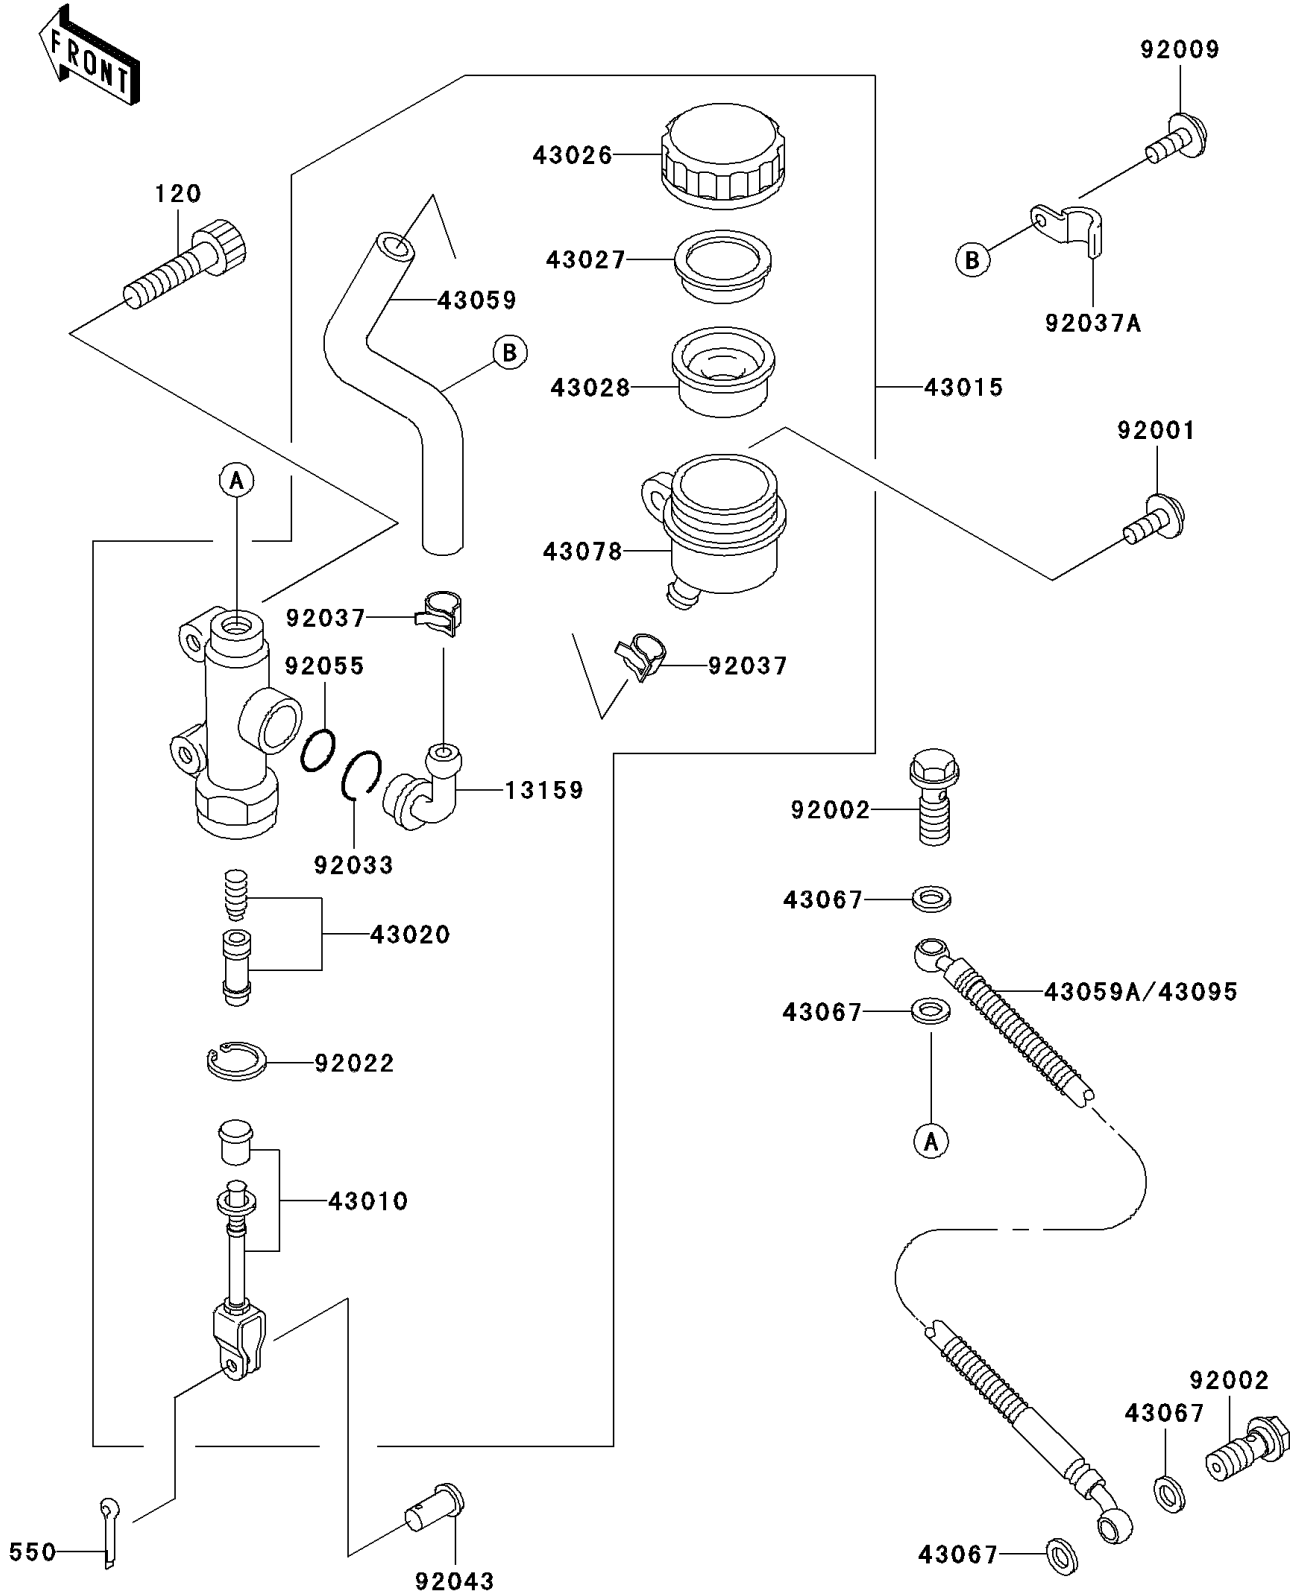

2004 Concours PARTS DIAGRAM

Rear Master Cylinder

F2293

2004 Concours PARTS LIST

Rear Master Cylinder

ITEM NAME	PART NUMBER	QUANTITY
BOLT-SOCKET,8X30 (Ref # 120)	120P0830	2
PIN-COTTER,2.0X15 (Ref # 550)	550D2015	1
CONNECTOR,RR MASTER CYLINDER (Ref # 13159)	13159-1052	1
ROD-ASSY-BRAKE (Ref # 43010)	43010-1066	1
CYLINDER-ASSY-MASTER,RR (Ref # 43015)	43015-1359	1
PISTON-COMP-BRAKE,RR (Ref # 43020)	43020-1067	1
CAP-BRAKE (Ref # 43026)	43026-1051	1
PLATE-DIAPHRAGM (Ref # 43027)	43027-1051	1
DIAPHRAGM,MASTER CYLINDER (Ref # 43028)	43028-1057	1
HOSE-BRAKE,RR MASTER CYLINDER (Ref # 43059)	43059-1374	1
WASHER,10.5X15X1.5 (Ref # 43067)	43067-001	4
RESERVOIR,RR MASTER CYLINDER (Ref # 43078)	43078-1165	1
HOSE-BRAKE,RR (Ref # 43095)	43095-1391	1
BOLT,W/P,6X16 (Ref # 92001)	92001-1860	1
BOLT,OIL,L=23 (Ref # 92002)	92002-1888	2
SCREW,6X8 (Ref # 92009)	92009-1294	1
WASHER,CIRCRIP (Ref # 92022)	92022-1601	1
RING-SNAP,20.5MM (Ref # 92033)	92033-1186	1
CLAMP,BRAKE HOSE (Ref # 92037)	92037-1547	2
CLAMP,HOSE (Ref # 92037A)	92037-1807	1
PIN,8MM (Ref # 92043)	92043-1303	1
RING-O,MASTER CYLINDER (Ref # 92055)	92055-1251	1