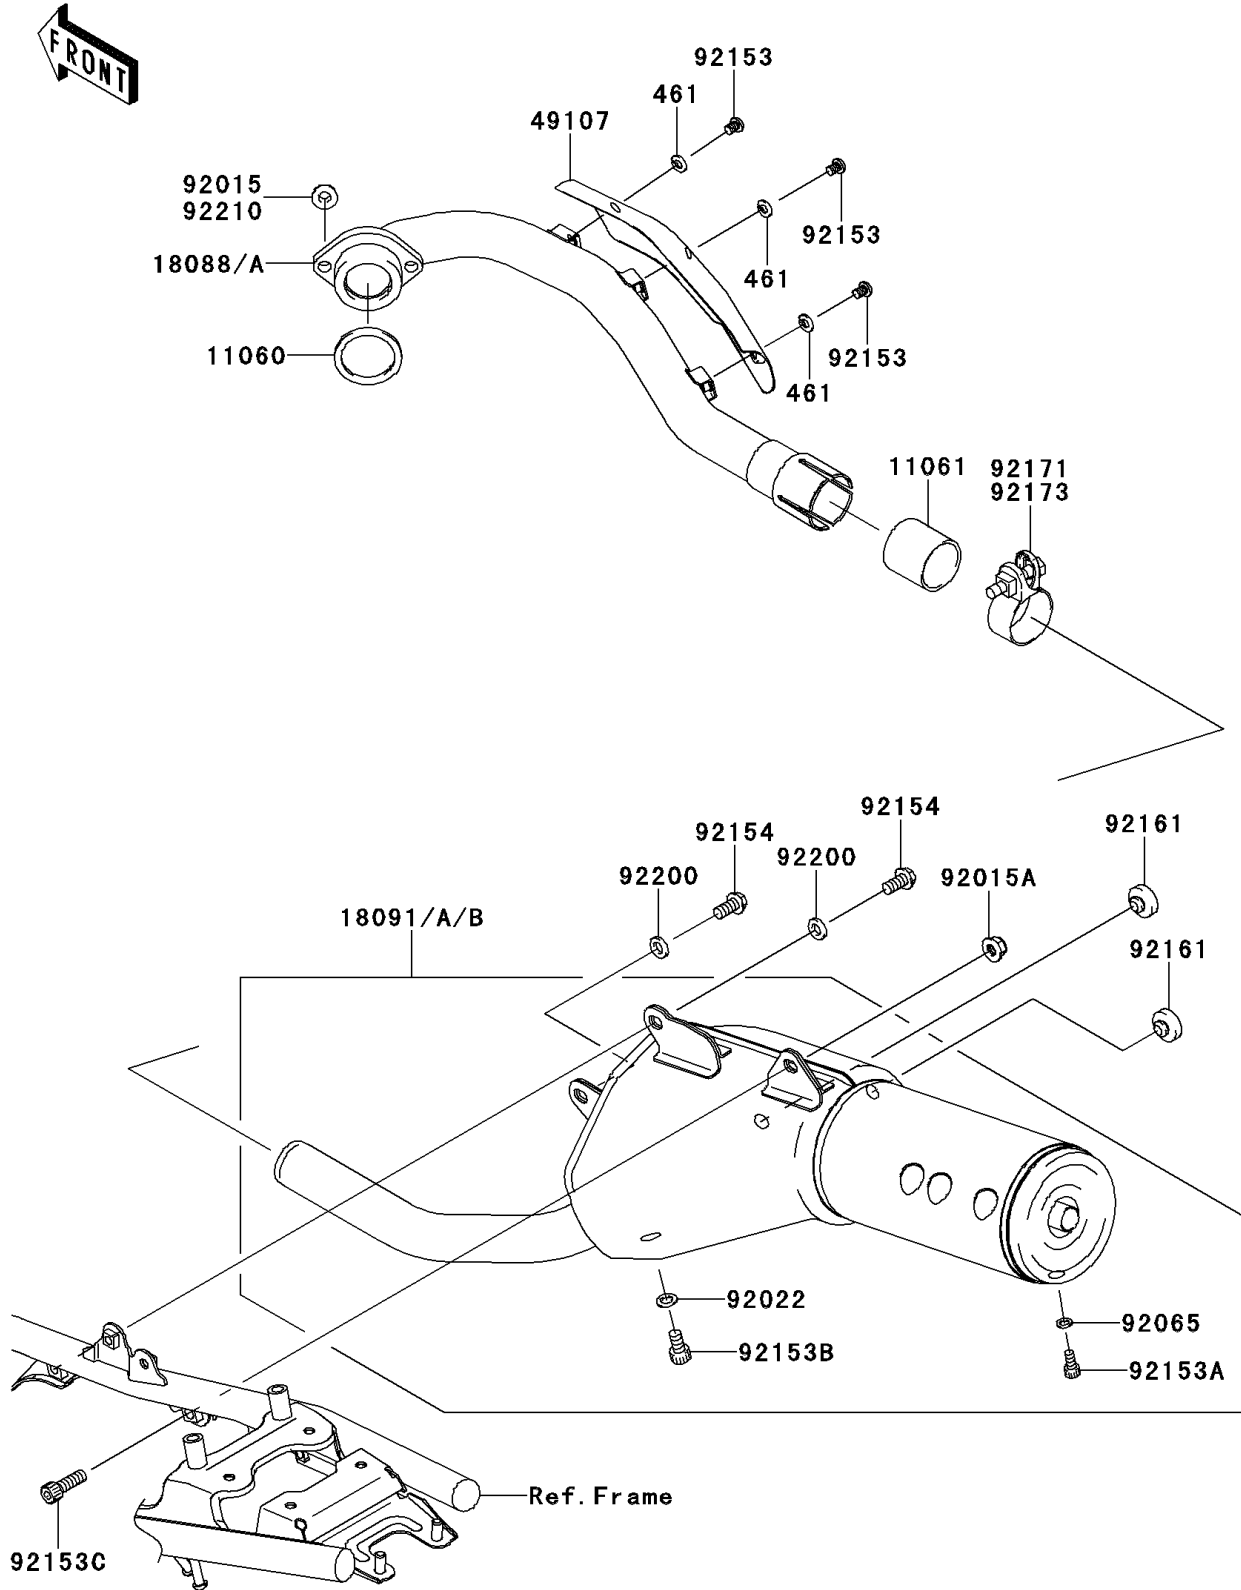

2010 KLX® 250S PARTS DIAGRAM

Muffler(s)

E1140

2010 KLX® 250S PARTS LIST

Muffler(s)

ITEM NAME	PART NUMBER	QUANTITY
WASHER-SPRING,6MM (Ref # 461)	461S0600	3
GASKET,EXHAUST PIPE (Ref # 11060)	11060-1203	1
GASKET,EXHAUST PIPE CONNECTING (Ref # 11061)	11061-1055	1
PIPE-EXHAUST (Ref # 18088)	18088-0512	1
BODY-COMP-MUFFLER (Ref # 18091)	18091-0581	1
COVER-EXHAUST PIPE (Ref # 49107)	49107-0062	1
NUT,8MM (Ref # 92015)	92015-1402	2
NUT,8MM (Ref # 92015A)	92015-1432	1
WASHER,8.2X14X1.0 (Ref # 92022)	92022-1488	1
GASKET (Ref # 92065)	92065-096	1
BOLT,6X8 (Ref # 92153)	92153-0578	3
BOLT,SOCKET,6X12 (Ref # 92153A)	92153-1347	1
BOLT,SOCKET,8X14 (Ref # 92153B)	92153-1348	1
BOLT,SOCKET,8X25 (Ref # 92153C)	92153-1350	1
BOLT,FLANGED,8X16 (Ref # 92154)	92154-0059	2
DAMPER (Ref # 92161)	92161-0336	2
CLAMP (Ref # 92171)	92171-0631	1
WASHER,8.1X15X2.3 (Ref # 92200)	92200-0449	2