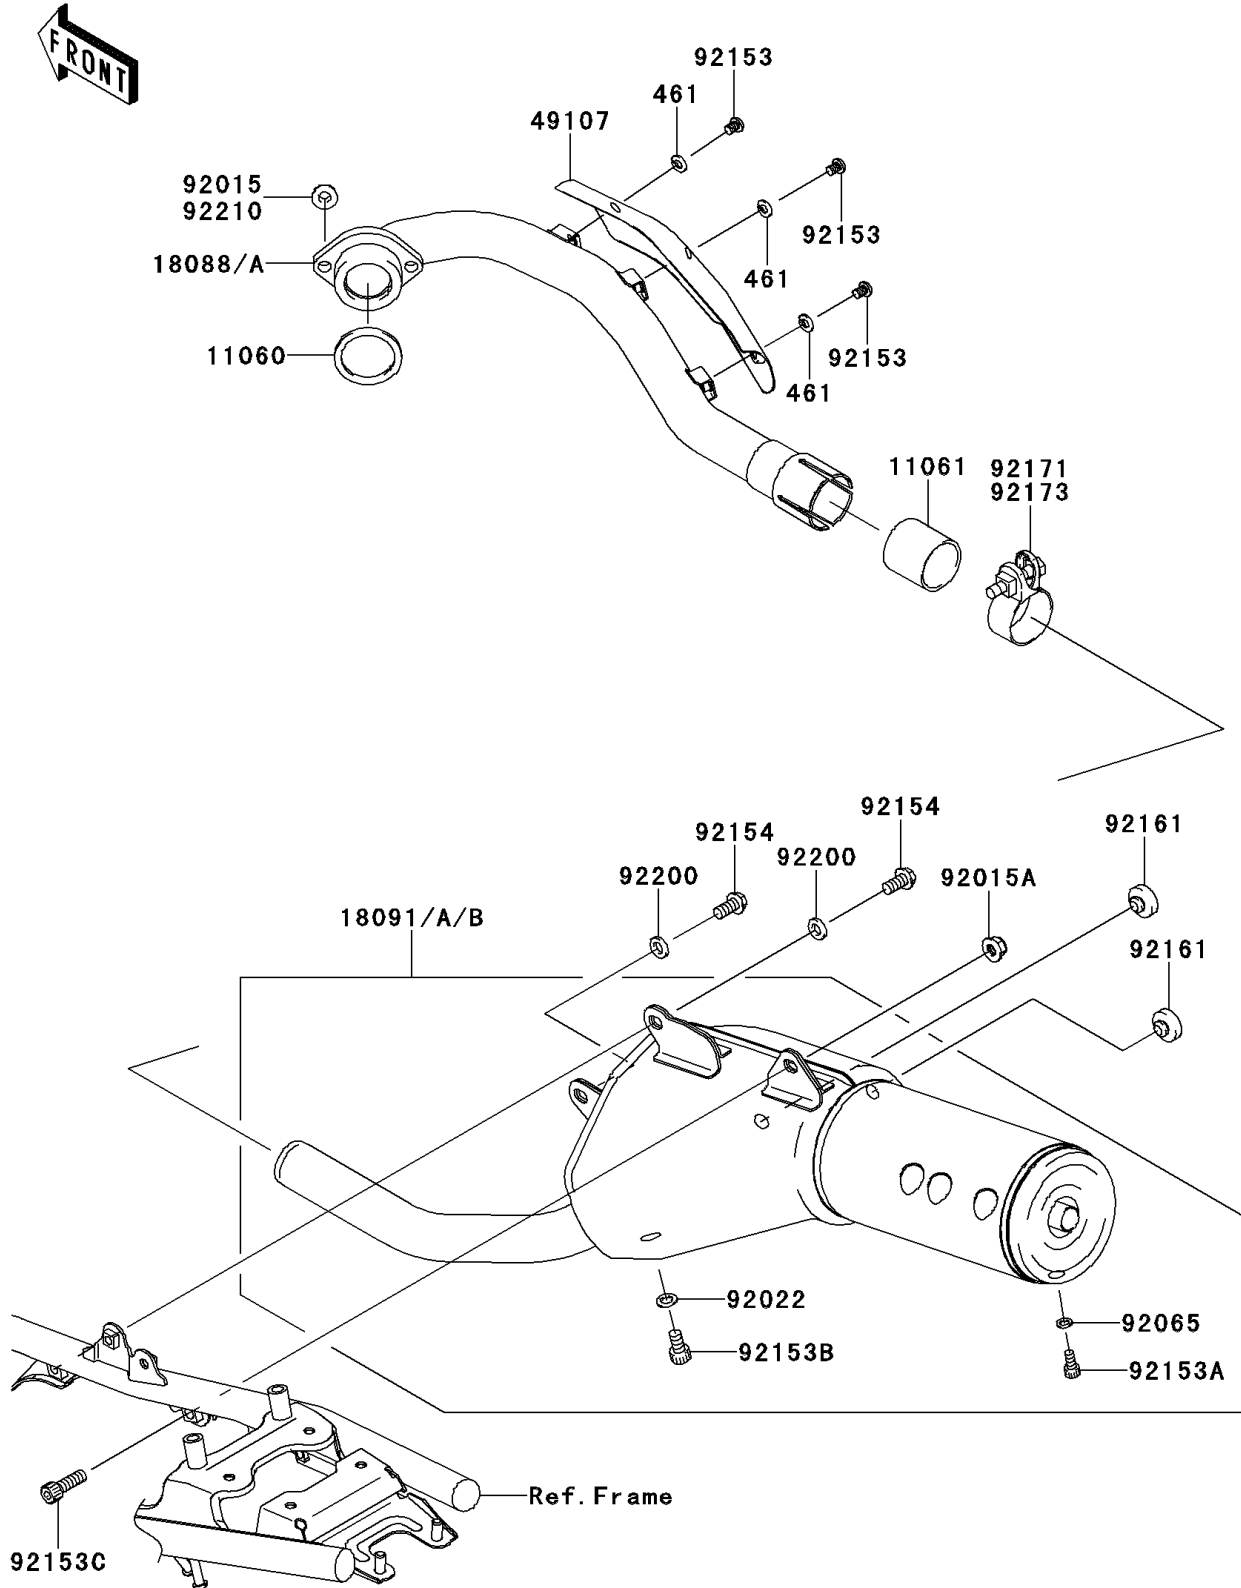

2011 KLX250S (Canada Only) PARTS DIAGRAM

Muffler(s)

E1140

2011 KLX250S (Canada Only) PARTS LIST

Muffler(s)

ITEM NAME	PART NUMBER	QUANTITY
WASHER-SPRING,6MM (Ref # 461)	461S0600	3
GASKET,EXHAUST PIPE (Ref # 11060)	11060-1203	1
GASKET,EXHAUST PIPE CONNECTING (Ref # 11061)	11061-1055	1
PIPE-EXHAUST (Ref # 18088A)	18088-0594	1
BODY-COMP-MUFFLER (Ref # 18091A)	18091-0730	1
COVER-EXHAUST PIPE (Ref # 49107)	49107-0062	1
NUT,8MM (Ref # 92015A)	92015-1432	1
WASHER,8.2X14X1.0 (Ref # 92022)	92022-1488	1
GASKET (Ref # 92065)	92065-096	1
BOLT,6X8 (Ref # 92153)	92153-0578	3
BOLT,SOCKET,6X12 (Ref # 92153A)	92153-1347	1
BOLT,SOCKET,8X14 (Ref # 92153B)	92153-1348	1
BOLT,SOCKET,8X25 (Ref # 92153C)	92153-1350	1
BOLT,FLANGED,8X16 (Ref # 92154)	92154-0059	2
DAMPER (Ref # 92161)	92161-0336	2
CLAMP (Ref # 92171)	92171-0631	1
WASHER,8.1X15X2.3 (Ref # 92200)	92200-0449	2
NUT,8MM (Ref # 92210)	92210-0076	2