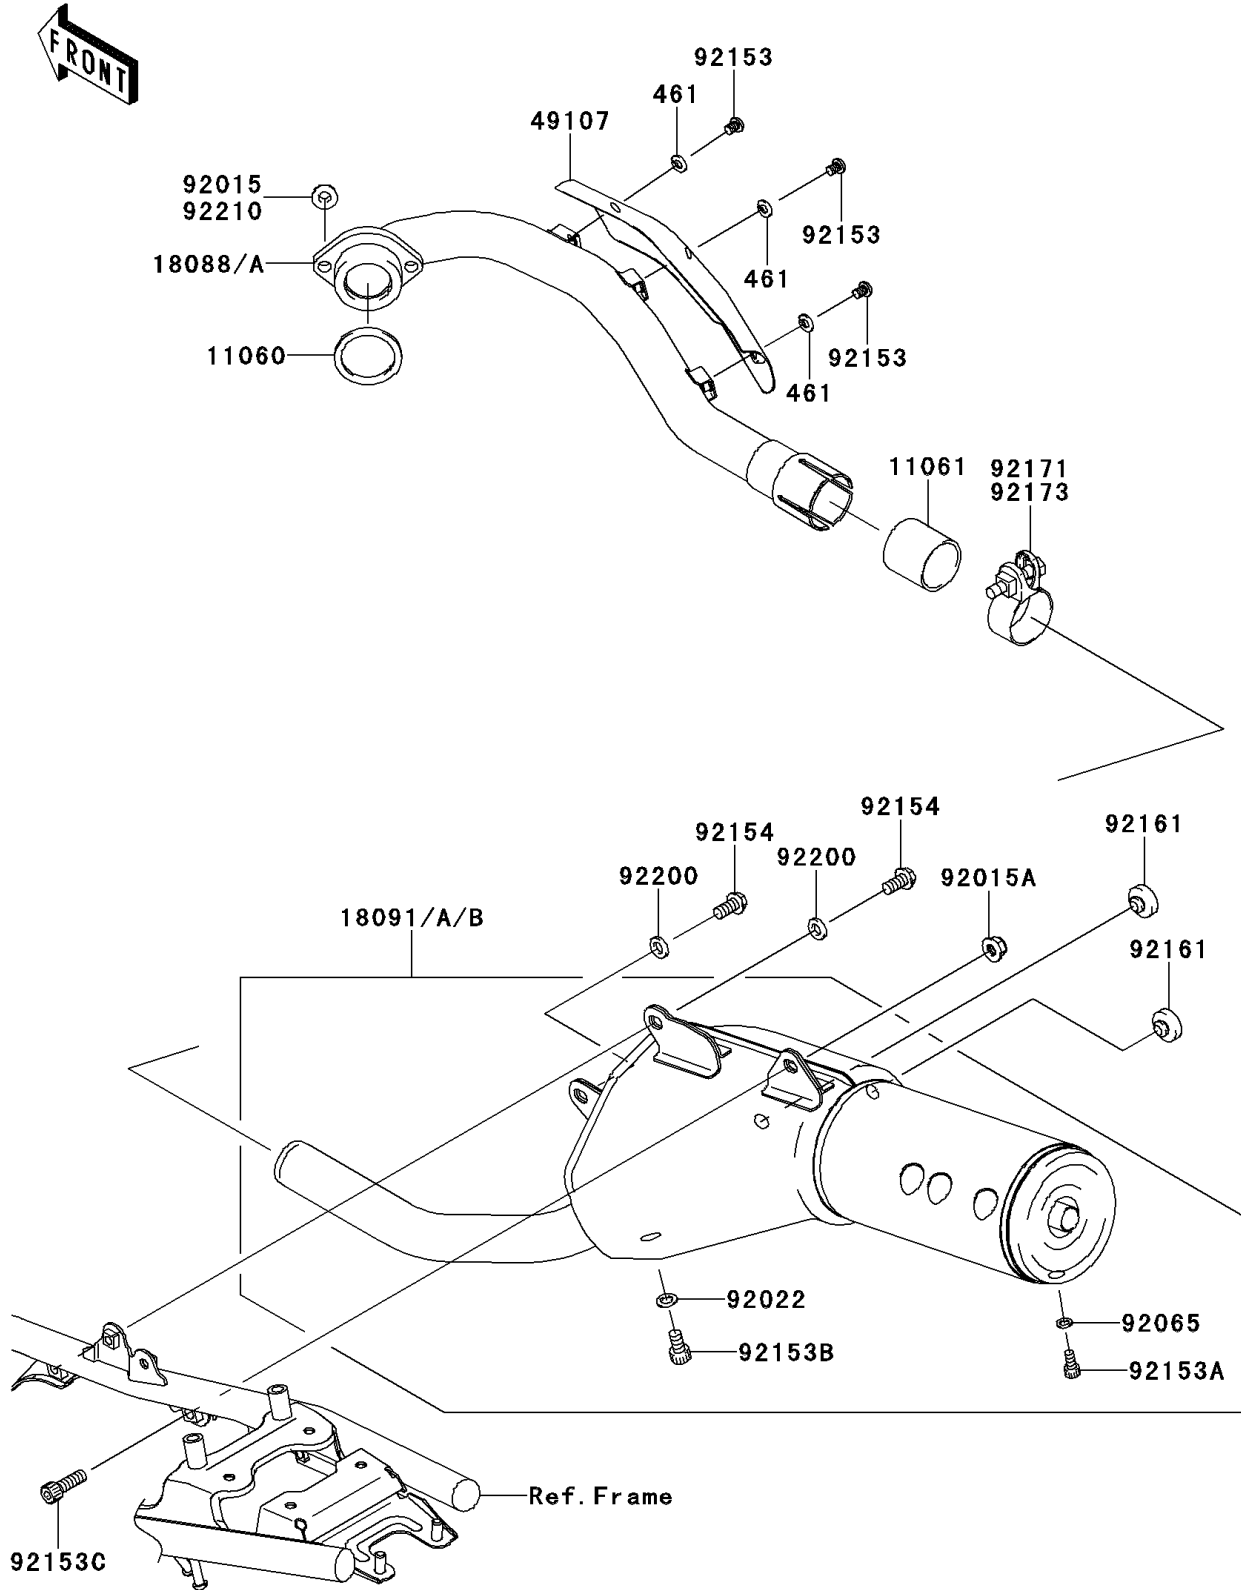

2013 KLX® 250S PARTS DIAGRAM

Muffler(s)

E1140

2013 KLX® 250S PARTS LIST

Muffler(s)

ITEM NAME	PART NUMBER	QUANTITY
WASHER-SPRING,6MM (Ref # 461)	461S0600	3
GASKET,EXHAUST PIPE (Ref # 11060)	11060-1203	1
GASKET,EXHAUST PIPE CONNECTING (Ref # 11061)	11061-1055	1
PIPE-EXHAUST (Ref # 18088A)	18088-0594	1
BODY-COMP-MUFFLER (Ref # 18091B)	18091-0842	1
COVER-EXHAUST PIPE (Ref # 49107)	49107-0062	1
NUT,8MM (Ref # 92015A)	92015-1432	1
WASHER,8.2X14X1.0 (Ref # 92022)	92022-1488	1
GASKET (Ref # 92065)	92065-096	1
BOLT,6X8 (Ref # 92153)	92153-0578	3
BOLT,SOCKET,6X12 (Ref # 92153A)	92153-1347	1
BOLT,SOCKET,8X14 (Ref # 92153B)	92153-1348	1
BOLT,SOCKET,8X25 (Ref # 92153C)	92153-1350	1
BOLT,FLANGED,8X16 (Ref # 92154)	92154-0059	2
DAMPER (Ref # 92161)	92161-0336	2
CLAMP,38MM (Ref # 92173)	92173-0997	1
WASHER,8.1X15X2.3 (Ref # 92200)	92200-0449	2
NUT,8MM (Ref # 92210)	92210-0076	2