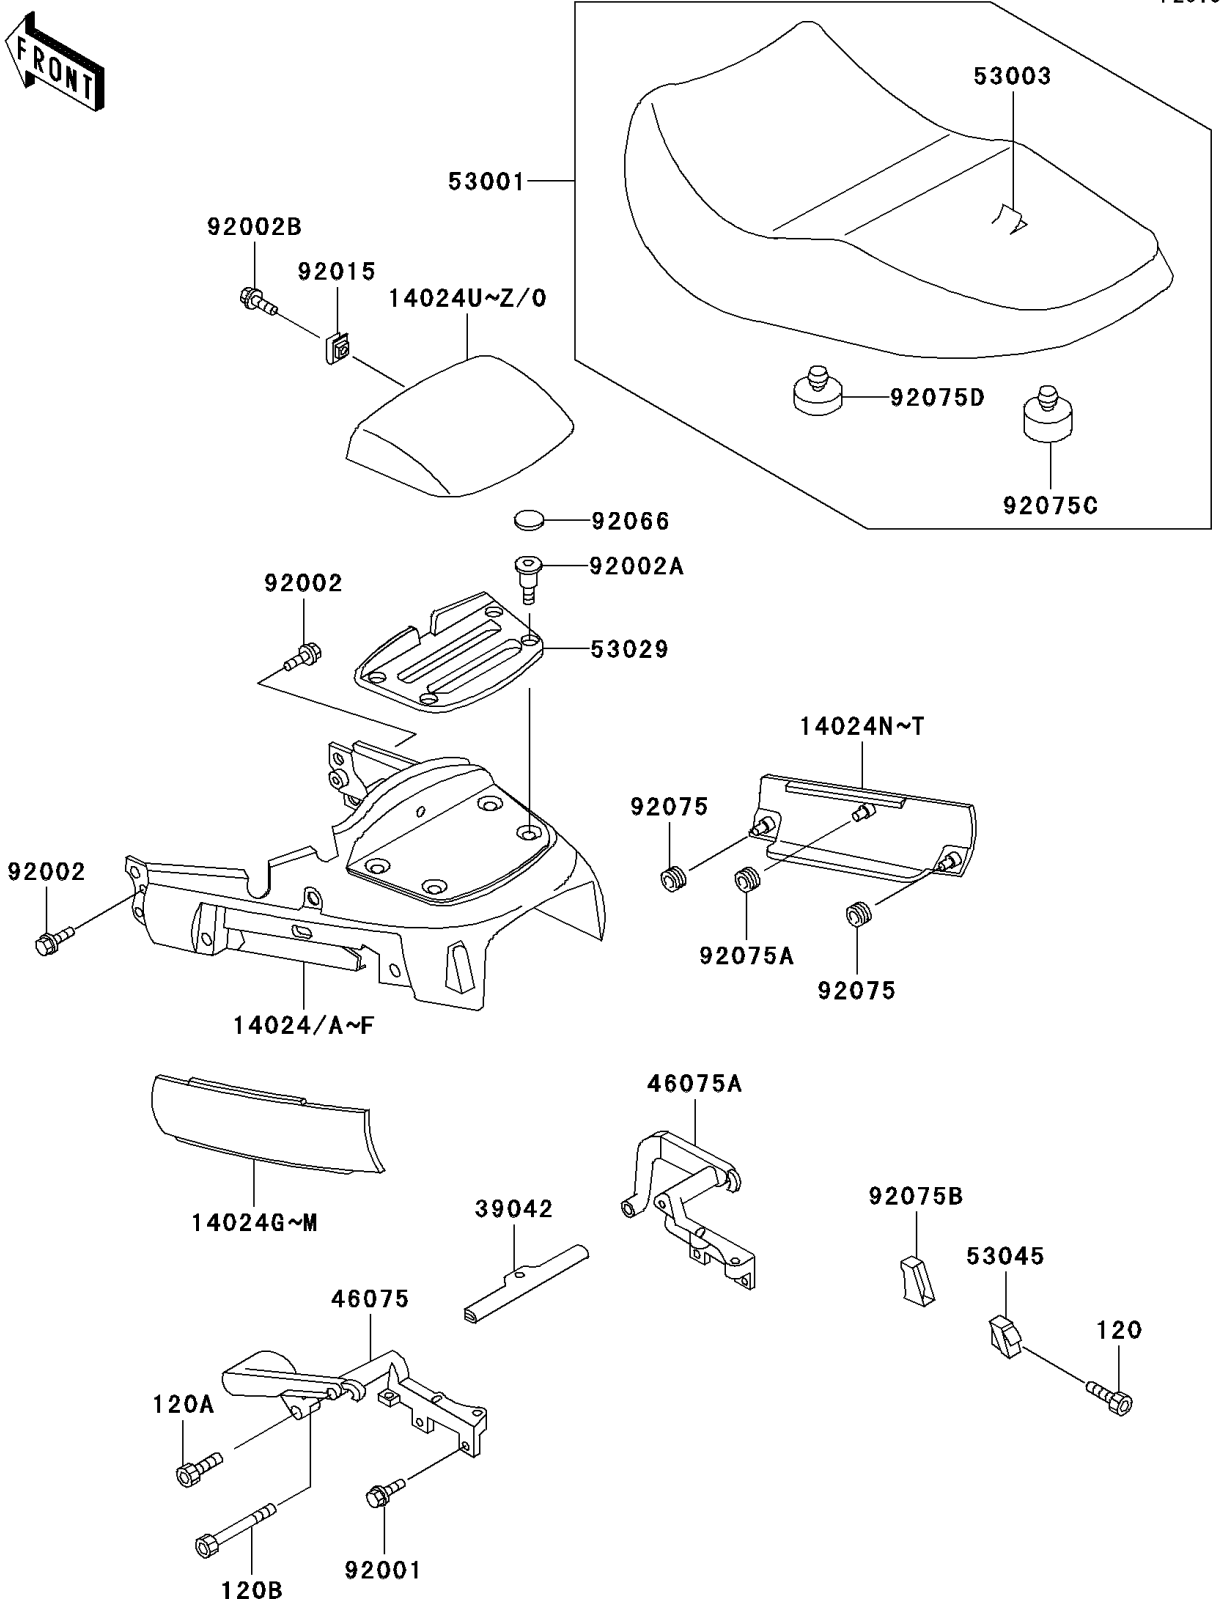

# 2000 Concours PARTS DIAGRAM

Seat(ZG1000-A15-A18)

## 2000 Concours PARTS LIST

Seat(ZG1000-A15-A18)

ITEM NAME	PART NUMBER	QUANTITY
CROSSMEMBER,SEAT GRIP (Ref # 39042)	39042-1052	1
GRIP,SEAT,RR,LH (Ref # 46075)	46075-1070	1
GRIP,SEAT,RR,RH (Ref # 46075A)	46075-1071	1
SEAT-ASSY,DUAL,BLACK (Ref # 53001)	53001-1742-MA	1
LEATHER,SEAT,BLACK (Ref # 53003)	53003-1289-MA	1
CARRIER,TAIL (Ref # 53029)	53029-1069	1
HOOK-ASSY,BUNGEE CORD (Ref # 53045)	53045-1052	2
BOLT,8X18 (Ref # 92001)	92001-1359	4
BOLT,6X25 (Ref # 92002)	92002-1135	2
BOLT,SOCKET,8X23.5 (Ref # 92002A)	92002-1598	4
BOLT,5MM (Ref # 92002B)	92002-1724	1
NUT,5MM (Ref # 92015)	92015-1710	1
PLUG (Ref # 92066)	92066-1216	4
DAMPER (Ref # 92075)	92075-051	4
BOLT-SOCKET,6X14 (Ref # 120)	120P0614	2
BOLT-SOCKET,8X25,BLACK (Ref # 120A)	120S0825	2
BOLT-SOCKET (Ref # 120B)	120S0890	2
DAMPER (Ref # 92075A)	92075-1470	2
DAMPER,BUNGEE CORD HOOK (Ref # 92075B)	92075-1823	2
DAMPER (Ref # 92075C)	92075-1876	2
DAMPER (Ref # 92075D)	92075-281	5
COVER,SEAT,C.P.RED (Ref # 14024)	14024-1224-A5	1
COVER,SEAT,C.P.RED (Ref # 14024F)	14024-1224-V9	1
COVER,SEAT COVER,LH,C.P.RED (Ref # 14024G)	14024-1225-A5	1
COVER,SEAT COVER,LH,C.P.RED (Ref # 14024M)	14024-1225-V9	1
COVER,SEAT COVER,RH,C.P.RED (Ref # 14024N)	14024-1226-A5	1
COVER,SEAT COVER,RH,C.P.RED (Ref # 14024T)	14024-1226-V9	1
COVER,CARRIER,C.P.RED (Ref # 14024U)	14024-1227-A5	1
COVER,CARRIER,C.P.RED (Ref # 140240)	14024-1227-V9	1