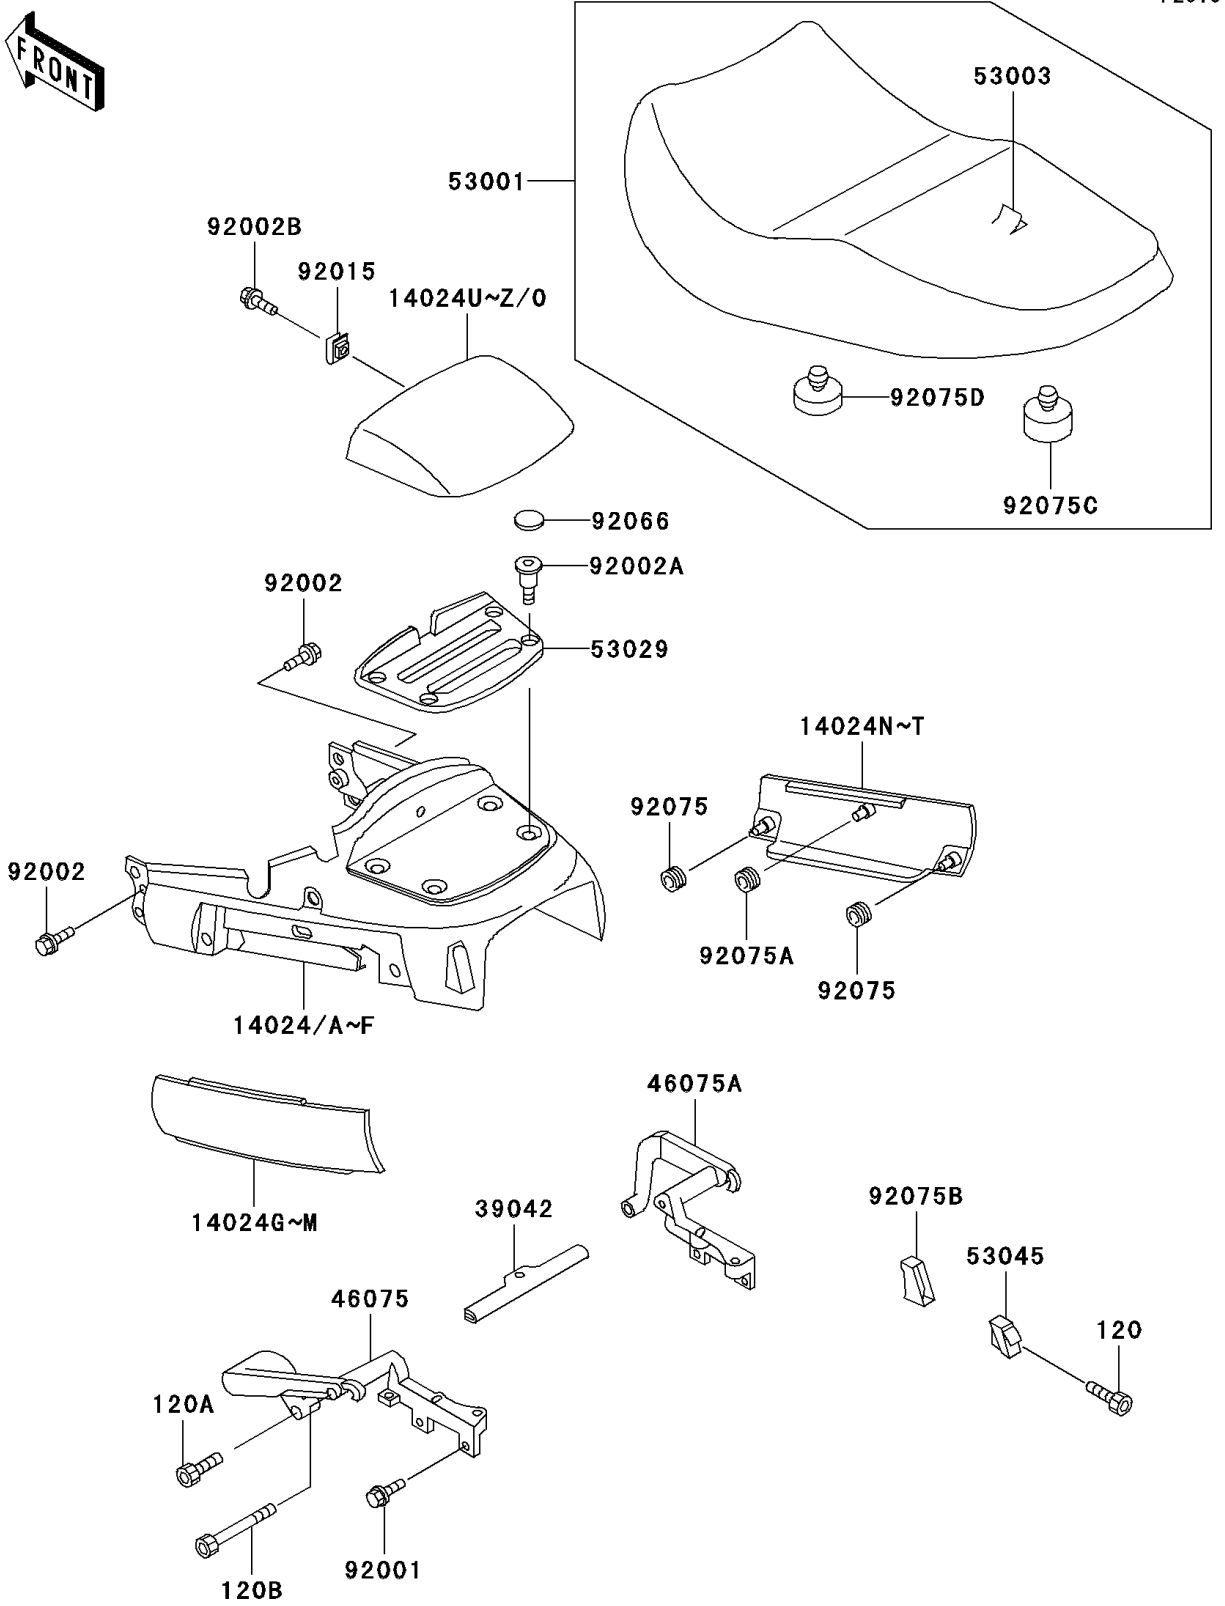

# 2001 Concours PARTS DIAGRAM

Seat(ZG1000-A15-A18)

## 2001 Concours PARTS LIST

Seat(ZG1000-A15-A18)

ITEM NAME	PART NUMBER	QUANTITY
CROSSMEMBER,SEAT GRIP (Ref # 39042)	39042-1052	1
GRIP,SEAT,RR,LH (Ref # 46075)	46075-1070	1
GRIP,SEAT,RR,RH (Ref # 46075A)	46075-1071	1
SEAT-ASSY,DUAL,BLACK (Ref # 53001)	53001-1742-MA	1
LEATHER,SEAT,BLACK (Ref # 53003)	53003-1289-MA	1
CARRIER,TAIL (Ref # 53029)	53029-1069	1
HOOK-ASSY,BUNGEE CORD (Ref # 53045)	53045-1052	2
BOLT,8X18 (Ref # 92001)	92001-1359	4
BOLT,6X25 (Ref # 92002)	92002-1135	2
BOLT,SOCKET,8X23.5 (Ref # 92002A)	92002-1598	4
BOLT,5MM (Ref # 92002B)	92002-1724	1
NUT,5MM (Ref # 92015)	92015-1710	1
PLUG (Ref # 92066)	92066-1216	4
DAMPER (Ref # 92075)	92075-051	4
BOLT-SOCKET,6X14 (Ref # 120)	120P0614	2
BOLT-SOCKET,8X25,BLACK (Ref # 120A)	120S0825	2
BOLT-SOCKET (Ref # 120B)	120S0890	2
DAMPER (Ref # 92075A)	92075-1470	2
DAMPER,BUNGEE CORD HOOK (Ref # 92075B)	92075-1823	2
DAMPER (Ref # 92075C)	92075-1876	2
DAMPER (Ref # 92075D)	92075-281	5
COVER,SEAT,C.P.RED (Ref # 14024)	14024-1224-A5	1
COVER,SEAT,M.S.BLUE (Ref # 14024B)	14024-1224-HM	1
COVER,SEAT COVER,LH,C.P.RED (Ref # 14024G)	14024-1225-A5	1
COVER,SEAT COVER,LH,M.S.BLUE (Ref # 14024I)	14024-1225-HM	1
COVER,SEAT COVER,RH,C.P.RED (Ref # 14024N)	14024-1226-A5	1
COVER,SEAT COVER,RH,M.S.BLUE (Ref # 14024P)	14024-1226-HM	1
COVER,CARRIER,C.P.RED (Ref # 14024U)	14024-1227-A5	1
COVER,CARRIER,M.S.BLUE (Ref # 14024W)	14024-1227-HM	1