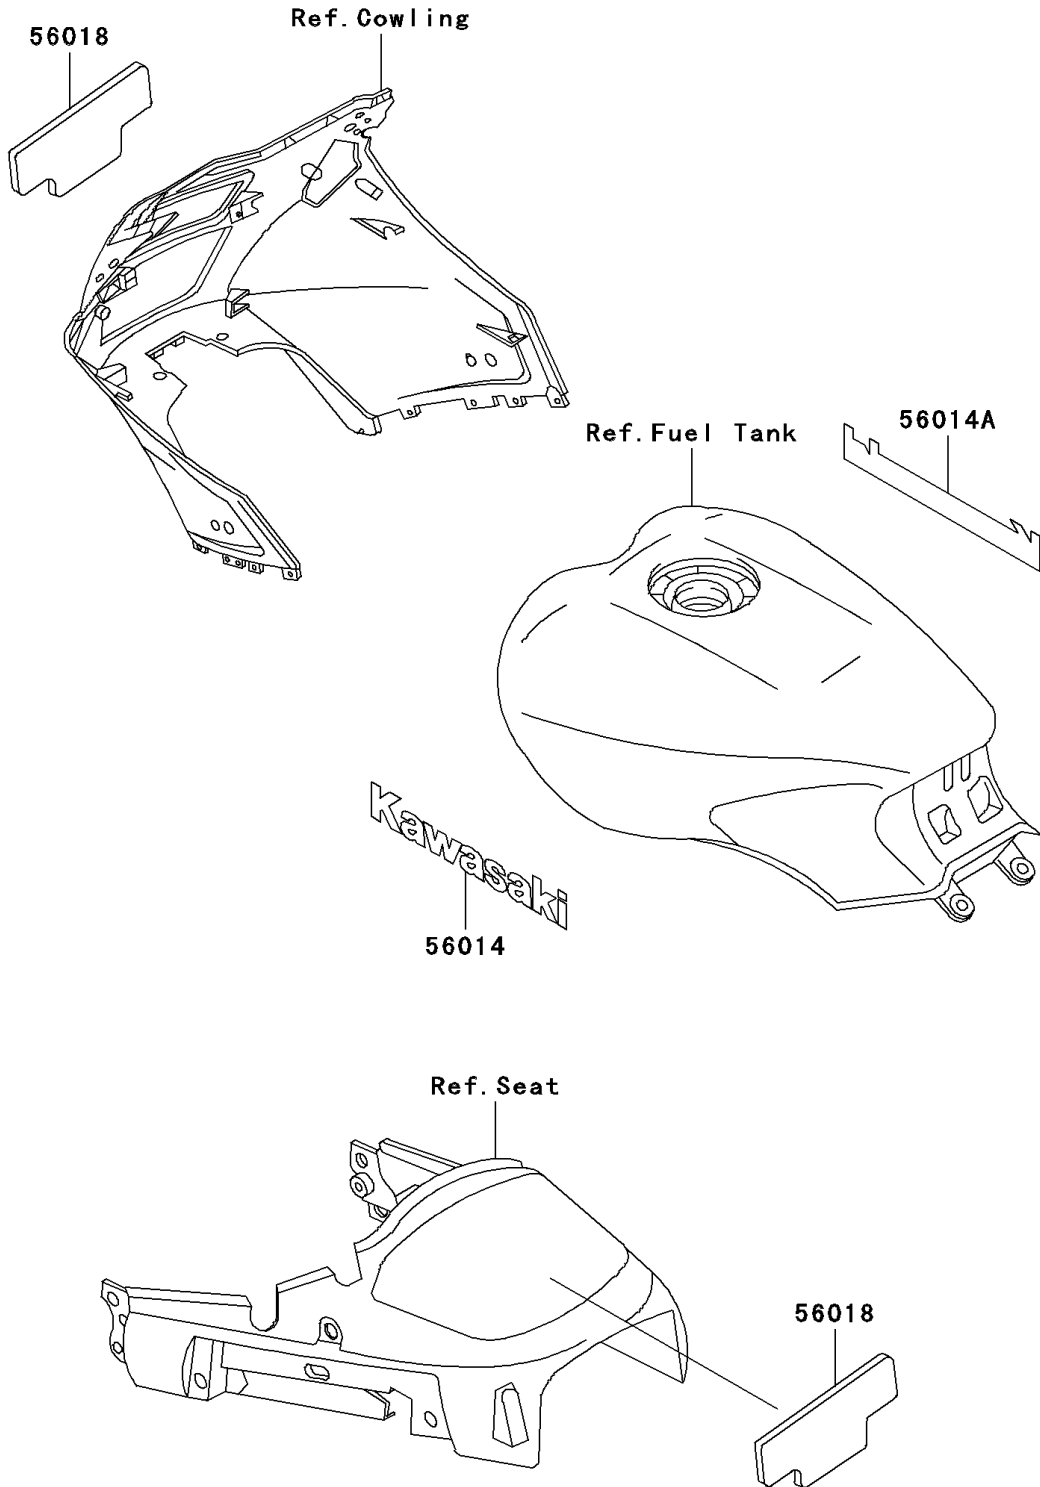

2001 Concours PARTS DIAGRAM

Decals

F2861

2001 Concours PARTS LIST

Decals

ITEM NAME	PART NUMBER	QUANTITY
EMBLEM,FUEL TANK,LH,KAWASAKI (Ref # 56014)	56014-1134	1
EMBLEM,FUEL TANK,RH,KAWASAKI (Ref # 56014A)	56014-1135	1
MARK,CARRIER COVER&SCREEN (Ref # 56018)	56018-1869	2