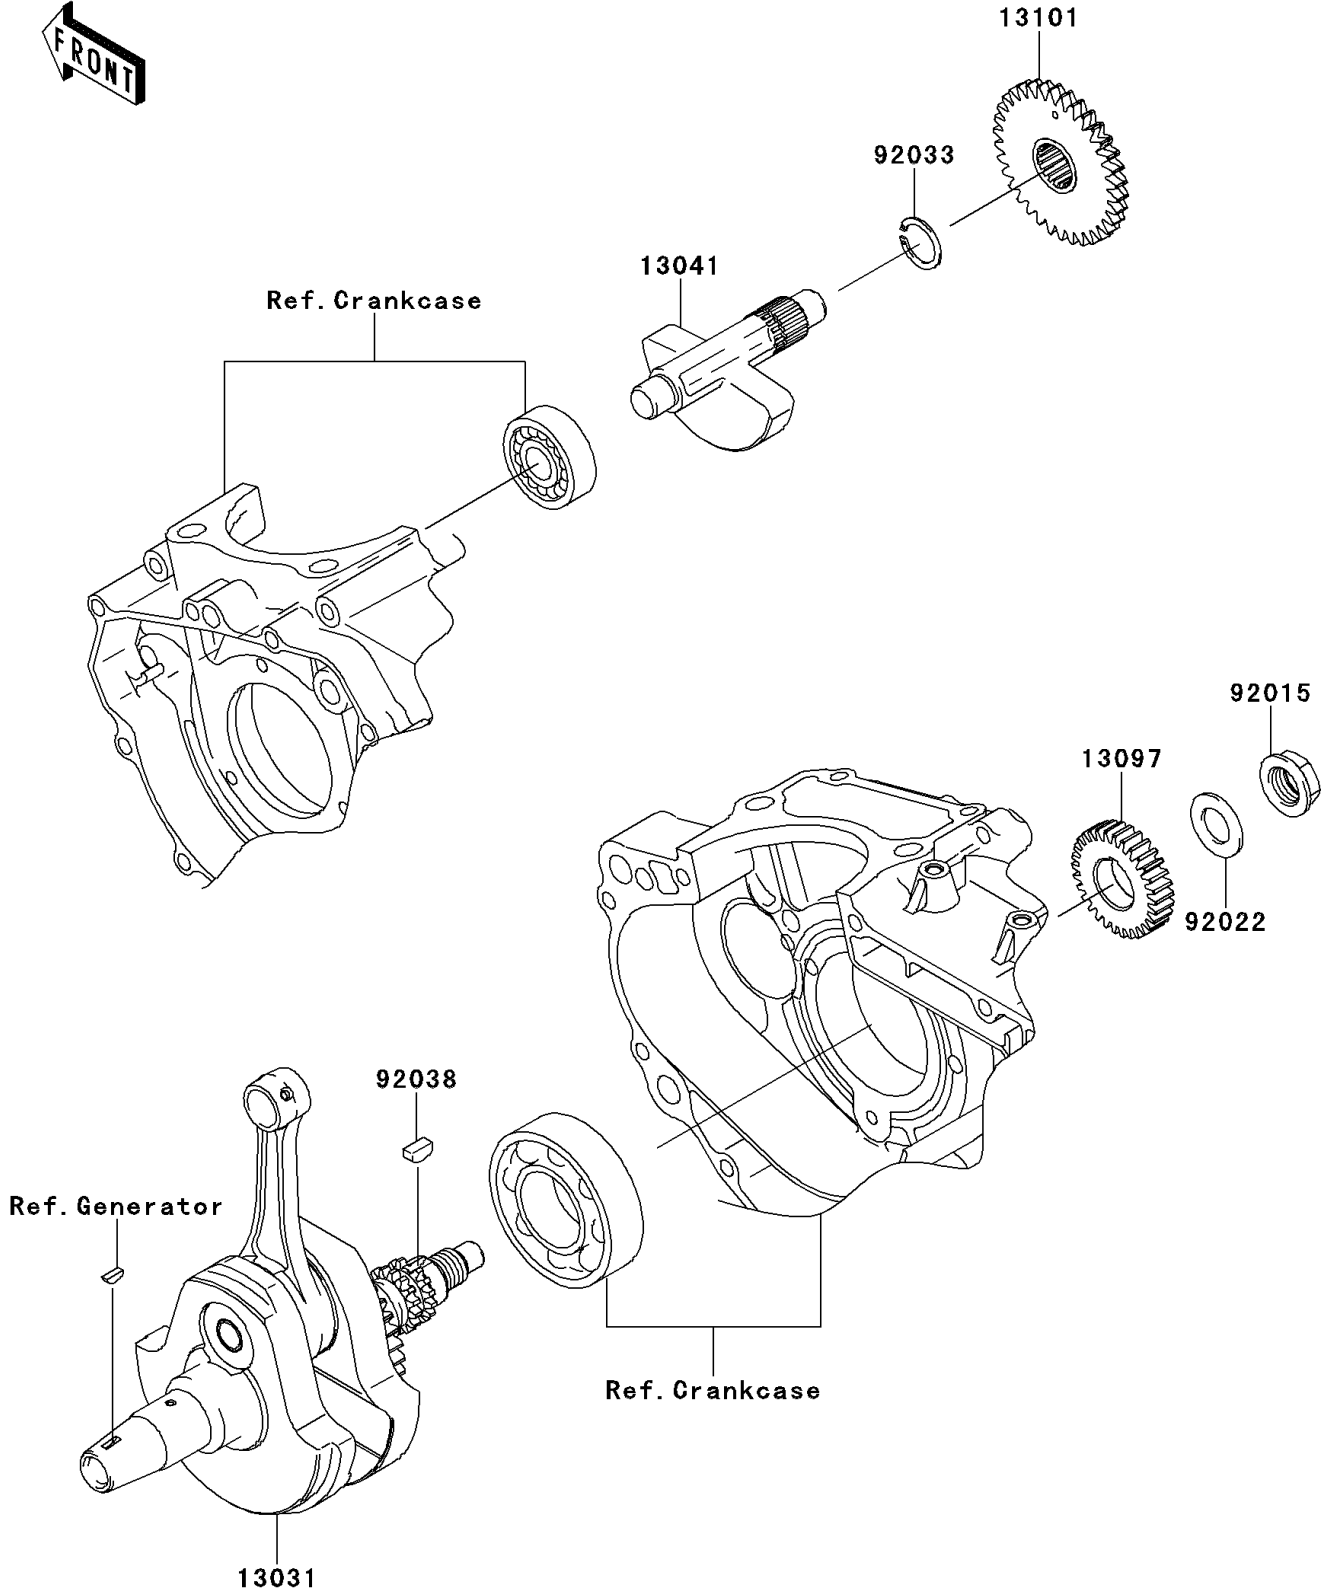

2011 KLX250S (Canada Only) PARTS DIAGRAM

Crankshaft

E1321

2011 KLX250S (Canada Only) PARTS LIST

Crankshaft

ITEM NAME	PART NUMBER	QUANTITY
CRANKSHAFT-COMP (Ref # 13031)	13031-0103	1
BALANCER (Ref # 13041)	13041-0001	1
GEAR-PRIMARY SPUR,30T (Ref # 13097)	13097-0087	1
GEAR-ASSY,BALANCER (Ref # 13101)	13101-1253	1
NUT,16MM (Ref # 92015)	92015-1581	1
WASHER,16.3X29X1.75 (Ref # 92022)	92022-1356	1
RING-SNAP,18MM (Ref # 92033)	92033-029	1
KEY (Ref # 92038)	92038-1057	1