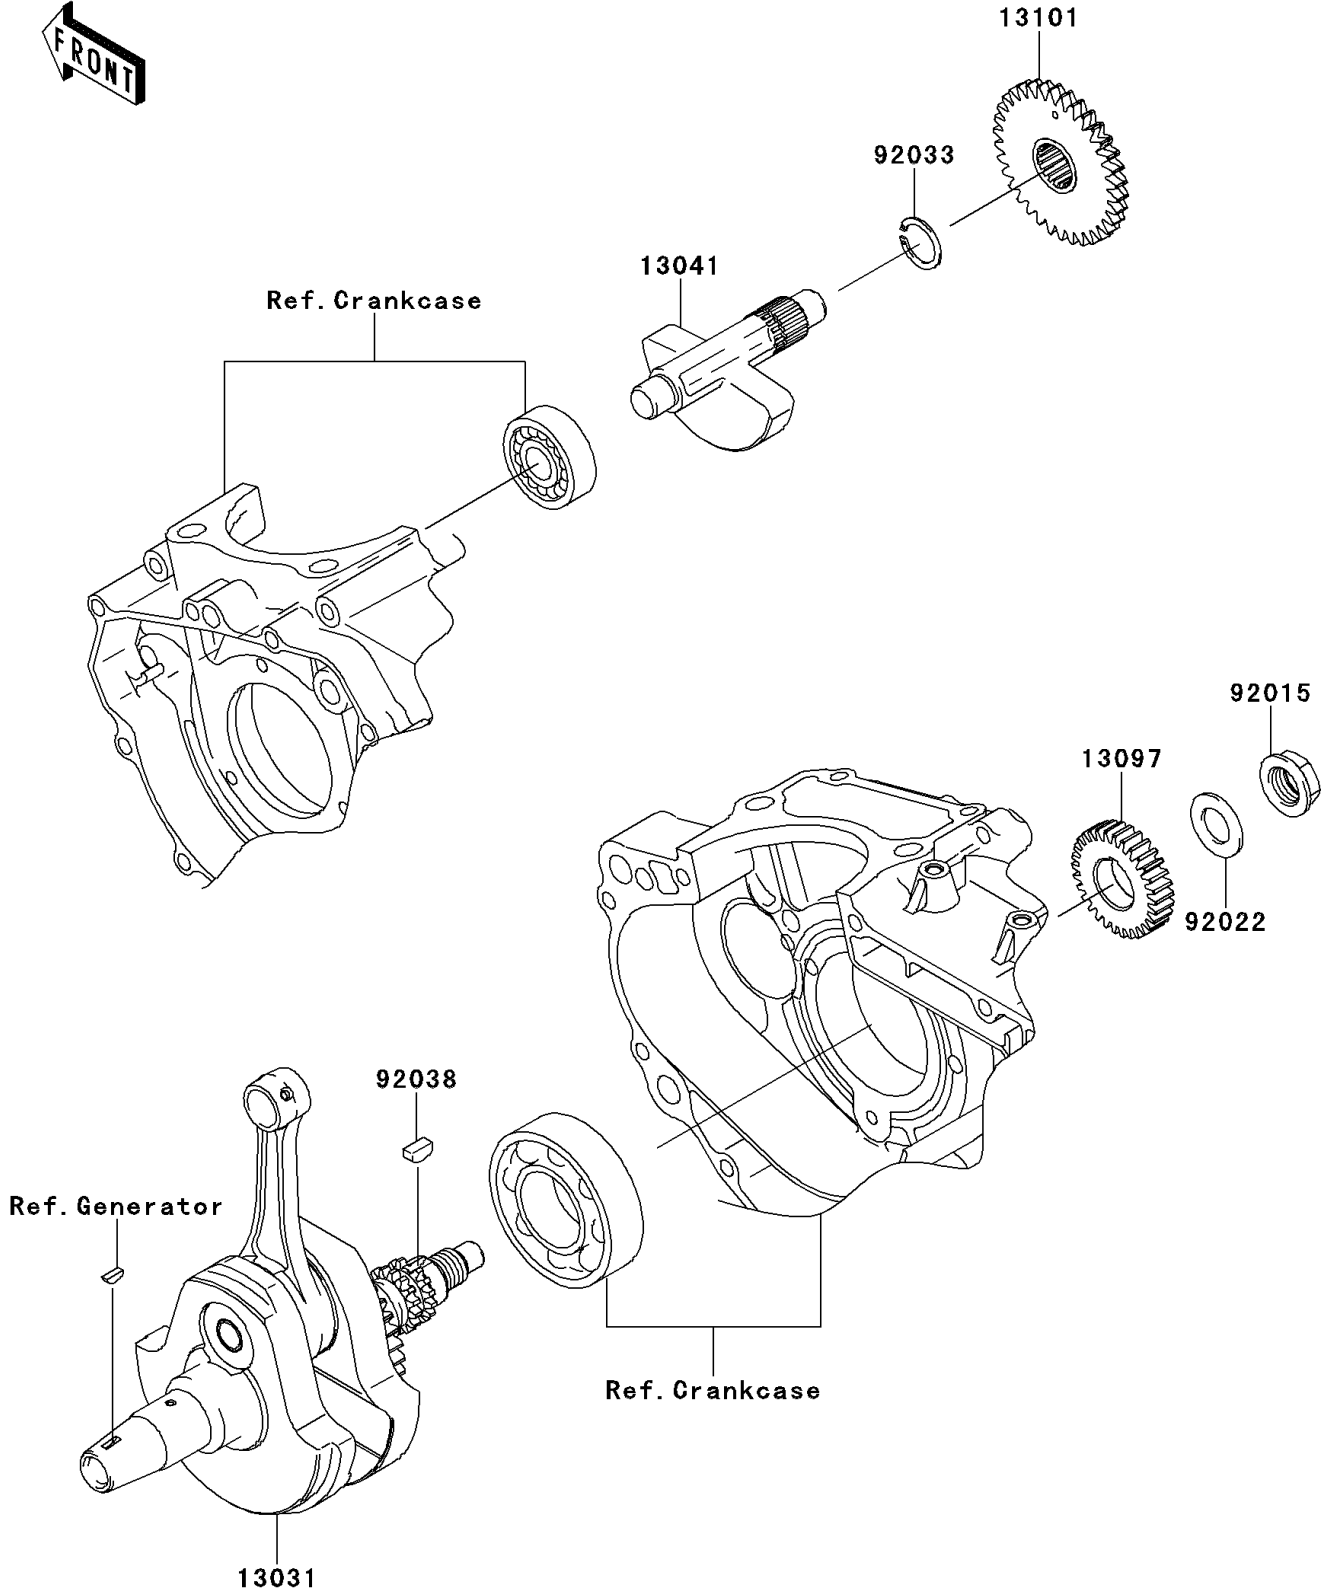

2012 KLX® 250S PARTS DIAGRAM

Crankshaft

E1321

2012 KLX® 250S PARTS LIST

Crankshaft

ITEM NAME	PART NUMBER	QUANTITY
CRANKSHAFT-COMP (Ref # 13031)	13031-0103	1
BALANCER (Ref # 13041)	13041-0001	1
GEAR-PRIMARY SPUR,30T (Ref # 13097)	13097-0087	1
GEAR-ASSY,BALANCER (Ref # 13101)	13101-1253	1
NUT,16MM (Ref # 92015)	92015-1581	1
WASHER,16.3X29X1.75 (Ref # 92022)	92022-1356	1
RING-SNAP,18MM (Ref # 92033)	92033-029	1
KEY (Ref # 92038)	92038-1057	1