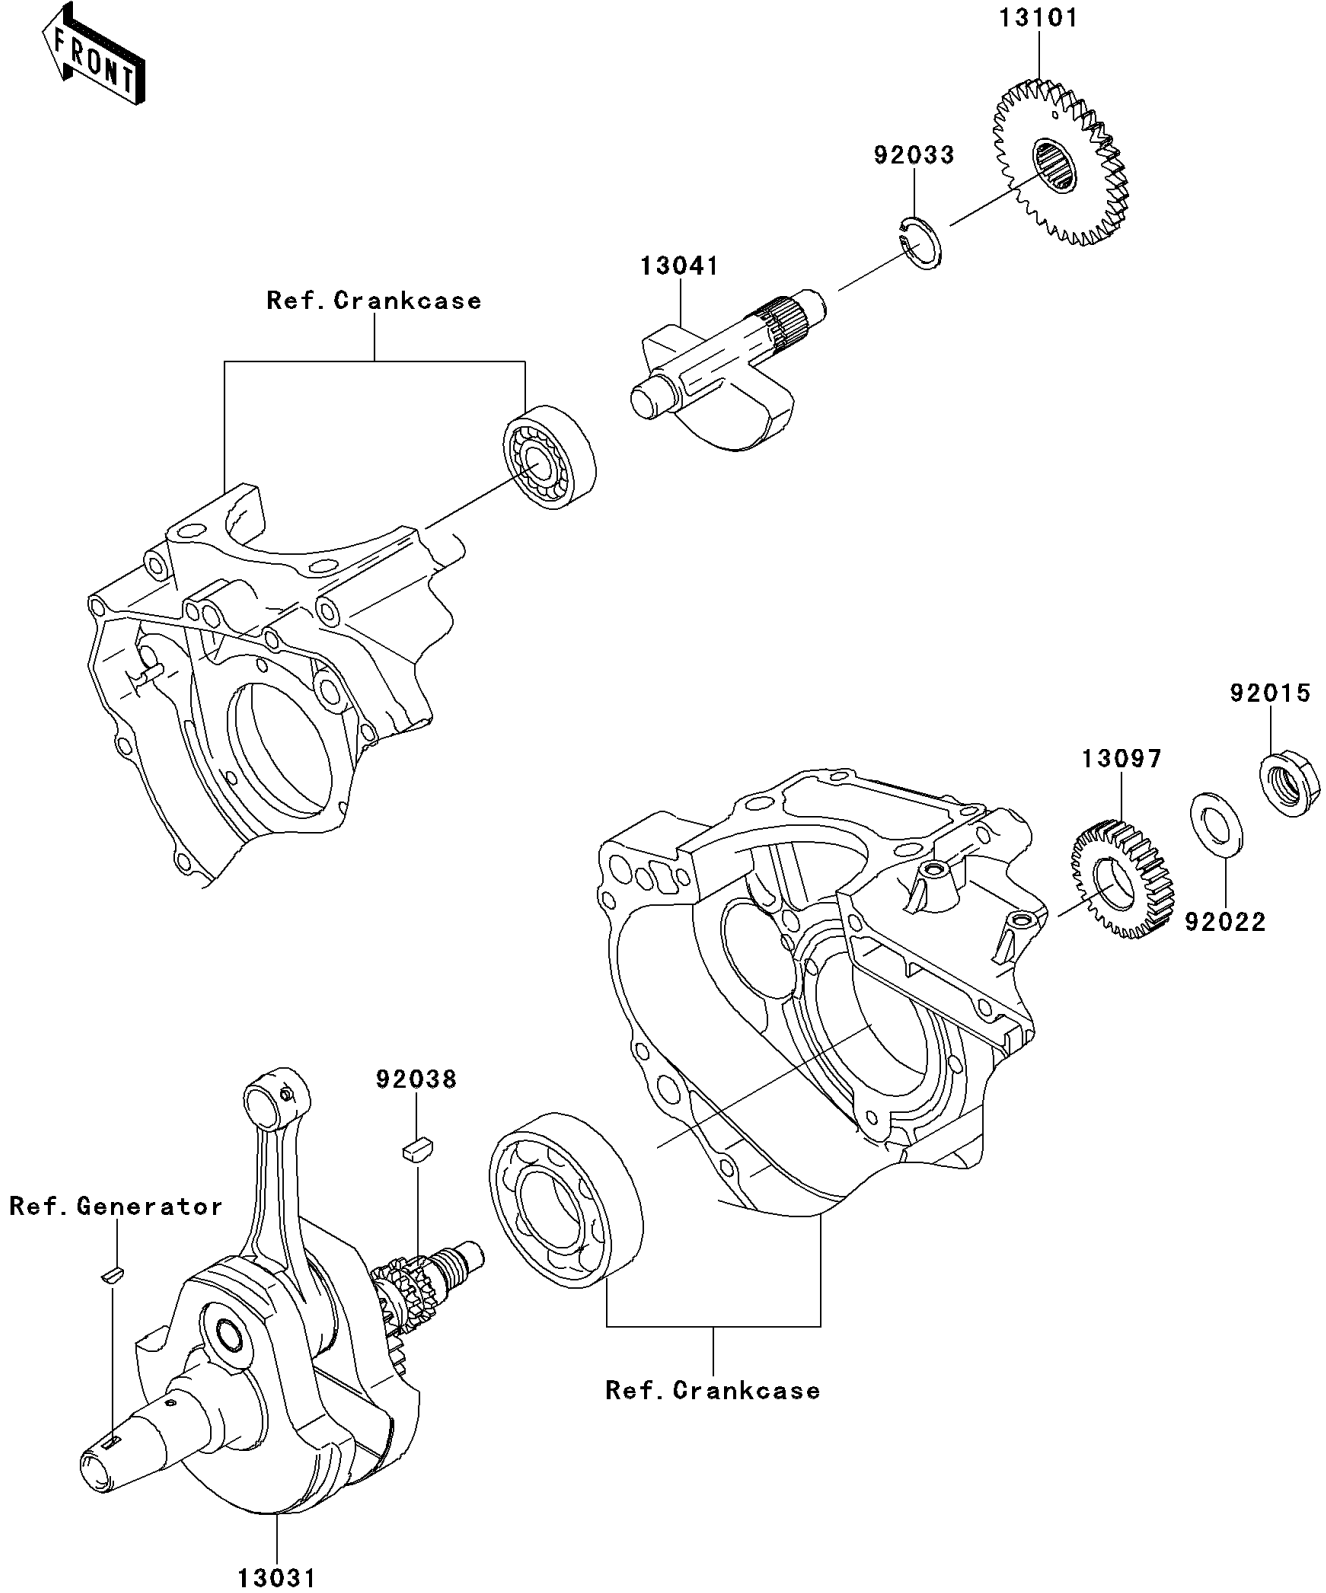

2013 KLX® 250S PARTS DIAGRAM

Crankshaft

E1321

2013 KLX® 250S PARTS LIST

Crankshaft

ITEM NAME	PART NUMBER	QUANTITY
CRANKSHAFT-COMP (Ref # 13031)	13031-0103	1
BALANCER (Ref # 13041)	13041-0001	1
GEAR-PRIMARY SPUR,30T (Ref # 13097)	13097-0087	1
GEAR-ASSY,BALANCER (Ref # 13101)	13101-1253	1
NUT,16MM (Ref # 92015)	92015-1581	1
WASHER,16.3X29X1.75 (Ref # 92022)	92022-1356	1
RING-SNAP,18MM (Ref # 92033)	92033-029	1
KEY (Ref # 92038)	92038-1057	1