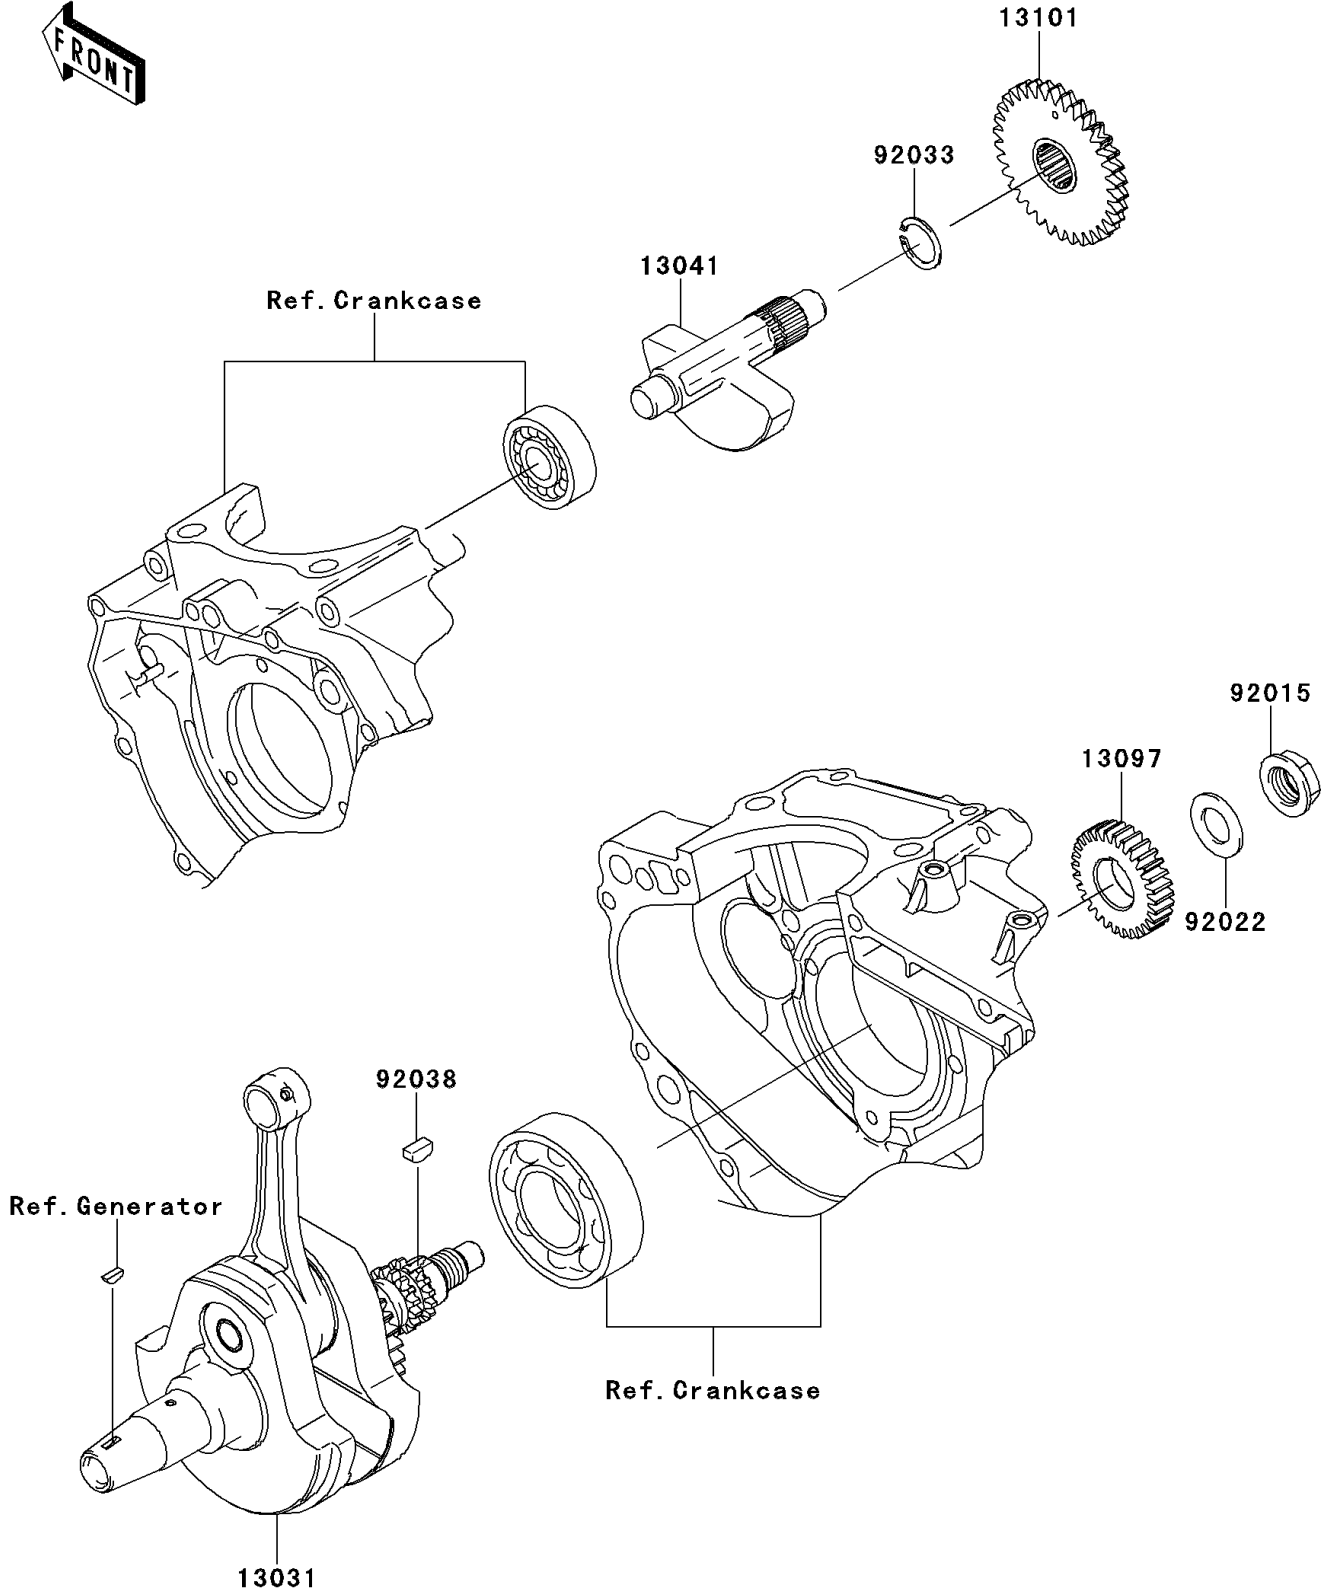

# 2013 KLX® 250S PARTS DIAGRAM

Crankshaft

E1321

## 2013 KLX® 250S PARTS LIST

### Crankshaft

ITEM NAME	PART NUMBER	QUANTITY
CRANKSHAFT-COMP (Ref # 13031)	13031-0103	1
BALANCER (Ref # 13041)	13041-0001	1
GEAR-PRIMARY SPUR,30T (Ref # 13097)	13097-0087	1
GEAR-ASSY,BALANCER (Ref # 13101)	13101-1253	1
NUT,16MM (Ref # 92015)	92015-1581	1
WASHER,16.3X29X1.75 (Ref # 92022)	92022-1356	1
RING-SNAP,18MM (Ref # 92033)	92033-029	1
KEY (Ref # 92038)	92038-1057	1