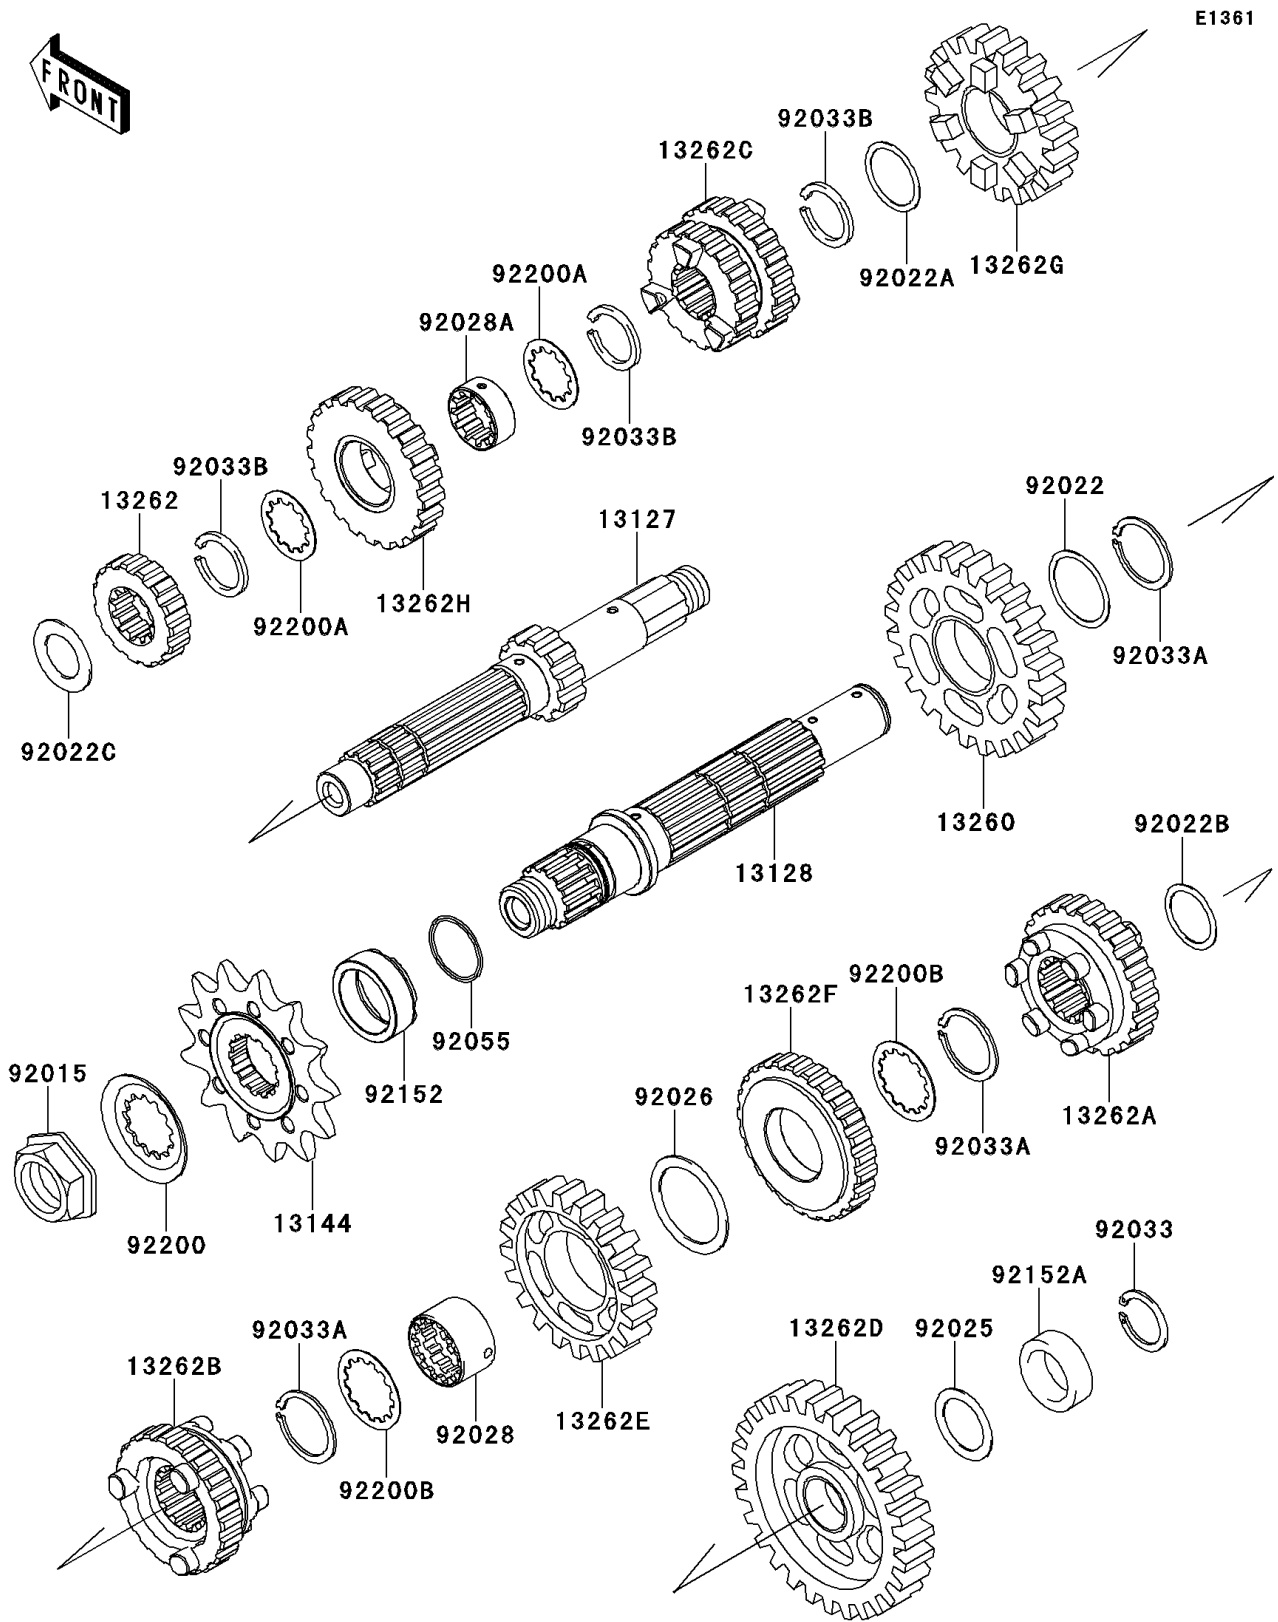

# 2011 KLX250S (Canada Only) PARTS DIAGRAM

Transmission

# 2011 KLX250S (Canada Only) PARTS LIST

Transmission

ITEM NAME	PART NUMBER	QUANTITY
-----------	-------------	----------