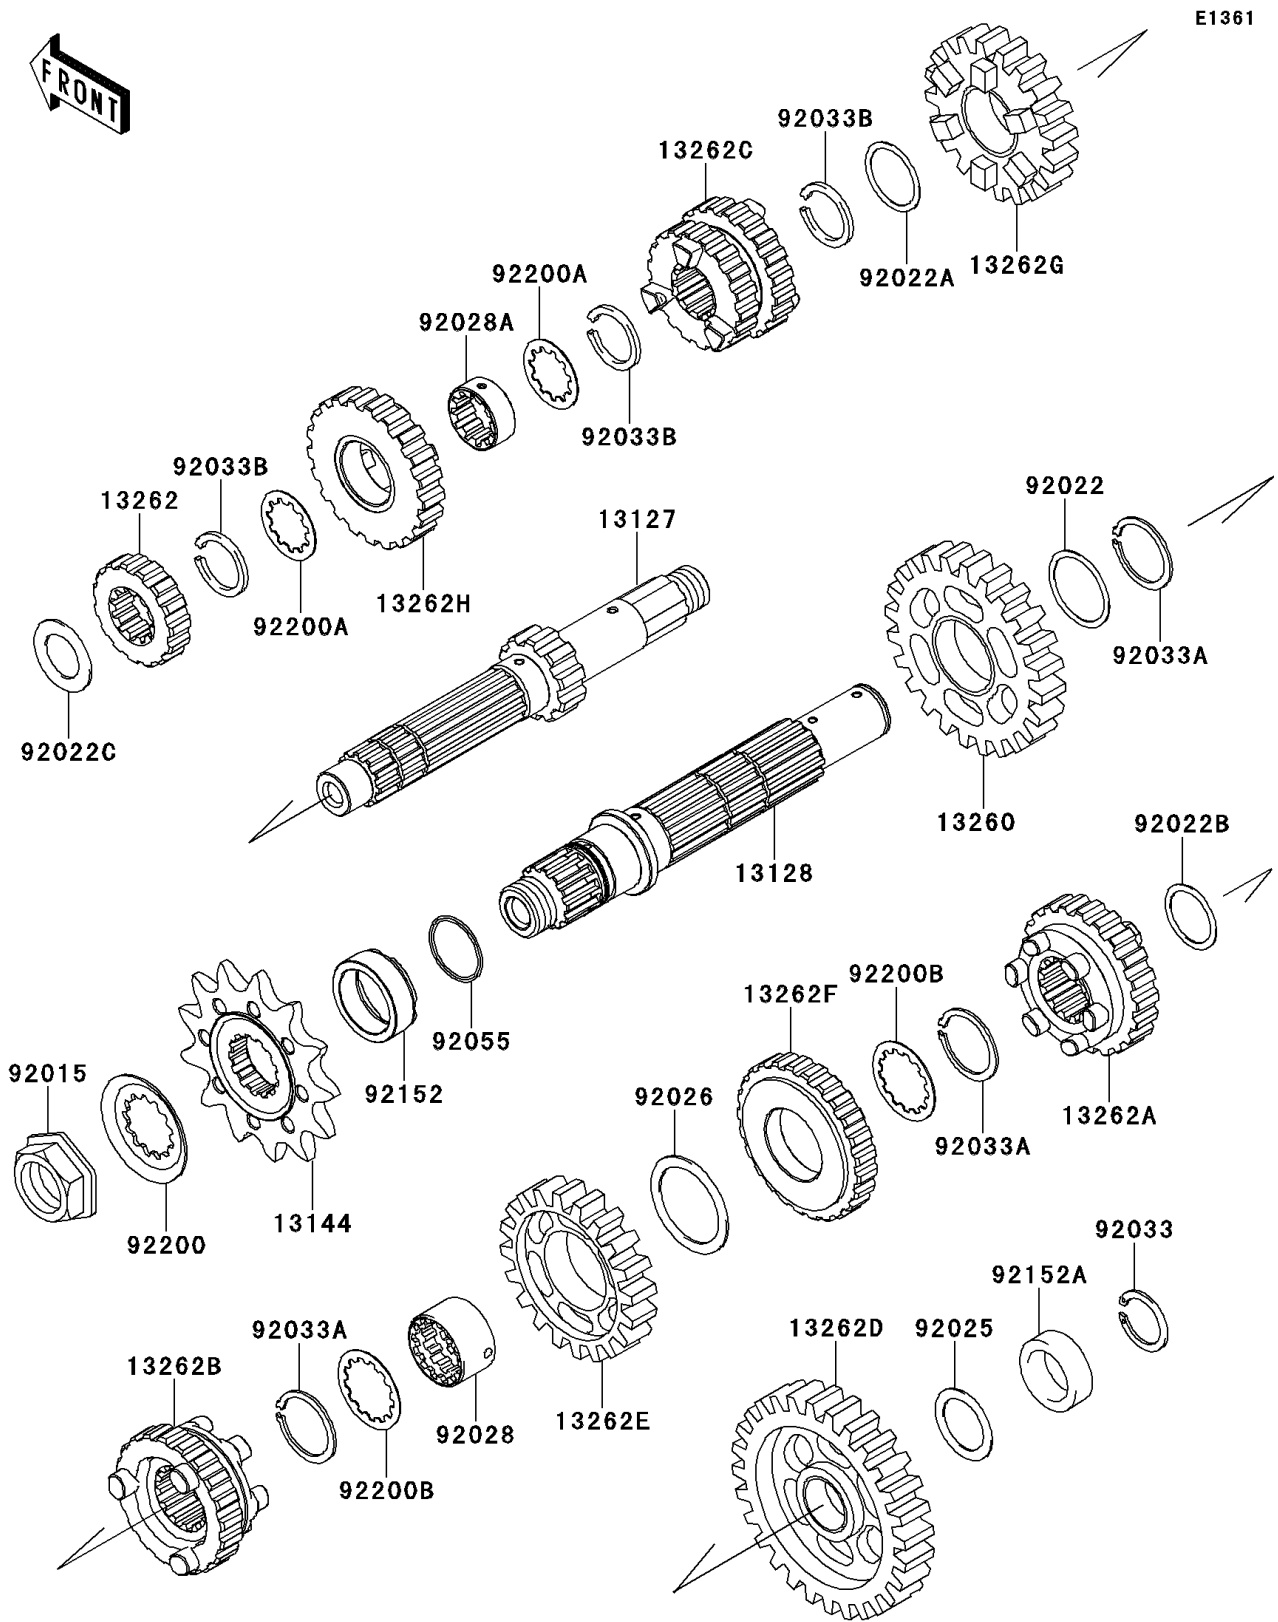

2012 KLX® 250S PARTS DIAGRAM

Transmission

2012 KLX® 250S PARTS LIST

Transmission

ITEM NAME	PART NUMBER	QUANTITY
-----------	-------------	----------