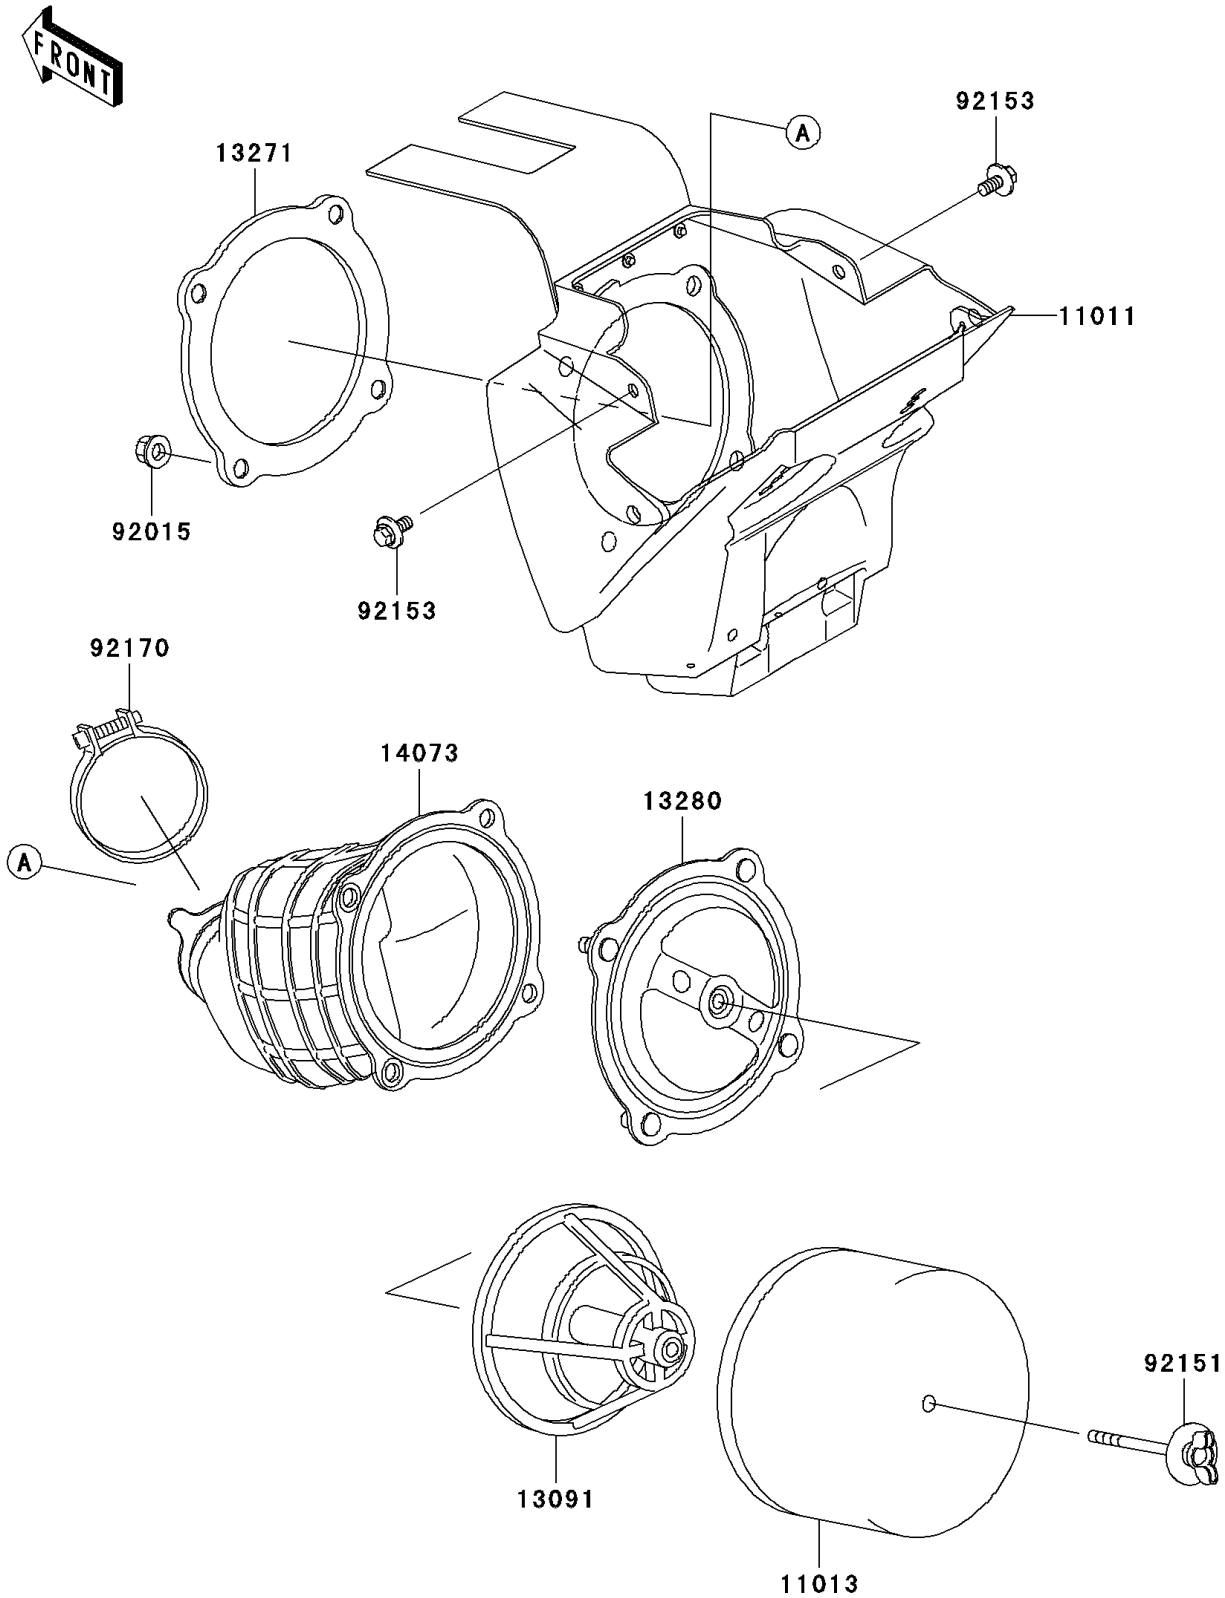

2008 KX™ 65 PARTS DIAGRAM

Air Cleaner

E1130

2008 KX™ 65 PARTS LIST

Air Cleaner

ITEM NAME	PART NUMBER	QUANTITY
CASE-AIR FILTER (Ref # 11011)	11011-1578	1
ELEMENT-AIR FILTER (Ref # 11013)	11013-1284	1
HOLDER,ELEMENT (Ref # 13091)	13091-1696	1
PLATE,AIR FILTER (Ref # 13271)	13271-1298	1
HOLDER,AIR FILTER ELEMENT (Ref # 13280)	13280-1142	1
DUCT,AIR FILTER (Ref # 14073)	14073-1759	1
NUT,FLANGED,5MM (Ref # 92015)	92015-1259	4
BOLT,AIR FILTER (Ref # 92151)	92151-1256	1
BOLT,FLANGED,6X14 (Ref # 92153)	92153-0936	2
CLAMP (Ref # 92170)	92170-1686	1