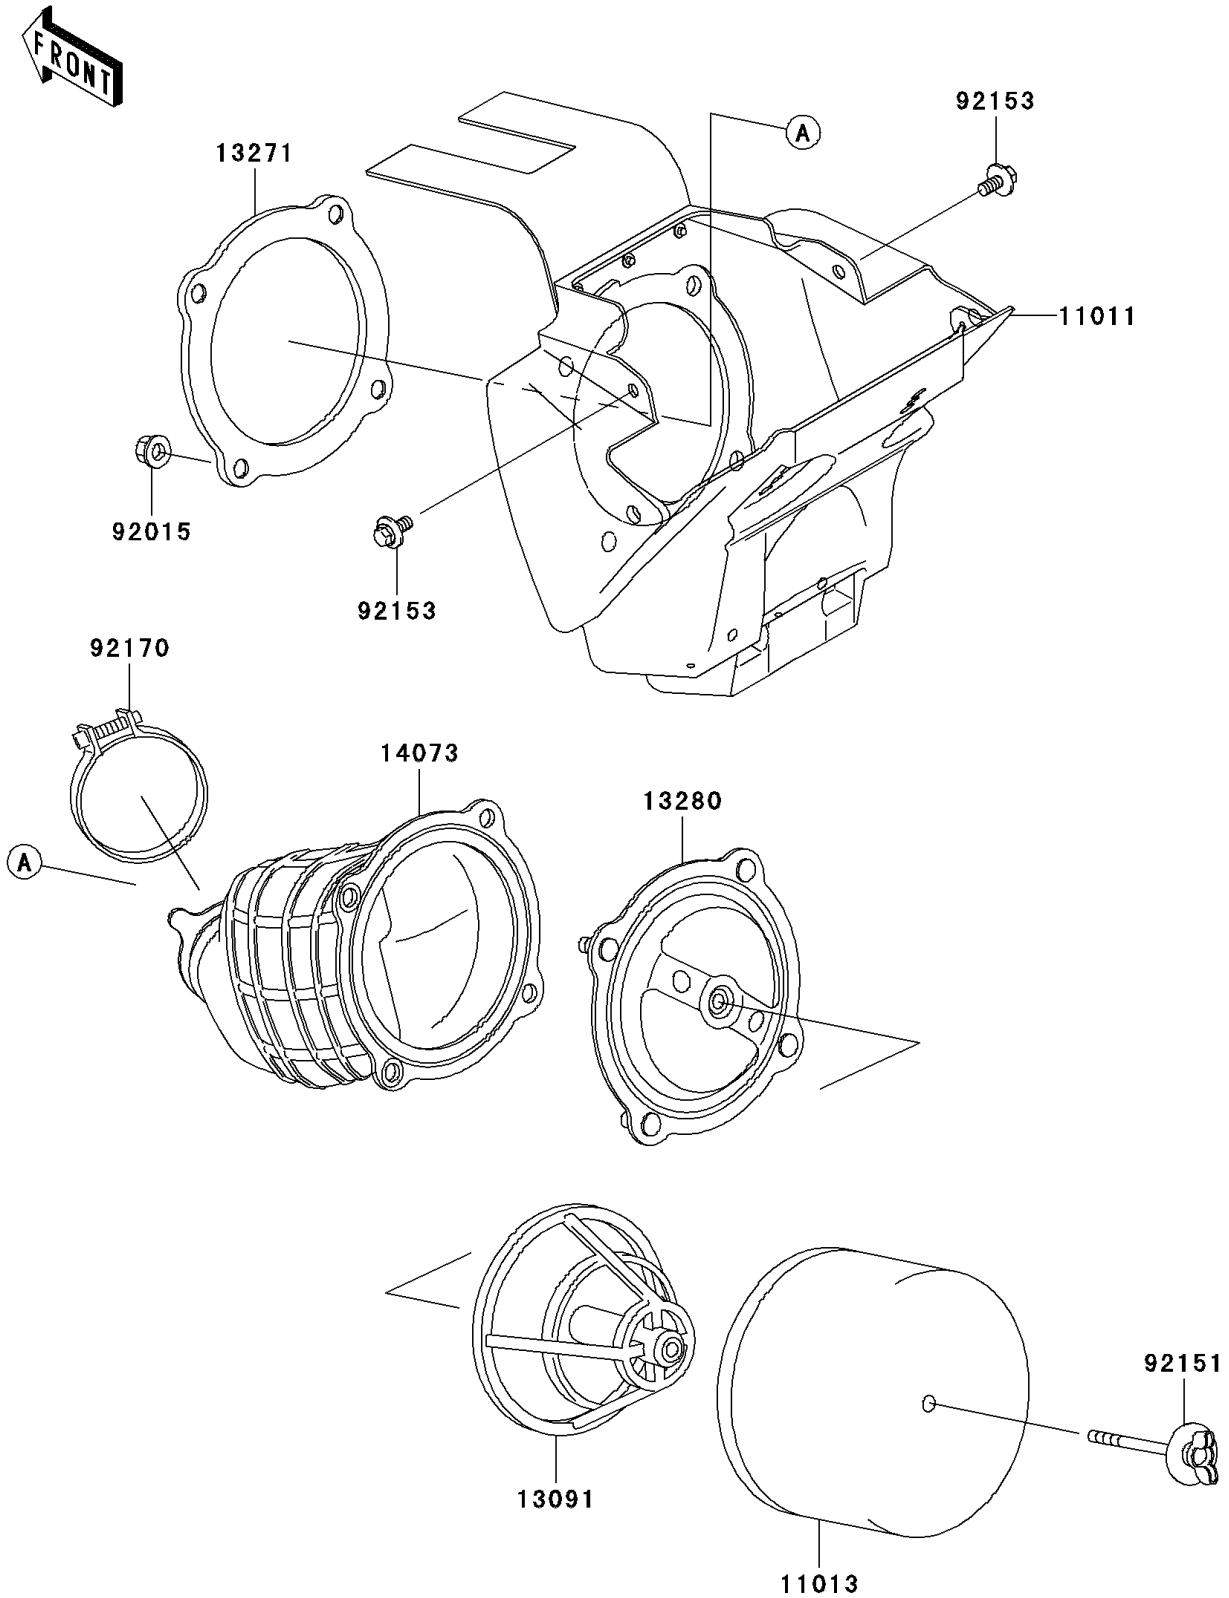

2009 KX™ 65 PARTS DIAGRAM

Air Cleaner

E1130

2009 KX™ 65 PARTS LIST

Air Cleaner

ITEM NAME	PART NUMBER	QUANTITY
CASE-AIR FILTER (Ref # 11011)	11011-1578	1
ELEMENT-AIR FILTER (Ref # 11013)	11013-1284	1
HOLDER,ELEMENT (Ref # 13091)	13091-1696	1
PLATE,AIR FILTER (Ref # 13271)	13271-1298	1
HOLDER,AIR FILTER ELEMENT (Ref # 13280)	13280-1142	1
DUCT,AIR FILTER (Ref # 14073)	14073-1759	1
NUT,FLANGED,5MM (Ref # 92015)	92015-1259	4
BOLT,AIR FILTER (Ref # 92151)	92151-1256	1
BOLT,FLANGED,6X14 (Ref # 92153)	92153-0936	2
CLAMP (Ref # 92170)	92170-1686	1