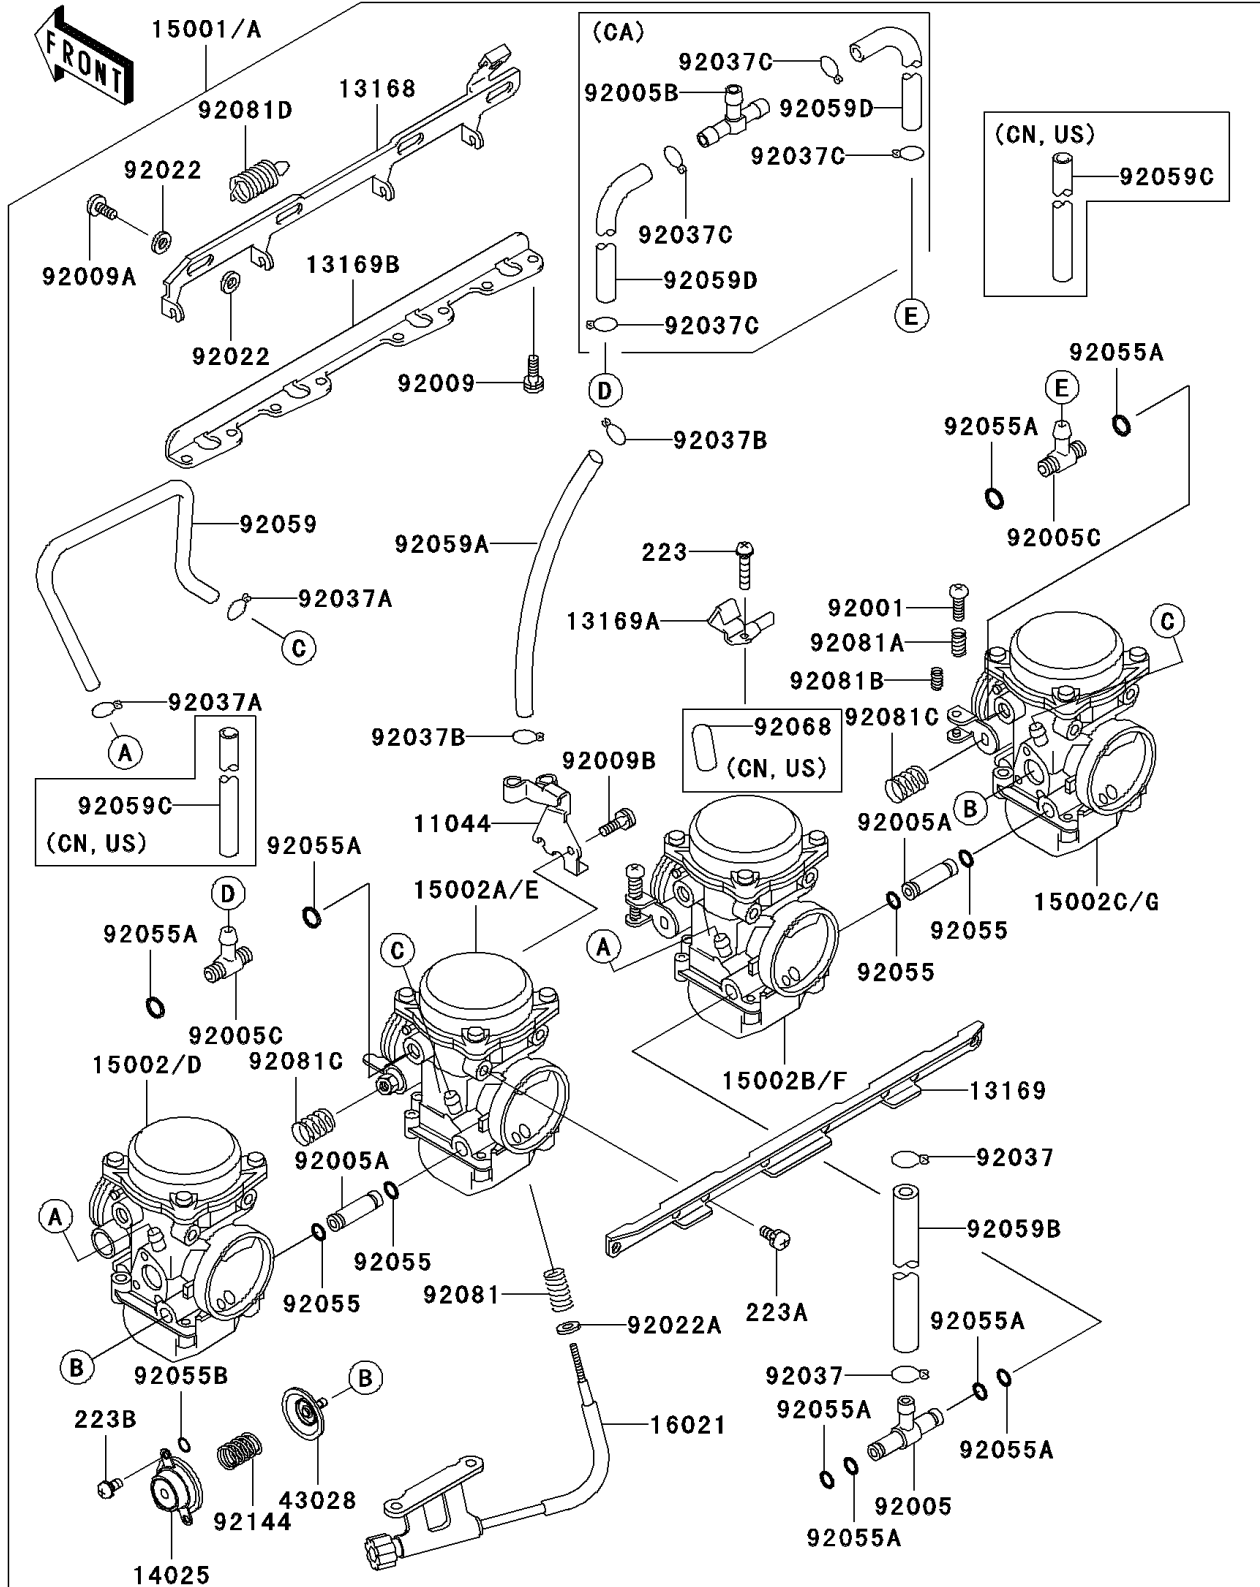

2005 Concours PARTS DIAGRAM

Carburetor

E1611

2005 Concours PARTS LIST

Carburetor

ITEM NAME	PART NUMBER	QUANTITY
BRACKET,THROTTLE CABLE (Ref # 11044)	11044-1546	1
LEVER,STARTER (Ref # 13168)	13168-1245	1
PLATE,CARBURETOR STAY,UPP (Ref # 13169)	13169-1869	1
PLATE,STARTER CABLE (Ref # 13169A)	13169-1871	1
PLATE,CARBURETOR STAY,LWR,6MM (Ref # 13169B)	13169-1873	1
COVER,AIR CUT VALVE (Ref # 14025)	14025-1903	2
SCREW-THROTTLE STOP (Ref # 16021)	16021-1101	1
DIAPHRAGM,5.9MM,AIR CUT VALVE (Ref # 43028)	43028-1053	2
BOLT,THROTTLE ADJUST (Ref # 92001)	92001-1998	3
FITTING,FUEL,T-TYPE (Ref # 92005)	92005-1108	1
FITTING,FUEL,I-TYPE (Ref # 92005A)	92005-1109	2
FITTING,T-TYPE (Ref # 92005C)	92005-1125	2
SCREW,6X16 (Ref # 92009)	92009-1129	8
SCREW (Ref # 92009A)	92009-1262	3
SCREW,5X10 (Ref # 92009B)	92009-1365	1
WASHER,6.1X11X0.8,POLYACETAL (Ref # 92022)	92022-1199	6
WASHER,PLAIN,STOP SPRING (Ref # 92022A)	92022-1480	1
CLAMP,FUEL TUBE (Ref # 92037)	92037-1075	2
CLAMP,TUBE (Ref # 92037A)	92037-1142	4
SCREW-PAN-WS-CROS (Ref # 223)	223C0420	1
SCREW-PAN-WS-CROS (Ref # 223A)	223C0510	8
SCREW-PAN-WS-CROS (Ref # 223B)	223D0408	4
CLAMP,TUBE (Ref # 92037B)	92037-1477	2
RING-O (Ref # 92055)	92055-1004	4
RING-O (Ref # 92055A)	92055-1223	8
RING-O (Ref # 92055B)	92055-1245	2
TUBE,3.5X6.5X180 (Ref # 92059)	92059-1140	2
TUBE,5X9X200 (Ref # 92059A)	92059-1173	1
TUBE,7.3X12.5X260 (Ref # 92059B)	92059-1492	1