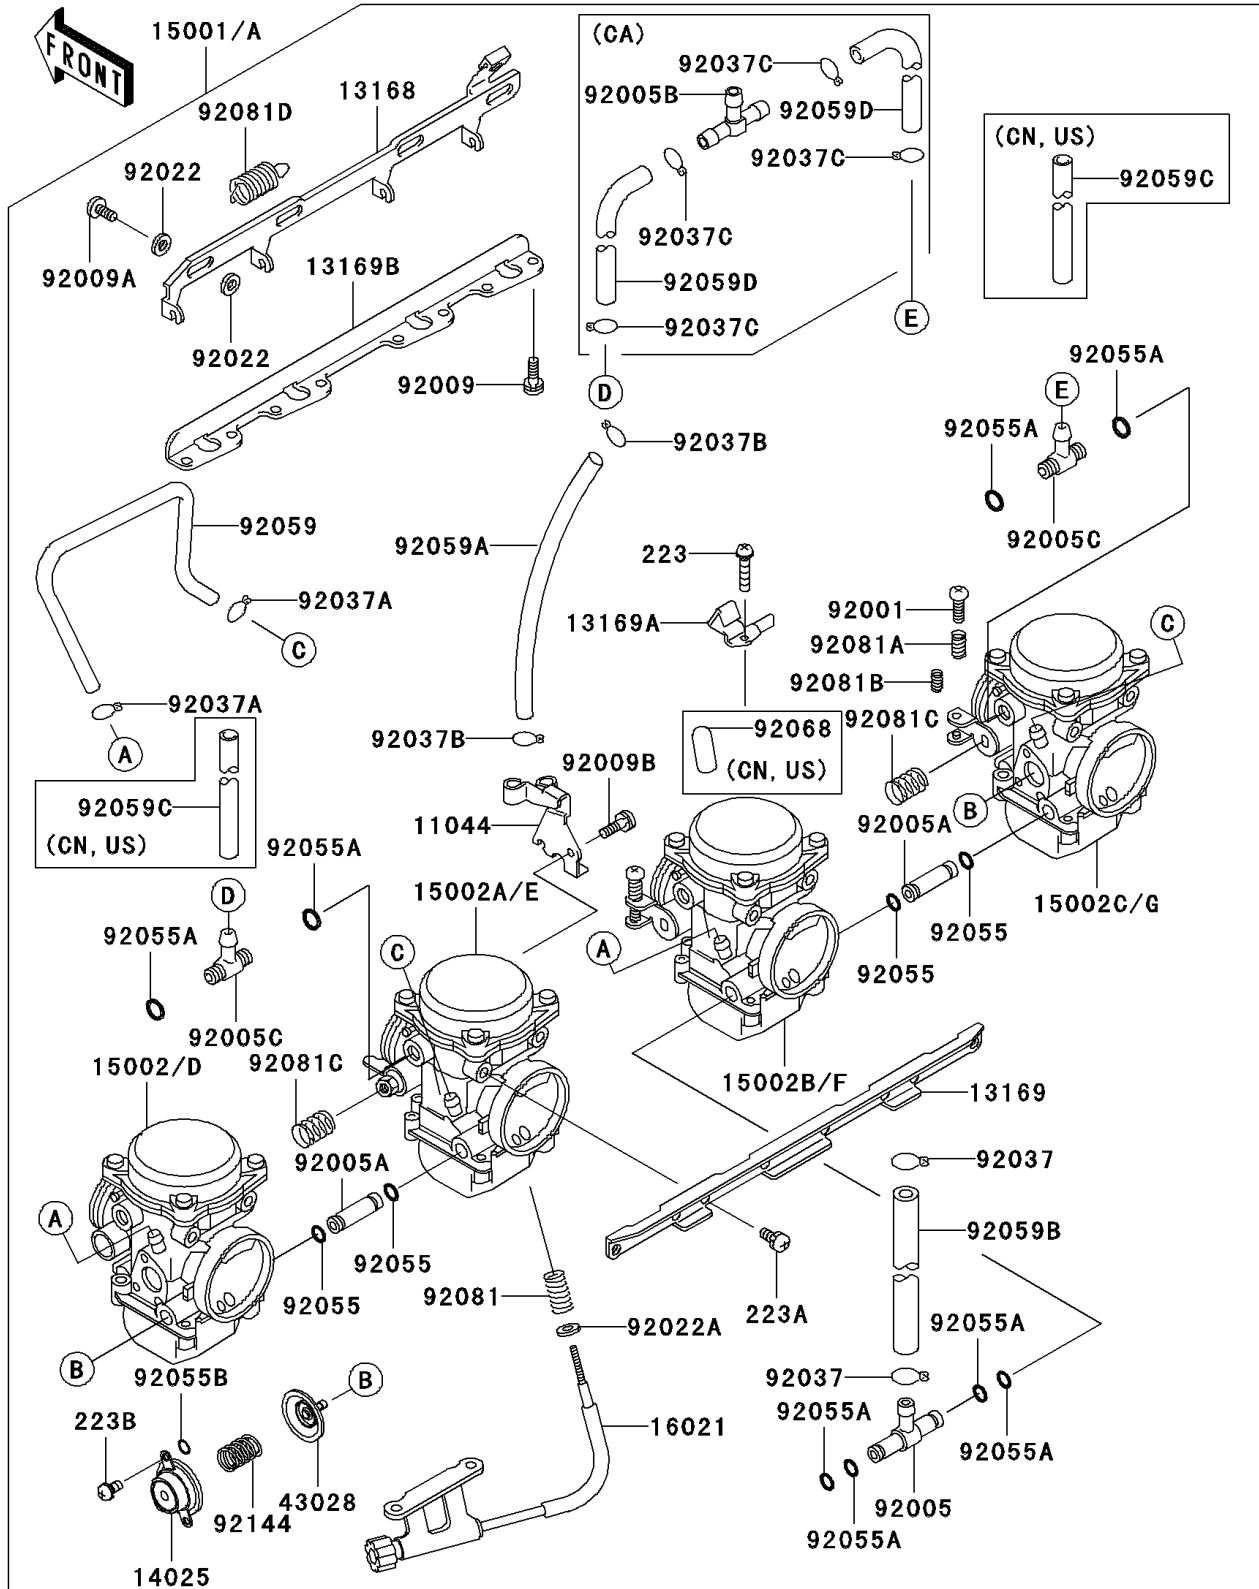

2005 Concours PARTS DIAGRAM

Carburetor

E1611