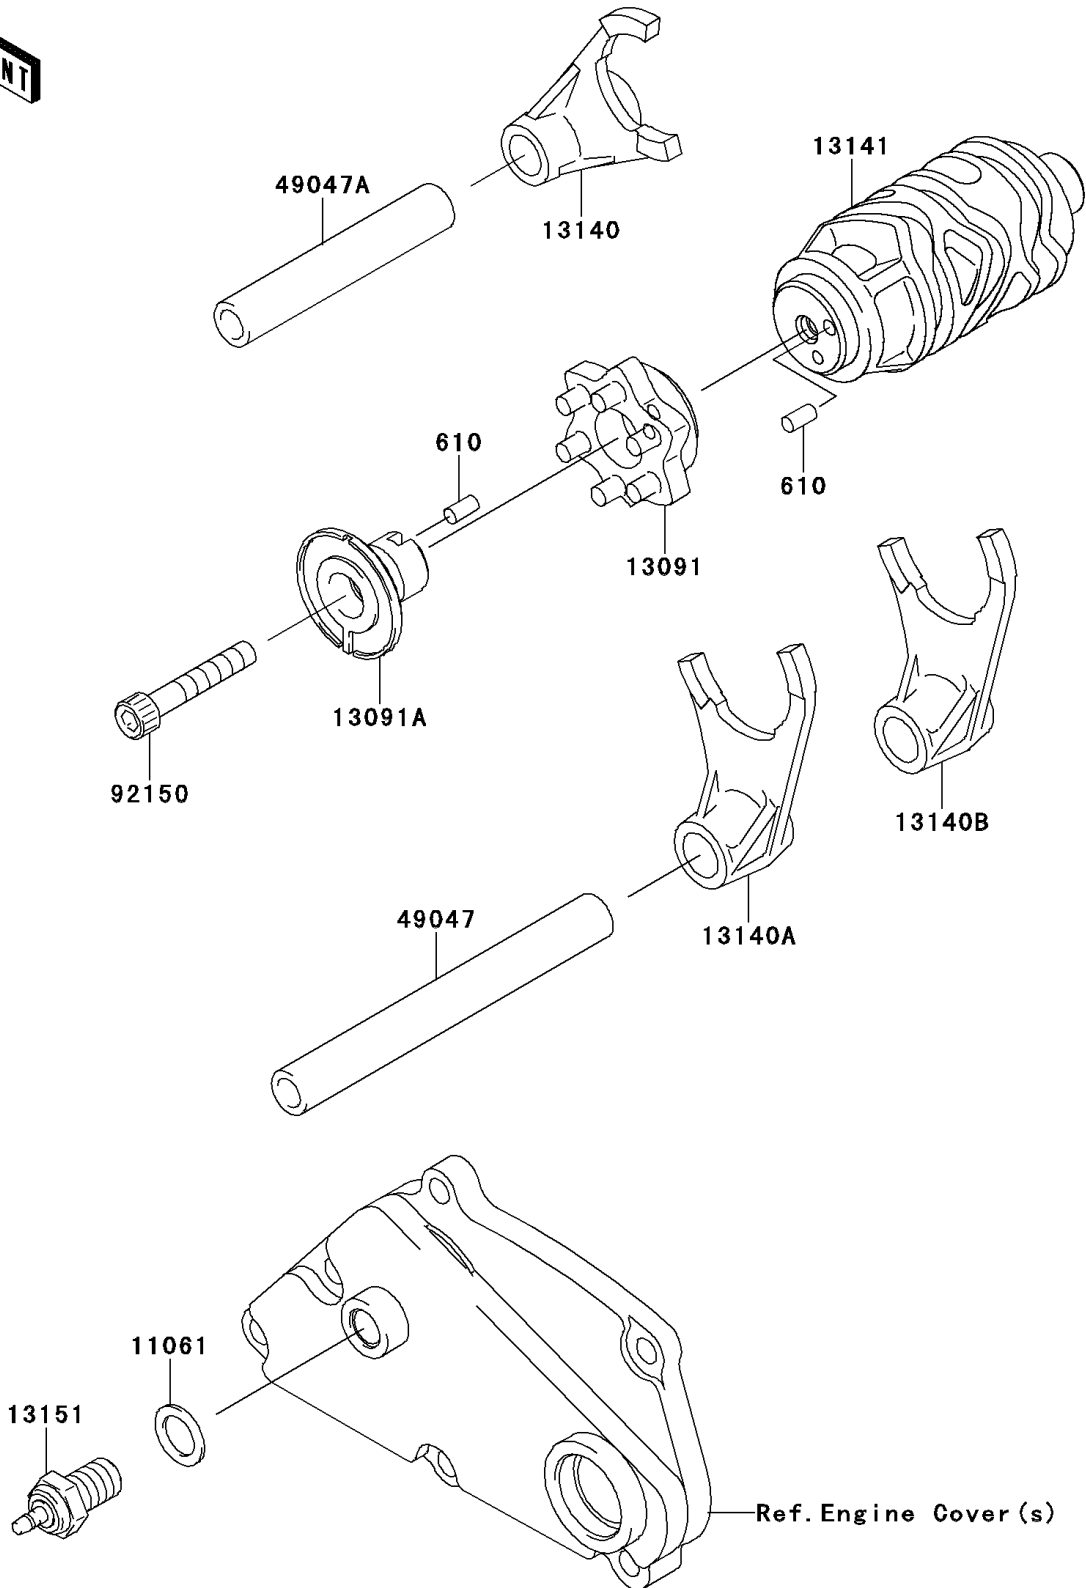

# 2012 KLX® 250S PARTS DIAGRAM

Gear Change Drum/Shift Fork(s)

E1362

## 2012 KLX® 250S PARTS LIST

### Gear Change Drum/Shift Fork(s)

ITEM NAME	PART NUMBER	QUANTITY
ROLLER,4X8 (Ref # 610)	610A0408	2
GASKET,10.5X16X1 (Ref # 11061)	11061-0373	1
HOLDER,CHANGE DRUM (Ref # 13091)	13091-1856	1
HOLDER,CHANGE DRUM (Ref # 13091A)	13091-1862	1
FORK-SHIFT,5TH&TOP (Ref # 13140)	13140-1216	1
FORK-SHIFT,2ND&3RD (Ref # 13140A)	13140-1217	1
FORK-SHIFT,LOW&4TH (Ref # 13140B)	13140-1218	1
DRUM-CHANGE (Ref # 13141)	13141-0039	1
SWITCH-COMP,NEUTRAL (Ref # 13151)	13151-1080	1
ROD-SHIFT,L=106.7 (Ref # 49047)	49047-1056	1
ROD-SHIFT,L=71.7 (Ref # 49047A)	49047-1057	1
BOLT,SOCKET,6X35 (Ref # 92150)	92150-1484	1