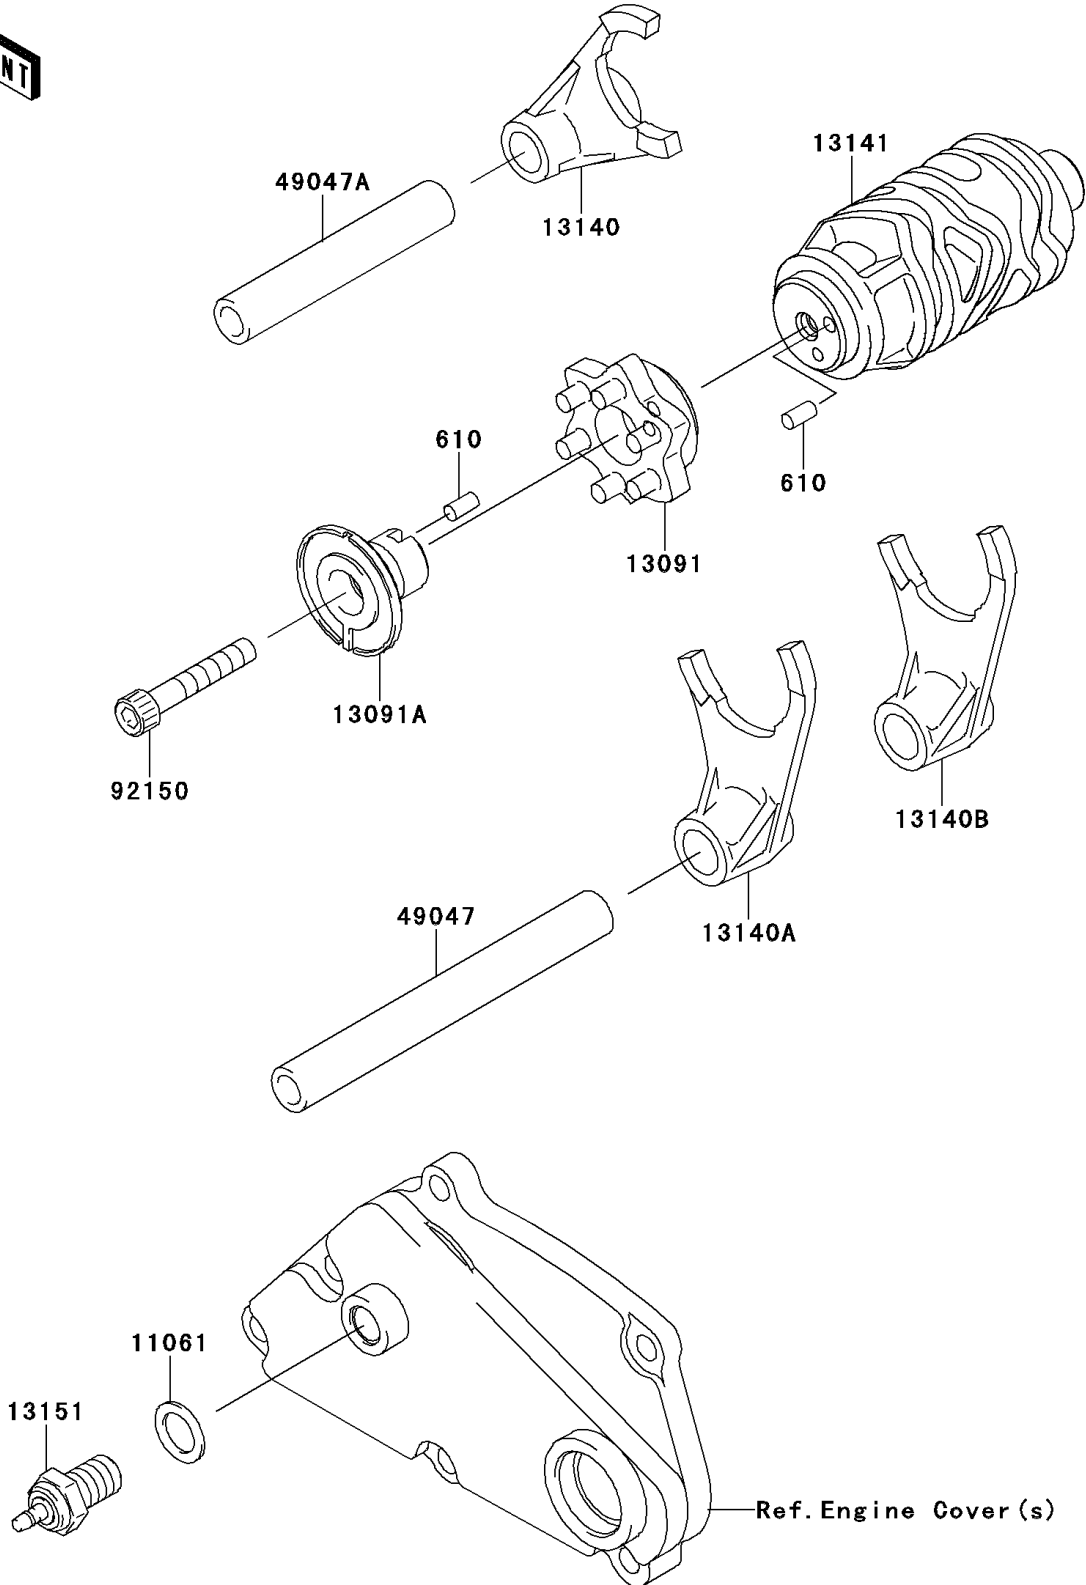

2012 KLX® 250S PARTS DIAGRAM

Gear Change Drum/Shift Fork(s)

E1362

2012 KLX® 250S PARTS LIST

Gear Change Drum/Shift Fork(s)

ITEM NAME	PART NUMBER	QUANTITY
ROLLER,4X8 (Ref # 610)	610A0408	2
GASKET,10.5X16X1 (Ref # 11061)	11061-0373	1
HOLDER,CHANGE DRUM (Ref # 13091)	13091-1856	1
HOLDER,CHANGE DRUM (Ref # 13091A)	13091-1862	1
FORK-SHIFT,5TH&TOP (Ref # 13140)	13140-1216	1
FORK-SHIFT,2ND&3RD (Ref # 13140A)	13140-1217	1
FORK-SHIFT,LOW&4TH (Ref # 13140B)	13140-1218	1
DRUM-CHANGE (Ref # 13141)	13141-0039	1
SWITCH-COMP,NEUTRAL (Ref # 13151)	13151-1080	1
ROD-SHIFT,L=106.7 (Ref # 49047)	49047-1056	1
ROD-SHIFT,L=71.7 (Ref # 49047A)	49047-1057	1
BOLT,SOCKET,6X35 (Ref # 92150)	92150-1484	1