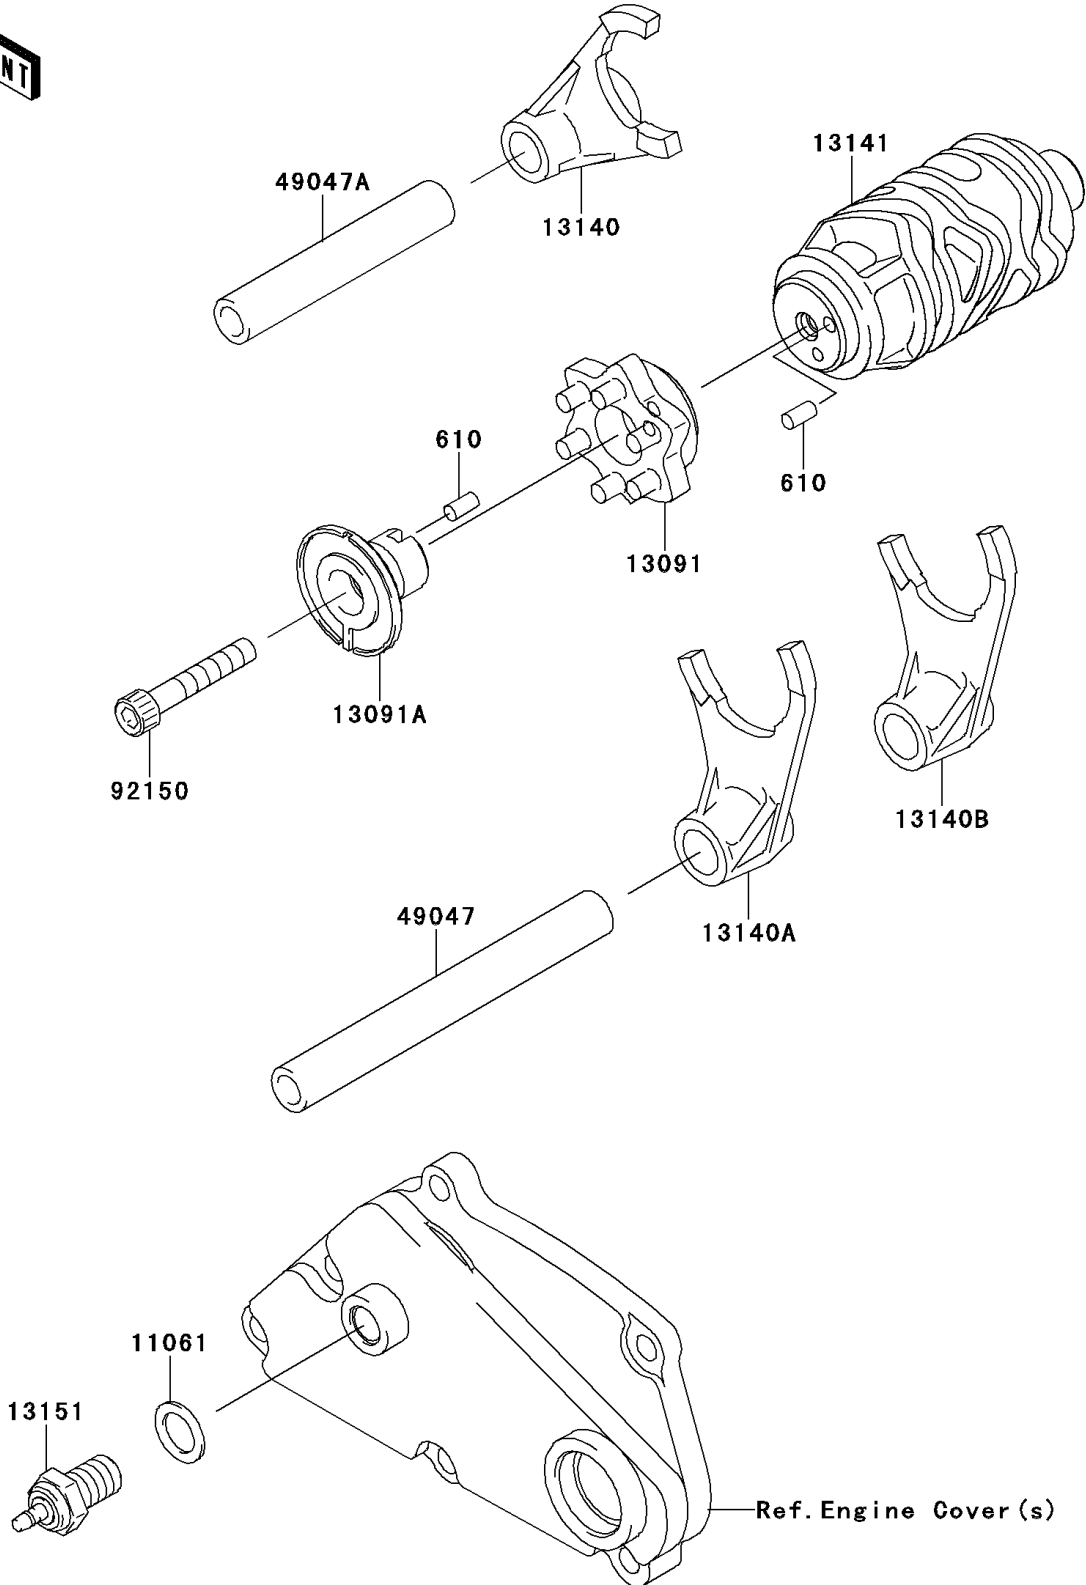

2013 KLX® 250S PARTS DIAGRAM

Gear Change Drum/Shift Fork(s)

E1362

2013 KLX® 250S PARTS LIST

Gear Change Drum/Shift Fork(s)

ITEM NAME	PART NUMBER	QUANTITY
ROLLER,4X8 (Ref # 610)	610A0408	2
GASKET,10.5X16X1 (Ref # 11061)	11061-0373	1
HOLDER,CHANGE DRUM (Ref # 13091)	13091-1856	1
HOLDER,CHANGE DRUM (Ref # 13091A)	13091-1862	1
FORK-SHIFT,5TH&TOP (Ref # 13140)	13140-1216	1
FORK-SHIFT,2ND&3RD (Ref # 13140A)	13140-1217	1
FORK-SHIFT,LOW&4TH (Ref # 13140B)	13140-1218	1
DRUM-CHANGE (Ref # 13141)	13141-0039	1
SWITCH-COMP,NEUTRAL (Ref # 13151)	13151-1080	1
ROD-SHIFT,L=106.7 (Ref # 49047)	49047-1056	1
ROD-SHIFT,L=71.7 (Ref # 49047A)	49047-1057	1
BOLT,SOCKET,6X35 (Ref # 92150)	92150-1484	1