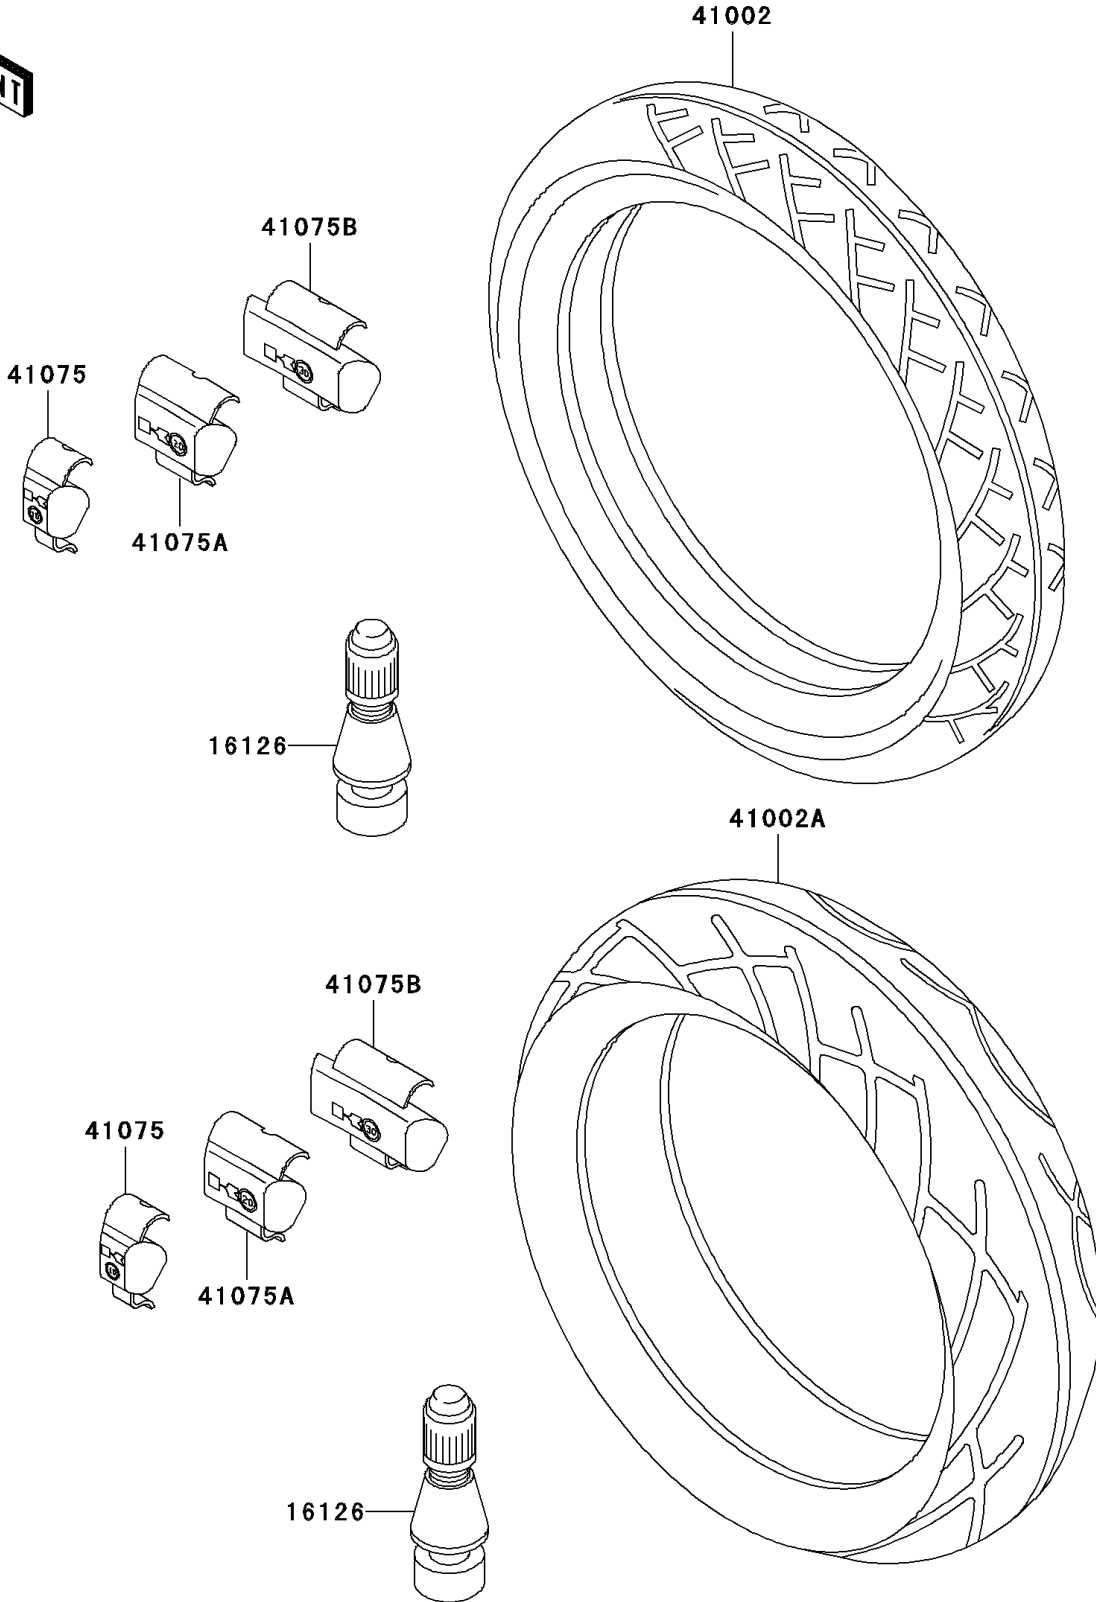

2005 Concours PARTS DIAGRAM

Tires

F2210

2005 Concours PARTS LIST

Tires

ITEM NAME	PART NUMBER	QUANTITY
VALVE,TIRE (Ref # 16126)	16126-1140	2
TIRE,FR,120/70R18 59V,K701F(D) (Ref # 41002)	41002-1966	1
TIRE,RR,150/80R16 71V,K700J(D) (Ref # 41002A)	41002-1977	1
BALANCER-WHEEL,10G,SILVER (Ref # 41075)	41075-1056	AR
BALANCER-WHEEL,20G,SILVER (Ref # 41075A)	41075-1057	AR
BALANCER-WHEEL,30G,SILVER (Ref # 41075B)	41075-1058	AR