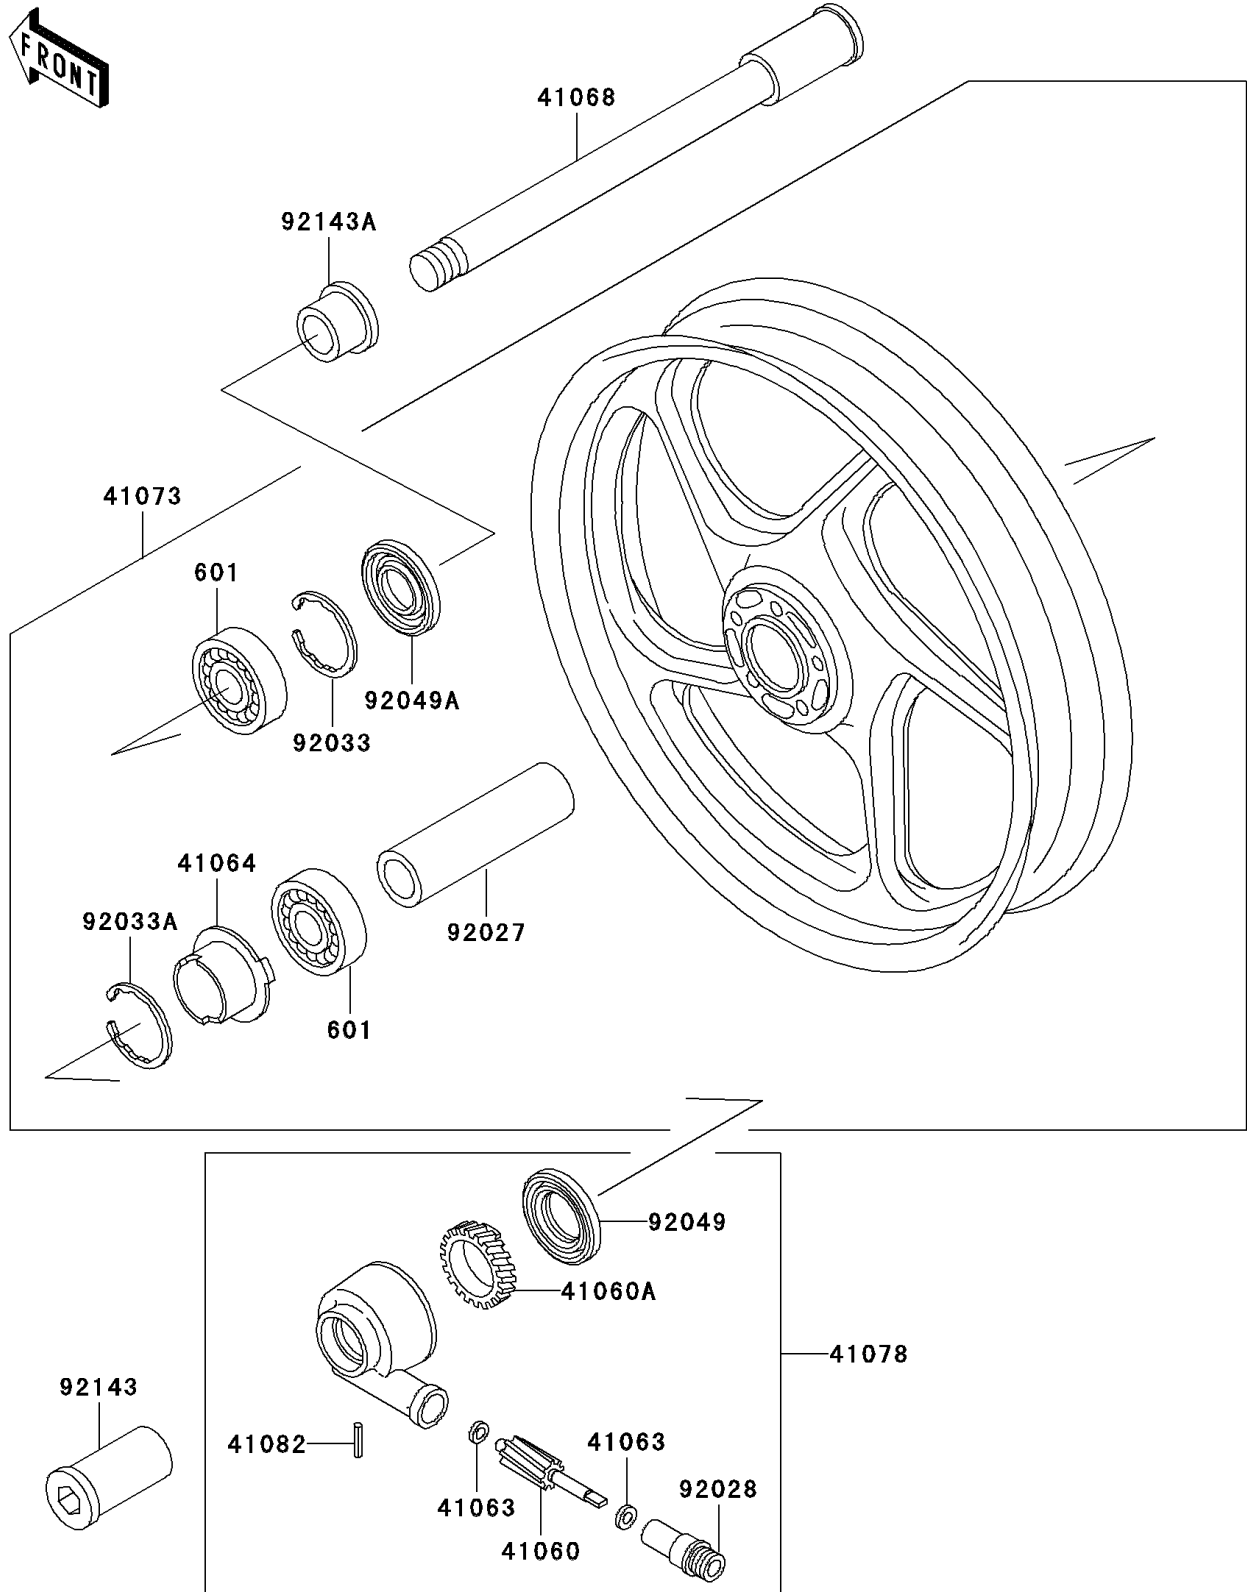

2005 Concours PARTS DIAGRAM

Front Wheel

F2230

2005 Concours PARTS LIST

Front Wheel

ITEM NAME	PART NUMBER	QUANTITY
BEARING-BALL,#6203UUC3 (Ref # 601)	601B6203UU	2
GEAR-METER SCREW,9T (Ref # 41060)	41060-1123	1
GEAR-METER SCREW,25T (Ref # 41060A)	41060-1151	1
WASHER,5.1X9X0.4 (Ref # 41063)	41063-001	2
RECEIVER-SPEEDOMETER (Ref # 41064)	41064-1006	1
AXLE,FR (Ref # 41068)	41068-1255	1
WHEEL-ASSY,FR,G.GRAY (Ref # 41073)	41073-1545-GE	1
CASE-ASSY-METER GEAR (Ref # 41078)	41078-1101	1
PIN,SPRING (Ref # 41082)	41082-001	1
COLLAR,17X25X92 (Ref # 92027)	92027-1545	1
BUSHING,SPEEDOMETER (Ref # 92028)	92028-1066	1
RING-SNAP,40MM (Ref # 92033)	92033-1040	1
RING-SNAP,42MM (Ref # 92033A)	92033-1041	1
SEAL-OIL,BJN30427-C3 (Ref # 92049)	92049-1057	1
SEAL-OIL,AG1258AO (Ref # 92049A)	92049-1110	1
COLLAR,FR AXLE NUT,L=42.5 (Ref # 92143)	92143-1206	1
COLLAR,FR AXLE,L=15 (Ref # 92143A)	92143-1578	1